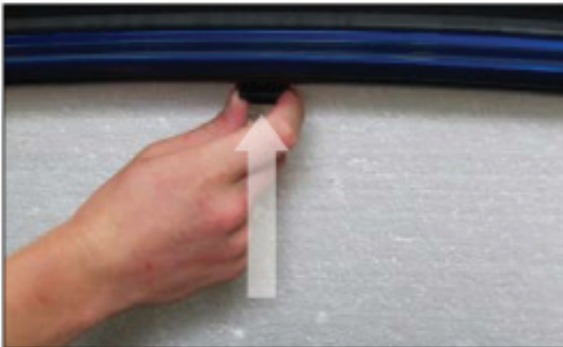

CL-P03 x 2

CL-W01 x 1

Installation

BMW 1 SERIES 5DR

BMW-1SER-5-A

SIDE SHADE INSTALLATION

X2

Installation