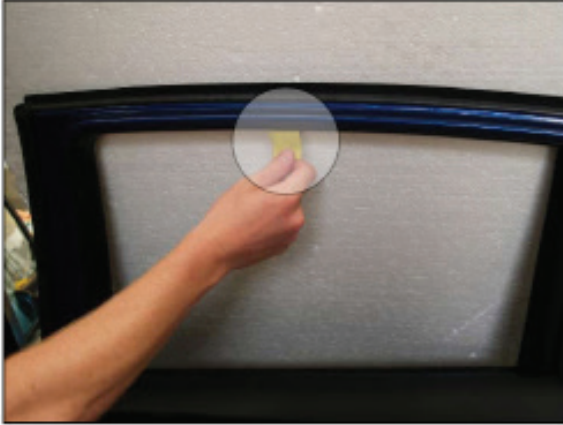

CL-P03 x 2

CL-W01 x 1

Installation

BMW 1 SERIES 5DR

BMW-1SER-5-A

SIDE SHADE INSTALLATION

X2

Installation