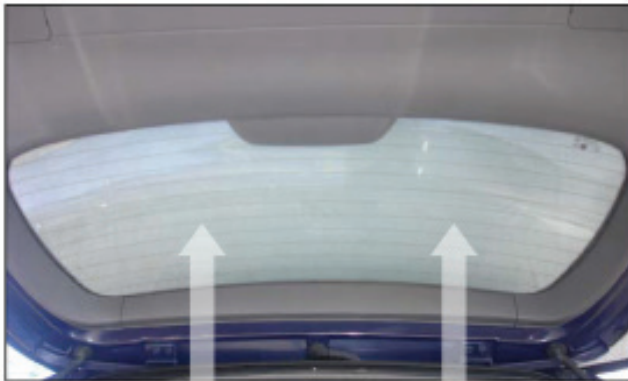

SIDE SHADE INSTALLATION

APPLY TO AREAS OF THE TRIM INDICATED

ATTACH ADHESIVE CLIPS TO 4 AREAS INDICATED

Installation

KIA CARENS 5DR
KIA-CARE-5-A

SIDE SHADE INSTALLATION

X2

Installation

KIA CARENS 5DR
KIA-CARE-5-A

PORT/LOAD AREA SHADE INSTALLATION

X2

X2

Installation

KIA CARENS 5DR
KIA-CARE-5-A

REAR SHADE INSTALLATION

X2