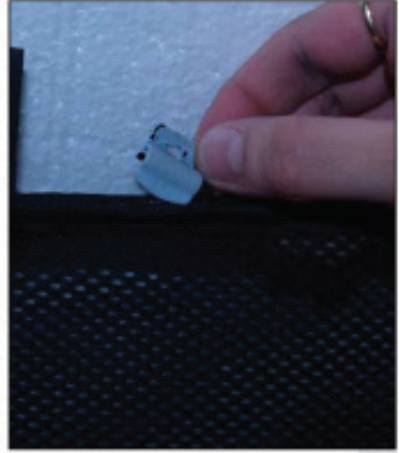

PORT/LOAD AREA SHADE INSTALLATION

X2