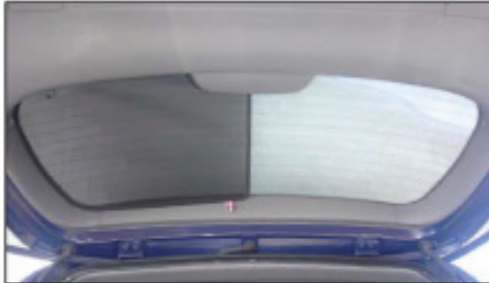

REAR SHADE INSTALLATION