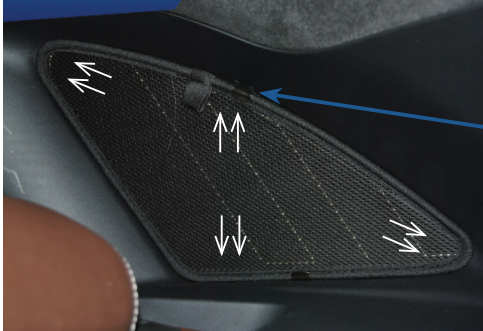

STEP #4

ENSURE SECURELY FITTED IN PLACE

CAR
SHADES

Quarter Light Shade Installation

JAGUAR F-PACE 5DR
JAG-FPAC-5-A

COMPONENTS NEEDED:

STEP #1

ATTACH CLIPS ON SHADE EDGES

STEP #2

INSERT CLIPS BEHIND INTERIOR TRIM

STEP #3

ENSURE SECURELY FITTED IN PLACE

Rear Shade Installation

JAGUAR F-PACE 5DR
JAG-FPAC-5-A

COMPONENTS NEEDED:

CL-M02 x 4