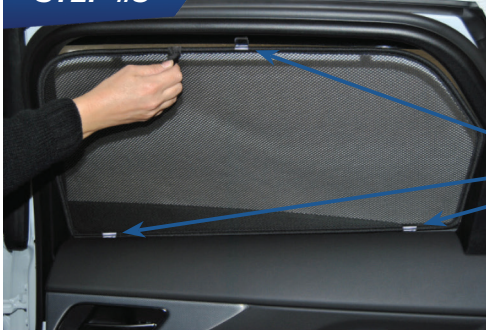

JAGUAR F-PACE 5DR
JAG-FPAC-5-A

COMPONENTS NEEDED:

STEP #1

ATTACH CLIPS ON SHADE EDGES

STEP #2

POSITION THE SIDE SHADE

STEP #3

INSERT CLIPS INSIDE WEATHERSTRIP

STEP #4

ENSURE SECURELY FITTED IN PLACE

CAR
SHADES

Quarter Light Shade Installation

JAGUAR F-PACE 5DR
JAG-FPAC-5-A

COMPONENTS NEEDED:

STEP #1

ATTACH CLIPS ON SHADE EDGES