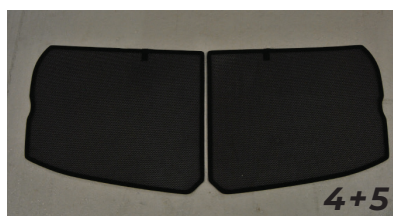

Installation Manual

JAGUAR F-PACE 5DR
JAG-PPAC-5-A

COMPONENTS INCLUDED

SHADES

FIXING CLIPS

CL-M02 x 14

CL-M14 x 1

Side Shade Installation

JAGUAR F-PACE 5DR
JAG-FPAC-5-A

COMPONENTS NEEDED:

STEP #1

ATTACH CLIPS ON SHADE EDGES

STEP #2

POSITION THE SIDE SHADE

STEP #3

INSERT CLIPS INSIDE WEATHERSTRIP

STEP #4

ENSURE SECURELY FITTED IN PLACE

CAR
SHADES

Quarter Light Shade Installation

JAGUAR F-PACE 5DR
JAG-FPAC-5-A

COMPONENTS NEEDED:

STEP #1

ATTACH CLIPS ON SHADE EDGES