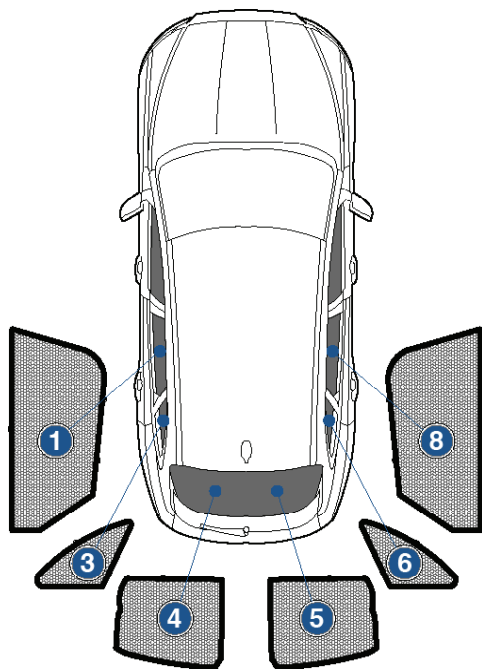

Installation Manual

JAGUAR F-PACE 5DR
JAG-PPAC-5-A

COMPONENTS INCLUDED

SHADES

FIXING CLIPS

CL-M02 x 14

CL-M14 x 1

Side Shade Installation

JAGUAR F-PACE 5DR
JAG-FPAC-5-A

COMPONENTS NEEDED:

STEP #1

ATTACH CLIPS ON SHADE EDGES

STEP #2

POSITION THE SIDE SHADE

STEP #3

INSERT CLIPS INSIDE WEATHERSTRIP

STEP #4

ENSURE SECURELY FITTED IN PLACE

CAR
SHADES

Quarter Light Shade Installation

JAGUAR F-PACE 5DR
JAG-FPAC-5-A

COMPONENTS NEEDED:

STEP #1

ATTACH CLIPS ON SHADE EDGES