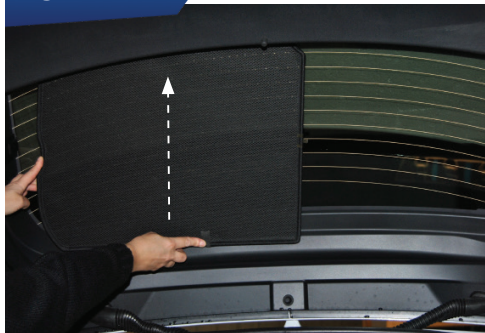

CL-M14 x 1

STEP #1

ATTACH CLIPS ON SHADE EDGES

STEP #2

POSITION THE REAR SHADE

STEP #3

INSERT CLIPS BEHIND INTERIOR TRIM

STEP #4