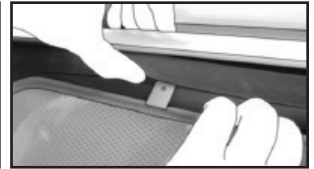

JAGUAR F-PACE 5DR
JAG-FPAC-5-A

COMPONENTS NEEDED:

STEP #1

ATTACH CLIPS ON SHADE EDGES

STEP #2

POSITION THE SIDE SHADE

STEP #3

INSERT CLIPS INSIDE WEATHERSTRIP