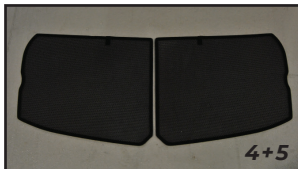

STEP #4

ENSURE SECURELY FITTED IN PLACE

CAR
SHADES

Quarter Light Shade Installation

JAGUAR F-PACE 5DR
JAG-FPAC-5-A

COMPONENTS NEEDED:

STEP #1

ATTACH CLIPS ON SHADE EDGES

STEP #2

INSERT CLIPS BEHIND INTERIOR TRIM

STEP #3

ENSURE SECURELY FITTED IN PLACE

Rear Shade Installation

JAGUAR F-PACE 5DR
JAG-FPAC-5-A

COMPONENTS NEEDED:

CL-M02 x 4

CL-M14 x 1

STEP #1

ATTACH CLIPS ON SHADE EDGES

STEP #2

POSITION THE REAR SHADE

STEP #3

INSERT CLIPS BEHIND INTERIOR TRIM

STEP #4