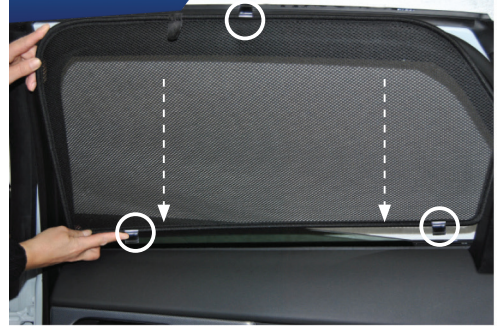

JAGUAR F-PACE 5DR
JAG-FPAC-5-A

COMPONENTS NEEDED:

STEP #1

ATTACH CLIPS ON SHADE EDGES

STEP #2

POSITION THE SIDE SHADE

STEP #3

INSERT CLIPS INSIDE WEATHERSTRIP

STEP #4

ENSURE SECURELY FITTED IN PLACE

CAR
SHADES

Quarter Light Shade Installation

JAGUAR F-PACE 5DR
JAG-FPAC-5-A

COMPONENTS NEEDED:

STEP #1

ATTACH CLIPS ON SHADE EDGES