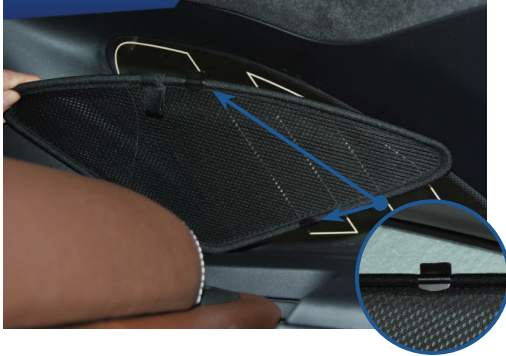

STEP #4

ENSURE SECURELY FITTED IN PLACE

CAR
SHADES

Quarter Light Shade Installation

JAGUAR F-PACE 5DR
JAG-FPAC-5-A

COMPONENTS NEEDED:

STEP #1

ATTACH CLIPS ON SHADE EDGES