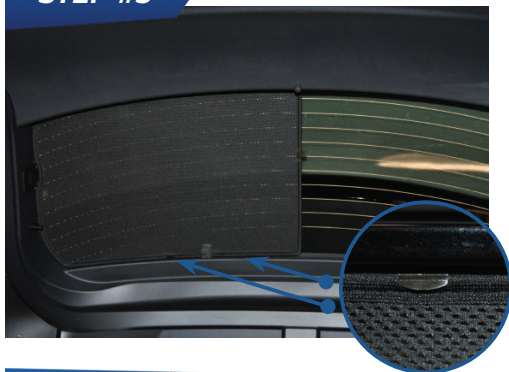

STEP #2

INSERT CLIPS BEHIND INTERIOR TRIM

STEP #3

ENSURE SECURELY FITTED IN PLACE

Rear Shade Installation

JAGUAR F-PACE 5DR
JAG-FPAC-5-A

COMPONENTS NEEDED:

CL-M02 x 4

CL-M14 x 1

STEP #1

ATTACH CLIPS ON SHADE EDGES

STEP #2

POSITION THE REAR SHADE

STEP #3

INSERT CLIPS BEHIND INTERIOR TRIM

STEP #4