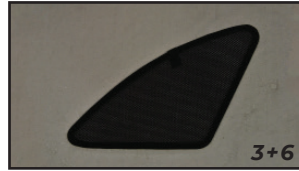

STEP #4

ENSURE SECURELY FITTED IN PLACE

CAR
SHADES

Quarter Light Shade Installation

JAGUAR F-PACE 5DR
JAG-FPAC-5-A

COMPONENTS NEEDED:

STEP #1

ATTACH CLIPS ON SHADE EDGES