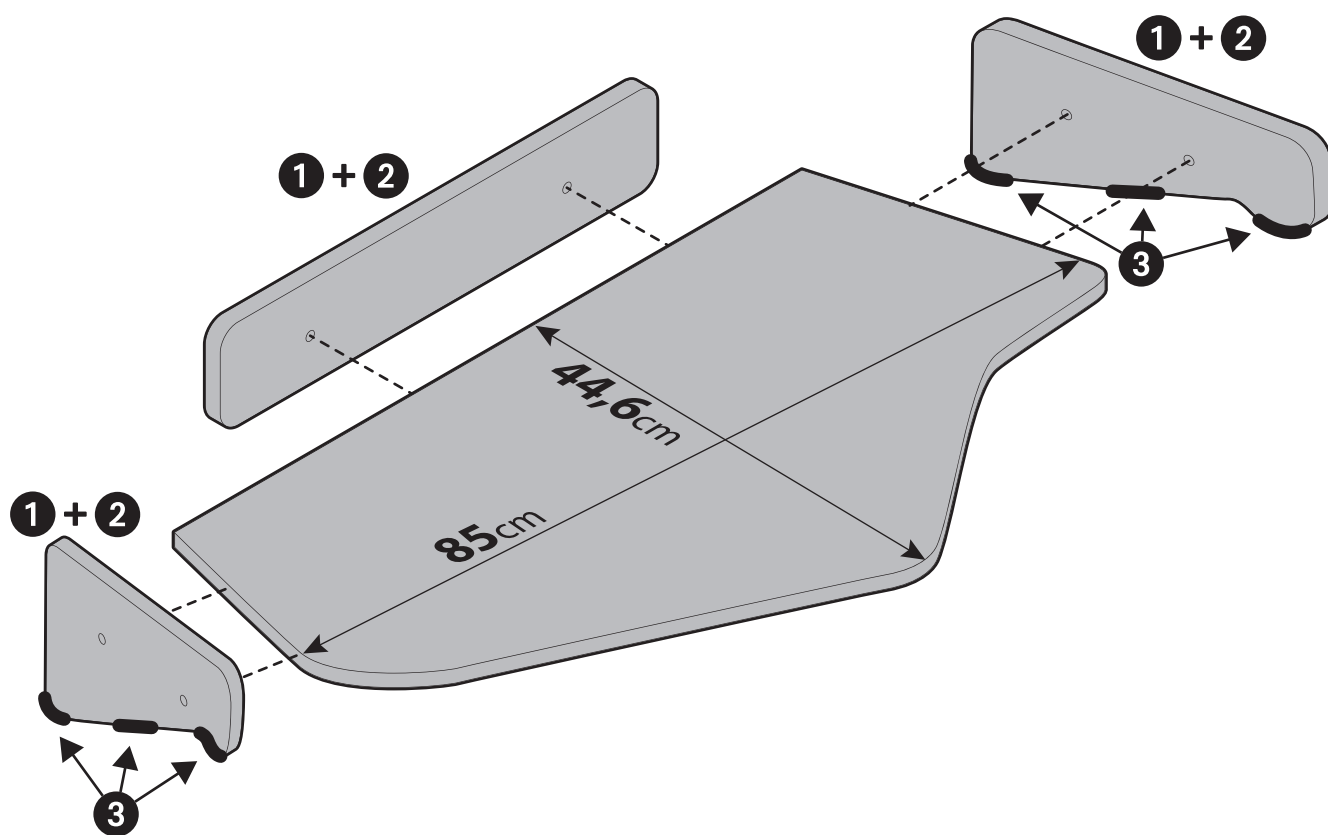

Art. **96064**

Modelli / Model:

**Man TGX, 11/21>**

Made in Europe

**LAMPA S.p.A.**

Via G. Rossa 53/55, 46019 Viadana (MN) ITALY

Tel. +39 0375 820700

UNI EN ISO 9001:2015 Certified Company

**www.lampa.it**

Contenuto / Mounting kit contains:

<b>1</b>		x6	∅ 8mm - Viti / Screws
<b>2</b>		x6	Coperchi per viti / Screw covers
<b>3</b>		x6	Velcro / Velcro strips
		x1	Brugola / Allen key