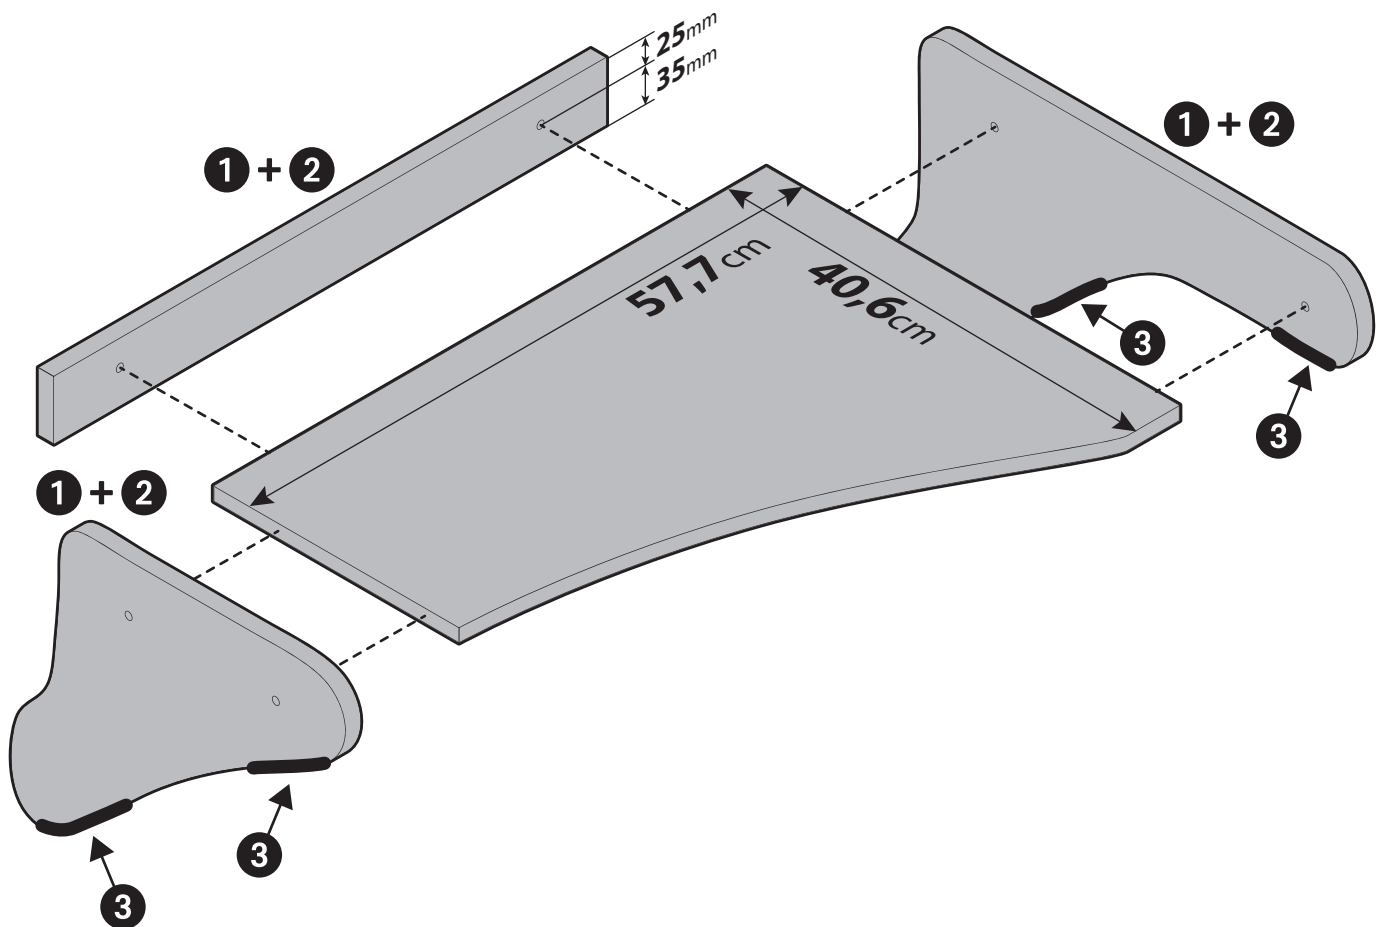

Art. **96082**

Modelli / Model:

Scania L Serie 4, 02/95>09/04

Made in Europe

LAMPA S.p.A.

Via G. Rossa 53/55, 46019 Viadana (MN) ITALY

Tel. +39 0375 820700

UNI EN ISO 9001:2015 Certified Company

www.lampa.it

Contenuto / Mounting kit contains:

1		x6	∅ 8mm - Viti / Screws
2		x6	Coperchi per viti / Screw covers
3		x4	Velcro / Velcro strips
		x1	Brugola / Allen key