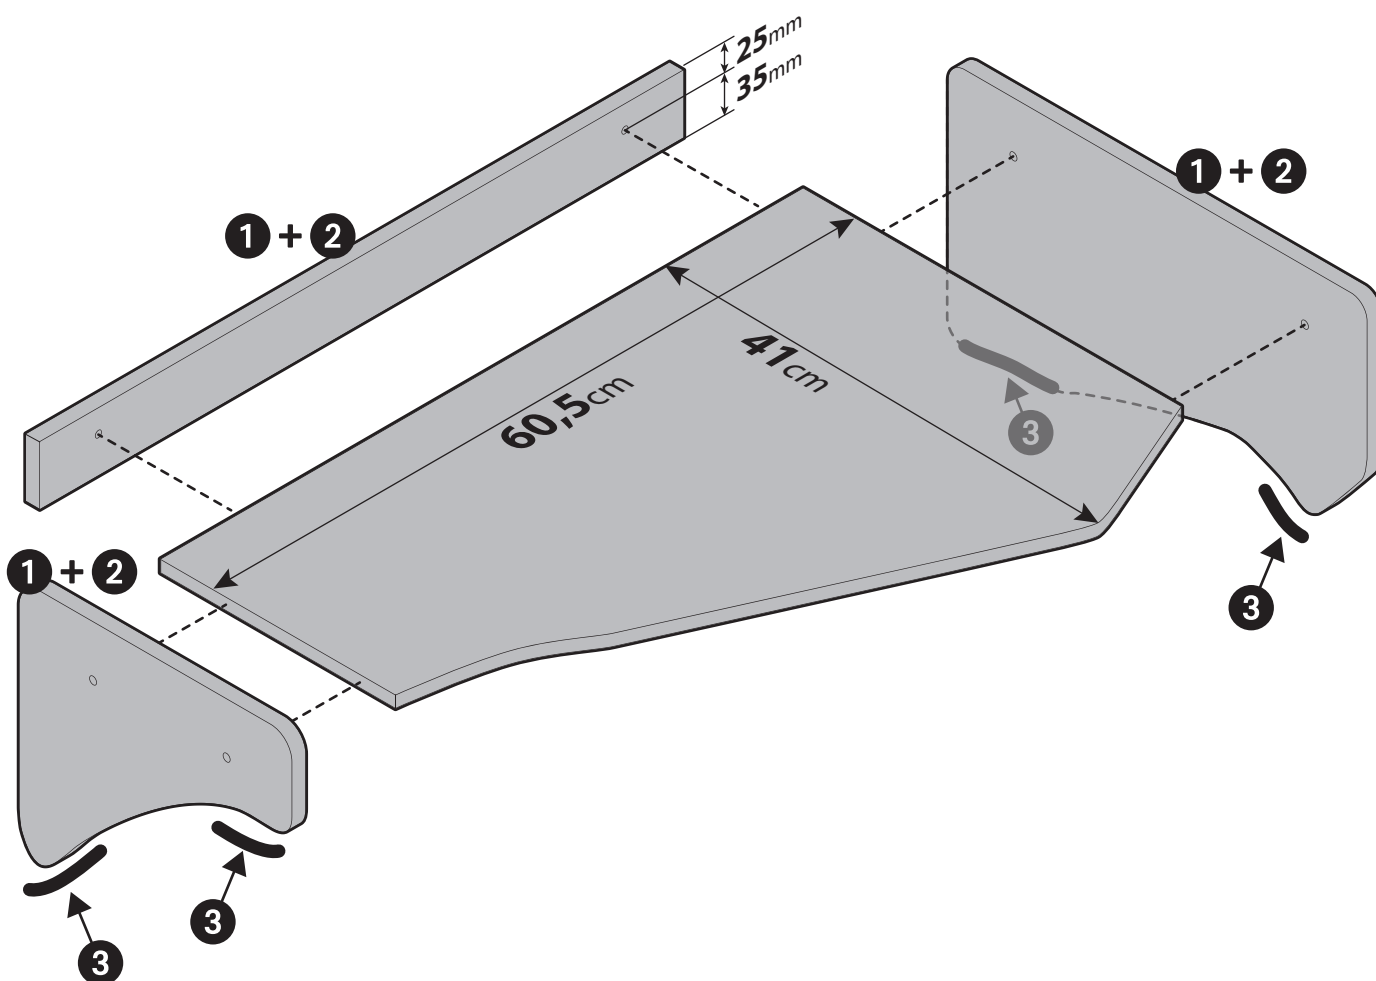

Art. **96085**

Modelli / Model:

Scania R Serie 7, 11/16>

Scania S, 11/16>

Made in Europe

LAMPA S.p.A.

Via G. Rossa 53/55, 46019 Viadana (MN) ITALY

Tel. +39 0375 820700

UNI EN ISO 9001:2015 Certified Company

www.lampa.it

Contenuto / Mounting kit contains:

1		x7	∅ 8mm - Viti / Screws
2		x7	Coperchi per viti / Screw covers
3		x4	Velcro / Velcro strips
		x1	Brugola / Allen key