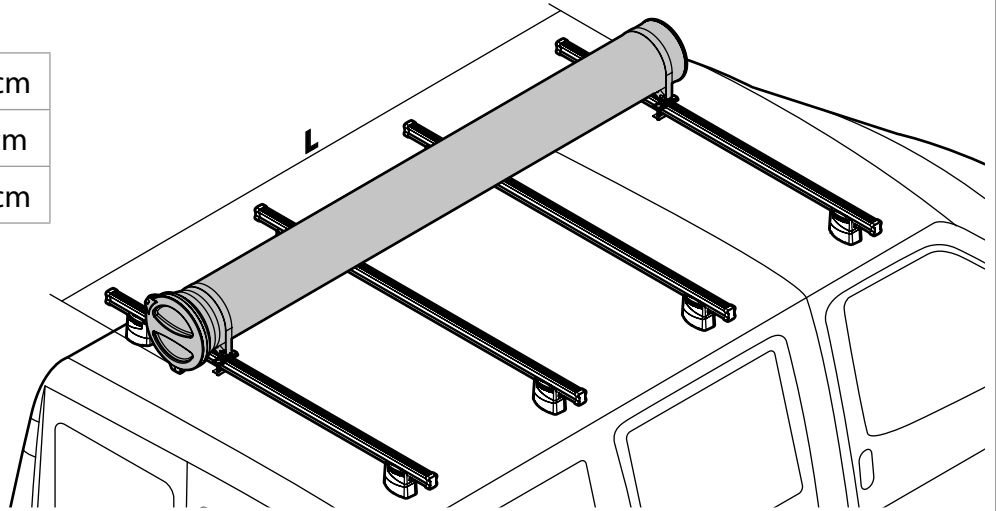

OPTIONALS PER / FOR / FÜR:

Kargo series

Acciaio / Steel

Kargo-Plus
series

Alluminio / Aluminium

KARGO-TUBE

N11050	T200	L = 205 cm
N11051	T300	L = 305 cm
N11052	T400	L = 405 cm