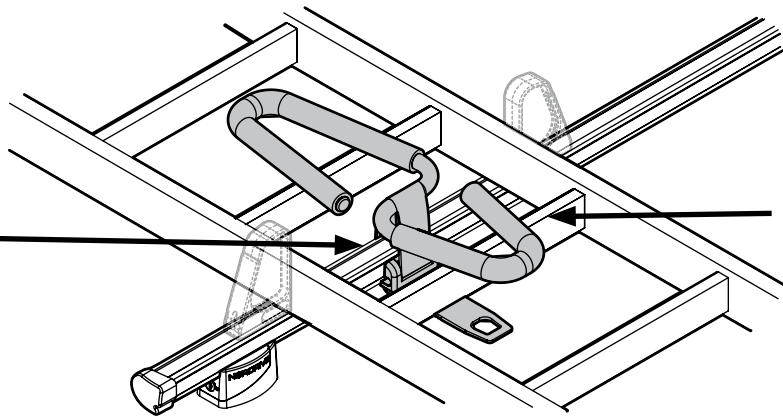

## SPOILER

<b>N11057</b>	<b>KP-9</b>	L = 95 cm
<b>N11058</b>	<b>KP-11</b>	L = 110 cm

**OPTIONALS** PER / FOR / FÜR:

**Kargo** series

Acciaio / Steel

**Kargo-Plus**  
series

Alluminio / Aluminium

**KARGO-TUBE**

<b>N11050</b>	<b>T200</b>	L = 205 cm
<b>N11051</b>	<b>T300</b>	L = 305 cm
<b>N11052</b>	<b>T400</b>	L = 405 cm

**LADDER HOLDER STRAPS**

**N11065 U-5**

**LADDER STEP ADAPTER**

**N11067 U-6**

**EXTENSION ROLLER**