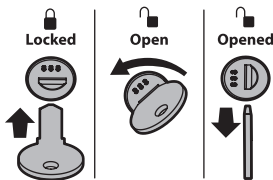

NORDDRIVE®

TRANSPORT SOLUTIONS

Art. **N30112**