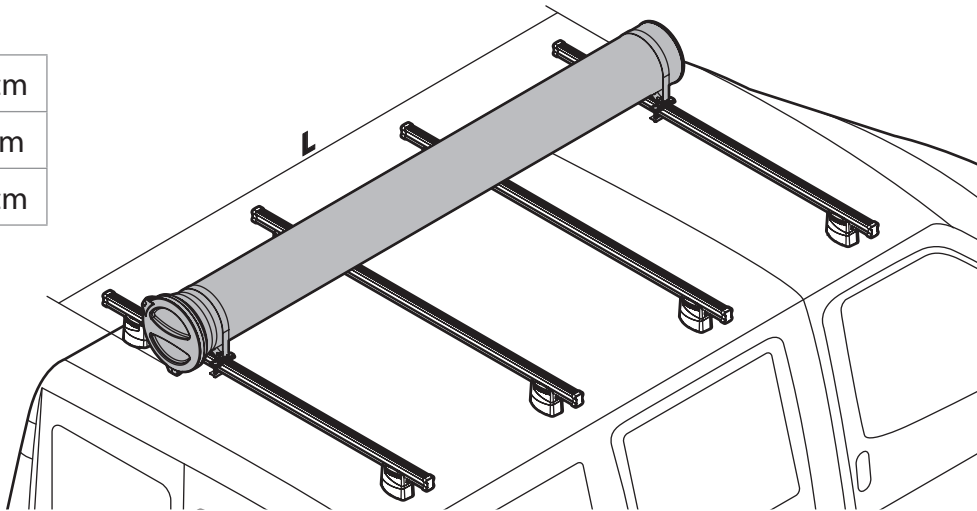

OPTIONALS PER / FOR / FÜR:

Kargo series

Acciaio / Steel

Kargo-Plus
series

Alluminio / Aluminium

KARGO-TUBE

N11050	T200	L = 205 cm
N11051	T300	L = 305 cm
N11052	T400	L = 405 cm

LADDER HOLDER STRAPS

N11065 U-5