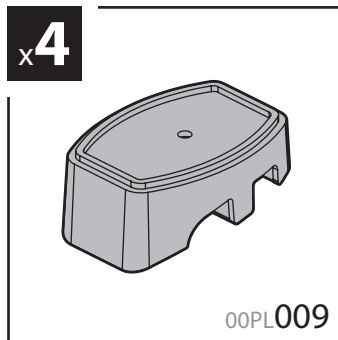

NORDDRIVE®

TRANSPORT SOLUTIONS

Art. **N30112**