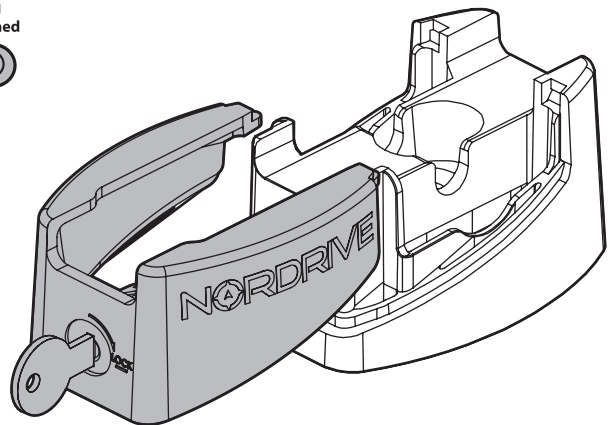

NORDDRIVE®

TRANSPORT SOLUTIONS

Art. **N30112**