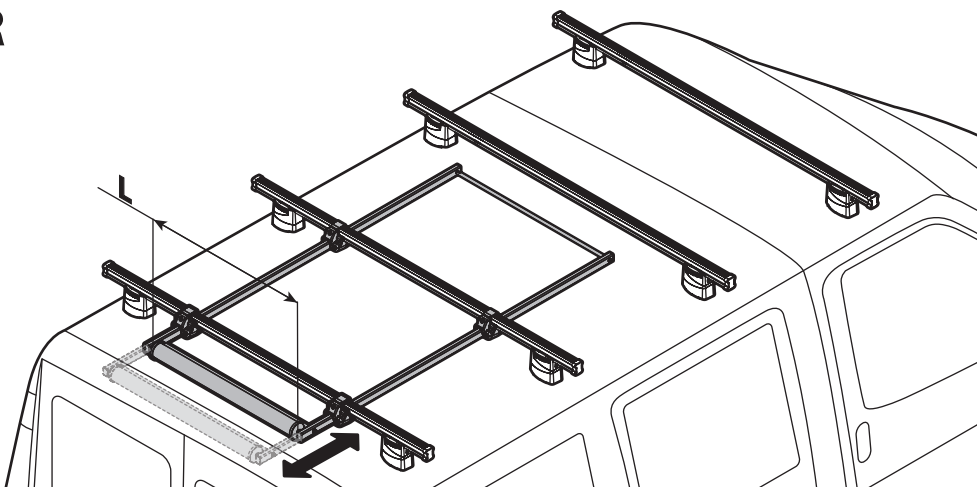

EXTENSION ROLLER

N11020	U-0	L = 64 cm
N11021	U-7	L = 96 cm

- Ⓛ Lotto di produzione da comunicare per eventuali ricambi
- ⓄⓅ Production lot number to be communicated for any spare parts
- ⓕ Lot de production à communiquer pour toute pièce de rechange
- Ⓛ Produktionscharge für eventuelle Ersatzteile
- ⓔ Lote de producción a comunicar por cualquier repuesto

Lot.

NORDRIVE®
TRANSPORT SOLUTIONS

NORDRIVE® is a registered trademark of
LAMPA S.p.A.
Via G. Rossa 53/55, 46019 Viadana (MN) ITALY
Tel. +39 0375 820700
UNI EN ISO 9001:2008 Certified Company
www.nordrive.it
www.lampa.it