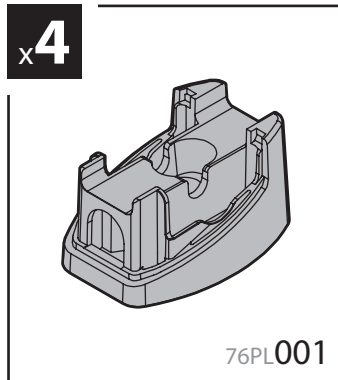

NORDDRIVE®

TRANSPORT SOLUTIONS

Art. **N30112**