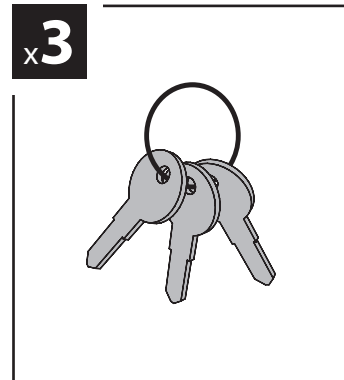

NORDDRIVE®

TRANSPORT SOLUTIONS

Art. **N30112**