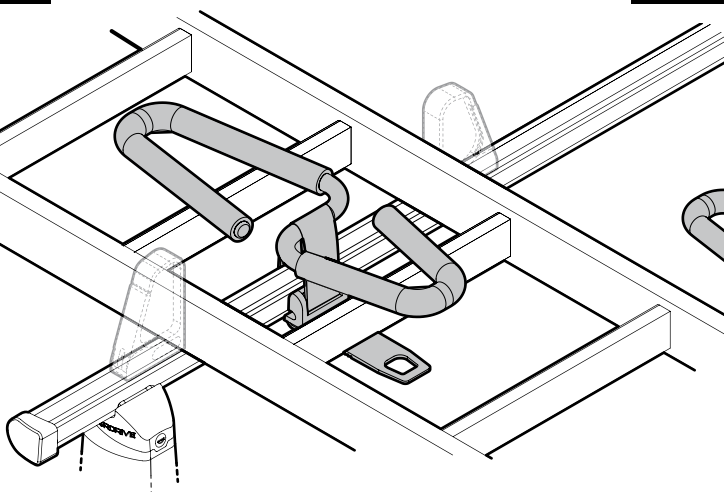

N11067 U-6

Extension Roller

N11020 U-0 | L = 64 cm

N11021 U-7 | L = 96 cm