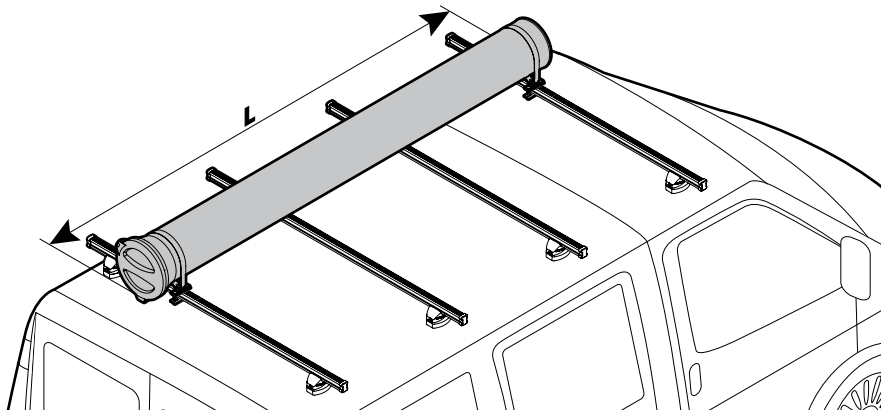

OPTIONALS PER / FOR / FÜR:

Kargo series

Acciaio / Steel

Kargo-Plus
series

Alluminio / Aluminium

Kargo Tube

N11050 T200 | L = 205 cm

N11051 T300 | L = 305 cm

N11052 T400 | L = 405 cm