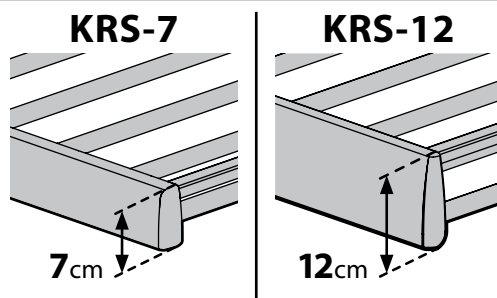

KRS-7

KRS-12

- Ⓘ CESTE PORTATUTTO KRS-7 / KRS-12
- ⒼⒷ KRS-7 / KRS-12 VAN ROOF RACKS
- Ⓕ GALERIE KRS-7 / KRS-12
- Ⓓ DACHKÖRBEIN KRS-7 / KRS-12
- Ⓔ BACAS KRS-7 / KRS-12

NORDRIVE®

TRANSPORT SOLUTIONS