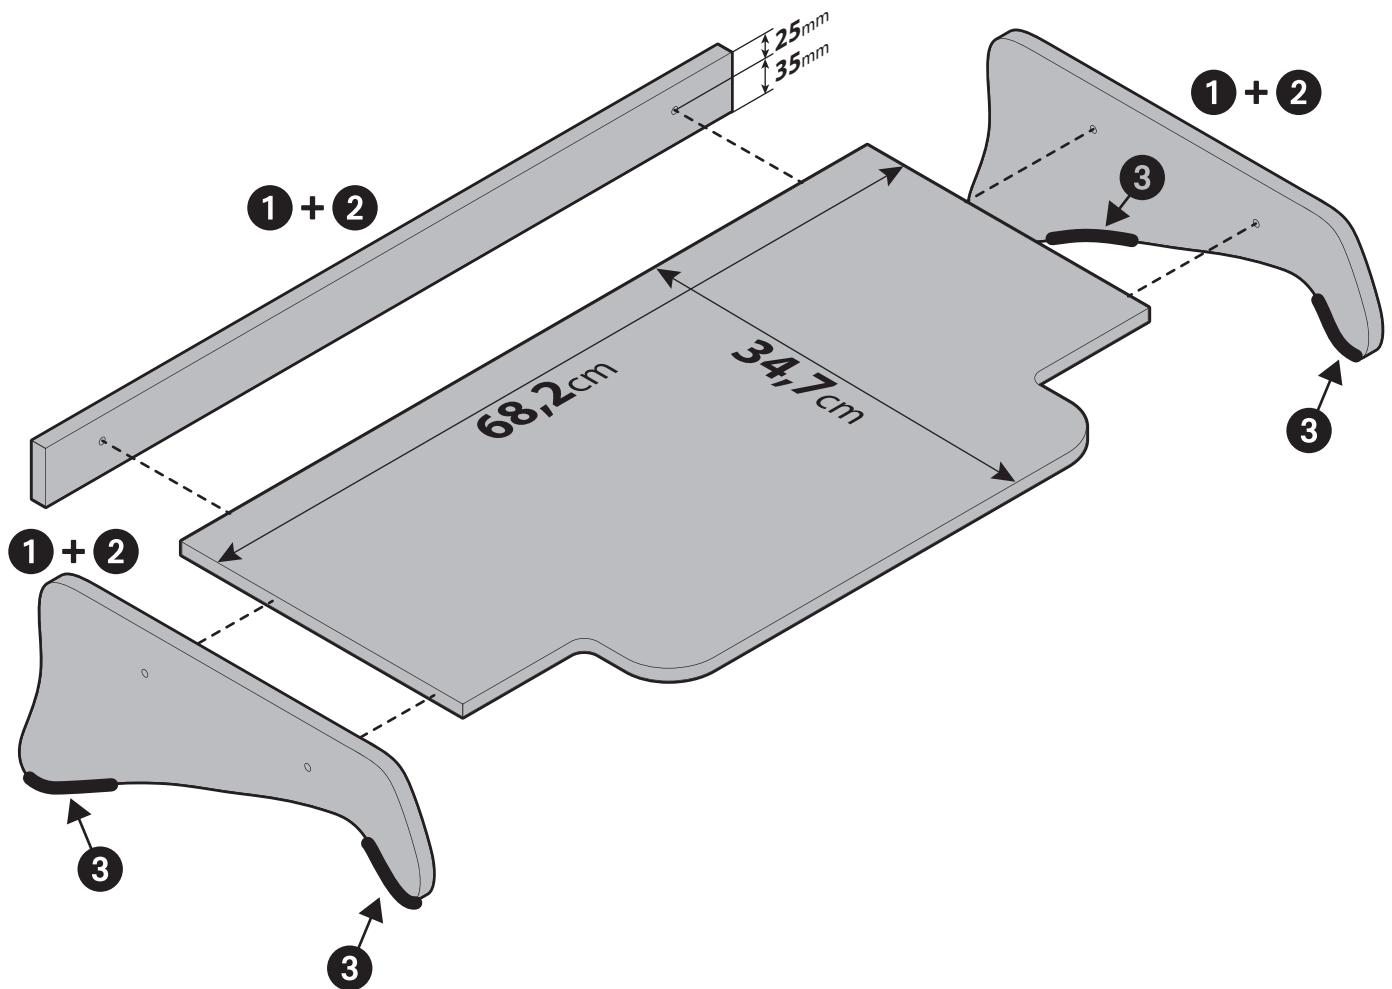

Art. **96059**

Modelli / Model:

Man TGA, 03/99>05/10

CABINA / CABIN: XXL

LAMPA[®]
www.lampa.it

Made in Europe

LAMPA S.p.A.

Via G. Rossa 53/55, 46019 Viadana (MN) ITALY

Tel. +39 0375 820700

UNI EN ISO 9001:2015 Certified Company

www.lampa.it

Contenuto / Mounting kit contains:

1		x6	∅ 8mm - Viti / Screws
2		x6	Coperchi per viti / Screw covers
3		x4	Velcro / Velcro strips
		x1	Brugola / Allen key