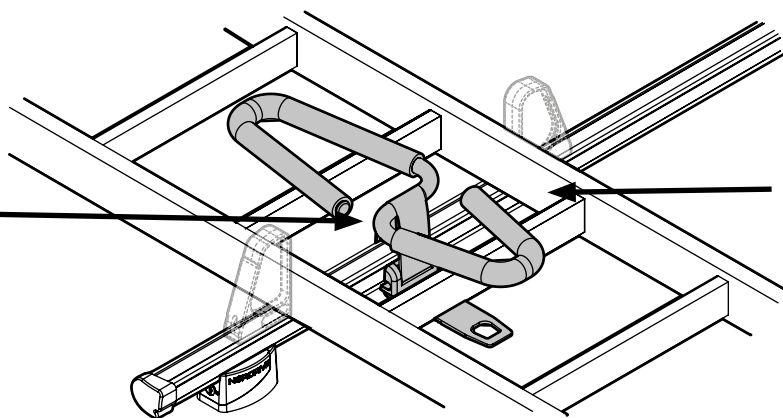

LADDER HOLDER STRAPS

N11065 U-5

LADDER STEP ADAPTER

N11067 U-6