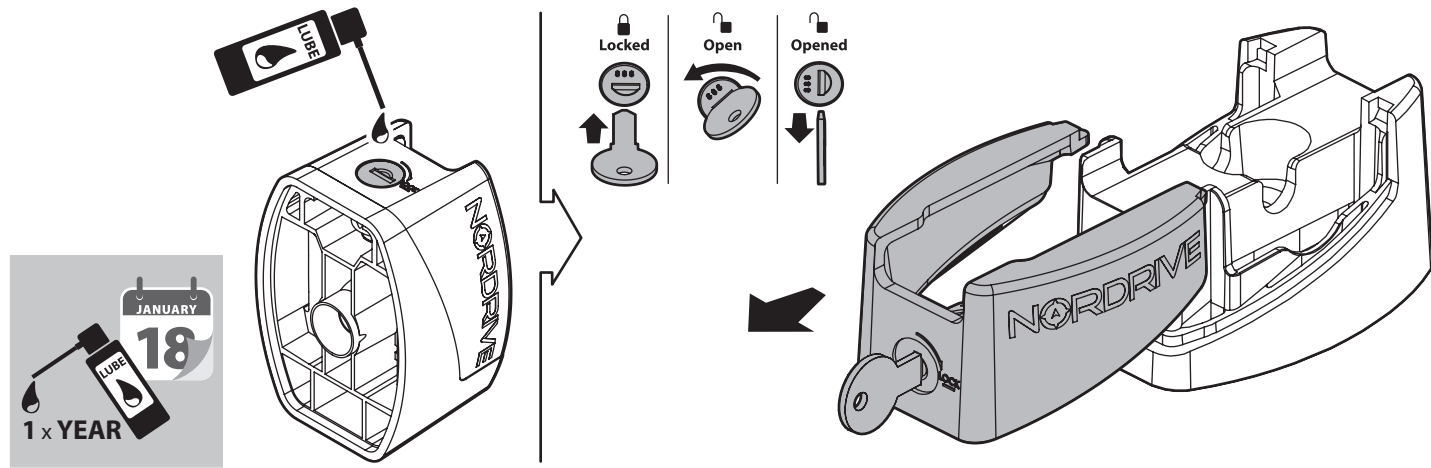

NORDRIVE®

TRANSPORT SOLUTIONS

Art. **N30202**