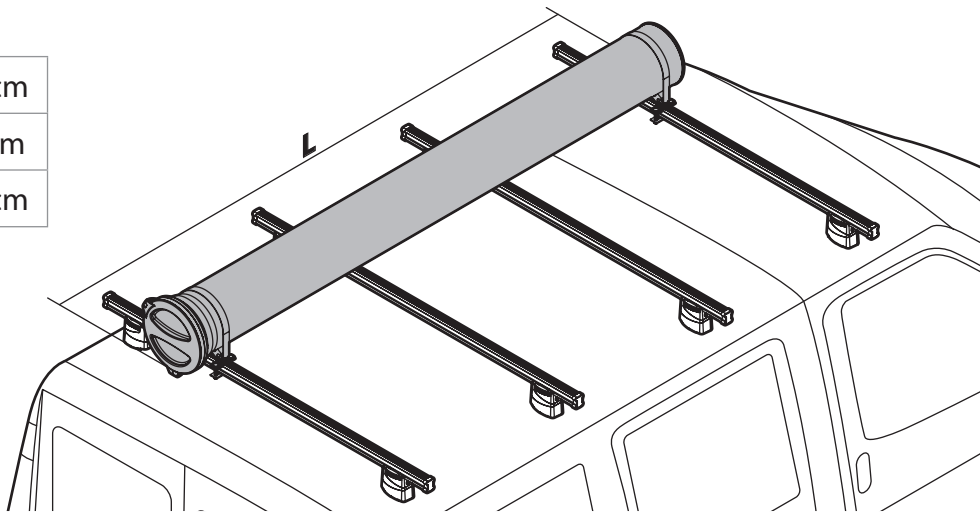

OPTIONALS PER / FOR / FÜR:

Kargo series

Acciaio / Steel

Kargo-Plus series

Alluminio / Aluminium

KARGO-TUBE

N11050	T200	L = 205 cm
N11051	T300	L = 305 cm
N11052	T400	L = 405 cm