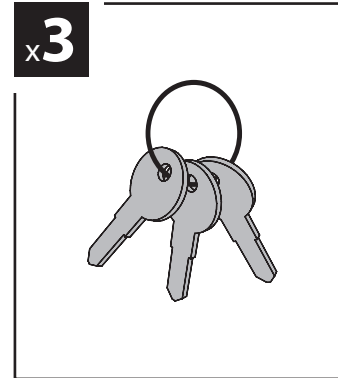

NORDRIVE®

TRANSPORT SOLUTIONS

Art. **N30202**