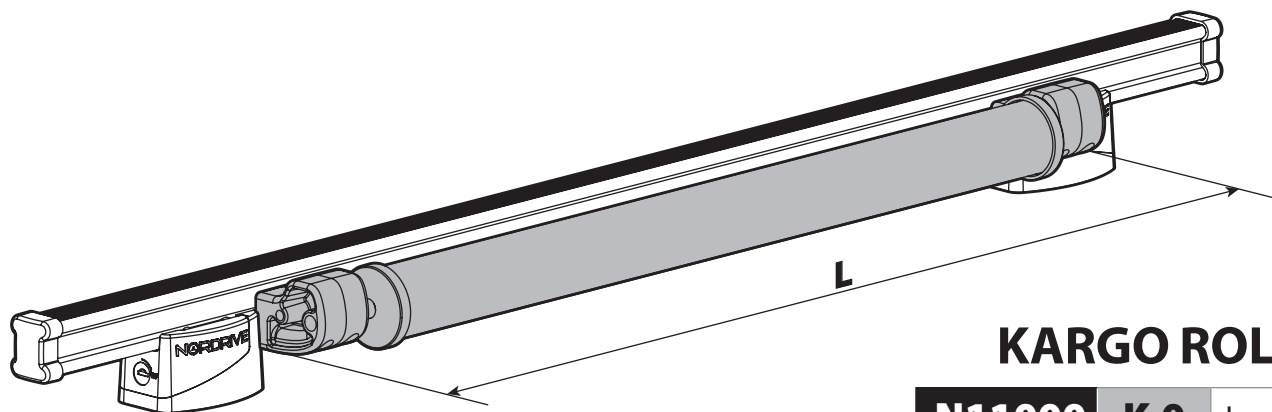

OPTIONALS PER / FOR / FÜR:

Kargo series

Acciaio / Steel

KARGO ROLLER

N11000	K-0	L = 64 cm
N11003	K-7	L = 96 cm