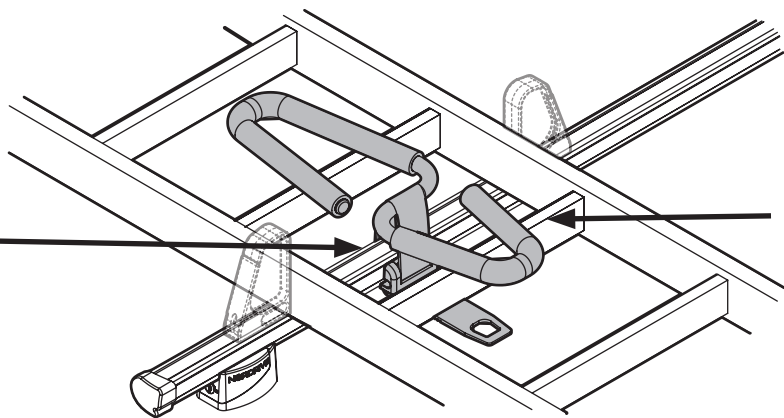

LADDER HOLDER STRAPS

N11065 U-5

LADDER STEP ADAPTER

N11067 U-6