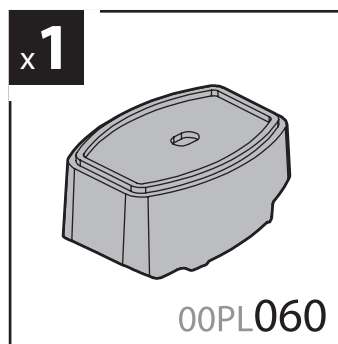

NORDRIVE®

TRANSPORT SOLUTIONS

Art. **N30202**