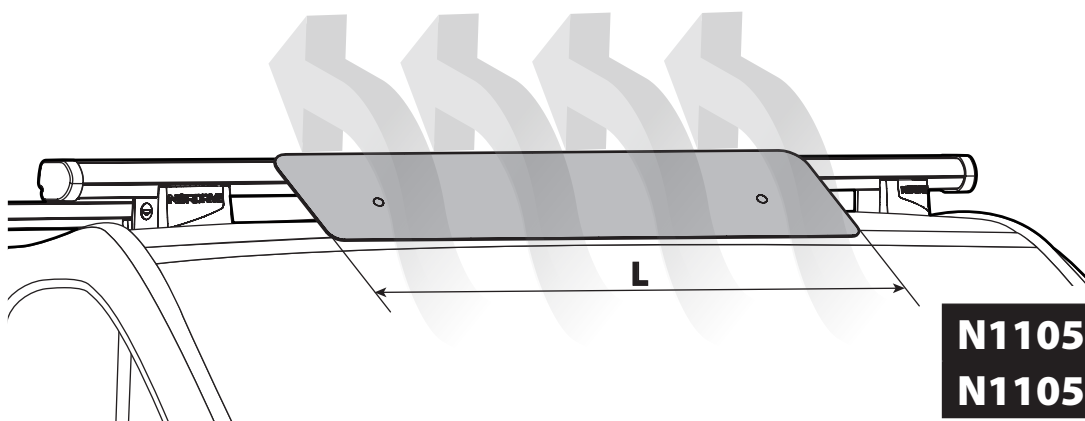

SPOILER

N11057	KP-9	L = 95 cm
N11058	KP-11	L = 110 cm

OPTIONALS PER / FOR / FÜR:

Kargo series

Acciaio / Steel

Kargo-Plus series

Alluminio / Aluminium

KARGO-TUBE