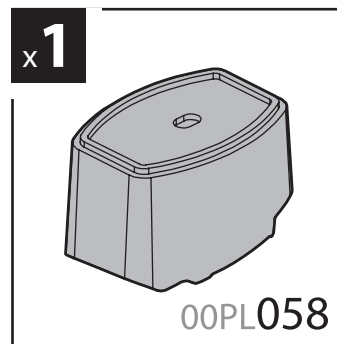

NORDRIVE®

TRANSPORT SOLUTIONS

Art. **N30202**