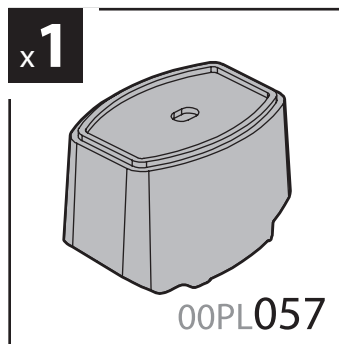

NORDRIVE®

TRANSPORT SOLUTIONS

Art. **N30202**