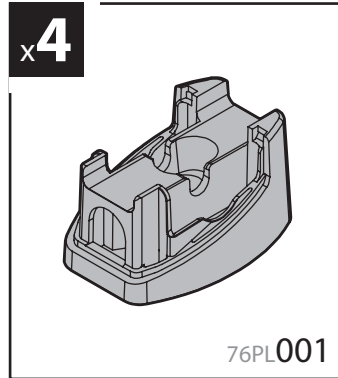

NORDRIVE®

TRANSPORT SOLUTIONS

Art. **N30202**