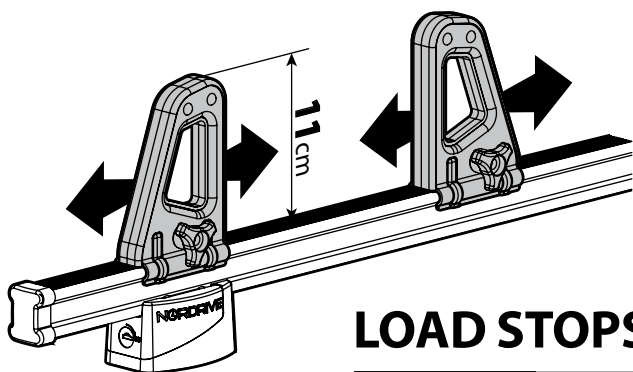

ALLUMINIO
Aluminium

7

Kargo series

Acciaio / Steel

KARGO ROLLER

N11000	K-0	L = 64 cm
N11003	K-7	L = 96 cm

LOAD STOPS

N11001 K-1