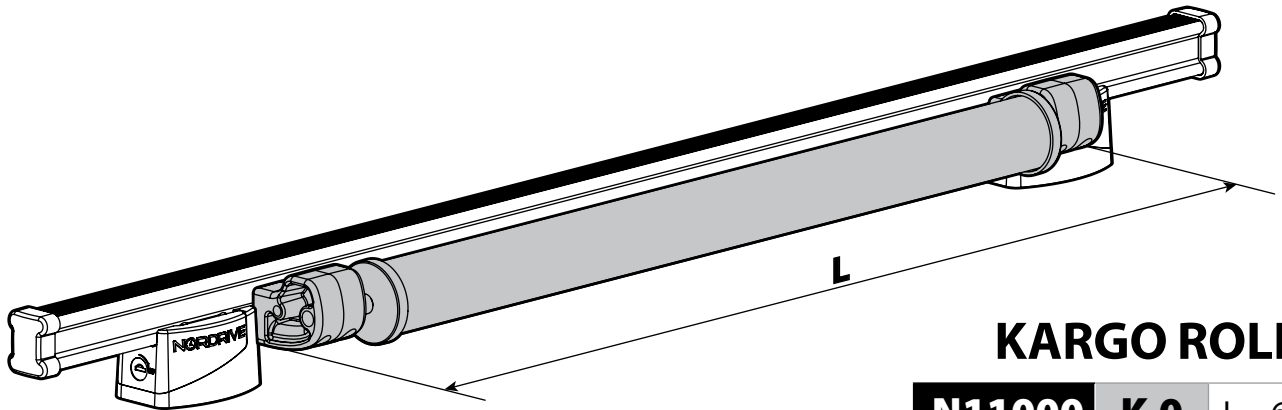

ALLUMINIO
Aluminium

7

Kargo series

Acciaio / Steel

KARGO ROLLER

N11000	K-0	L = 64 cm
N11003	K-7	L = 96 cm

LOAD STOPS

N11001 K-1