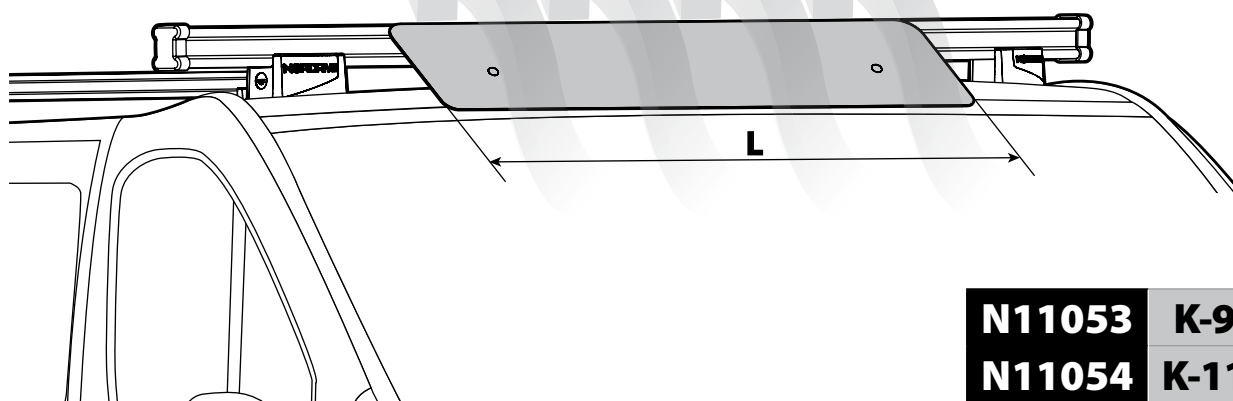

SPOILER

N11053	K-9	L = 95 cm
N11054	K-11	L = 110 cm