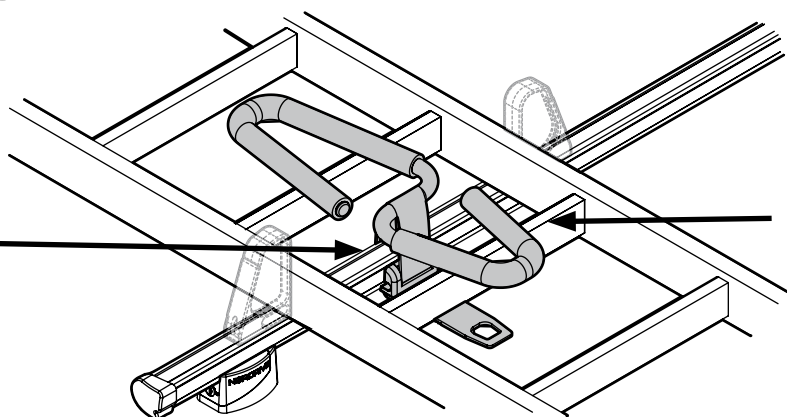

Kargo series

Acciaio / Steel

Kargo-Plus
series

Alluminio / Aluminium

KARGO-TUBE

N11050	T200	L = 205 cm
N11051	T300	L = 305 cm
N11052	T400	L = 405 cm

LADDER HOLDER STRAPS

N11065 U-5