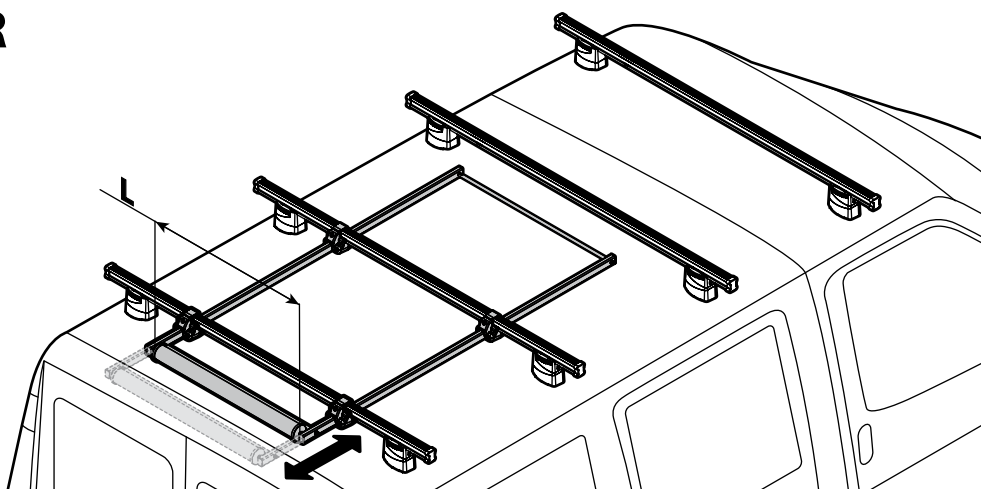

EXTENSION ROLLER

N11020	U-0	L = 64 cm
N11021	U-7	L = 96 cm

- (I) Lotto di produzione da comunicare per eventuali ricambi
- (GB) Production lot number to be communicated for any spare parts
- (F) Lot de production à communiquer pour toute pièce de rechange
- (D) Produktionscharge für eventuelle Ersatzteile
- (E) Lote de producción a comunicar por cualquier repuesto

Lot.

NORDRIVE®
TRANSPORT SOLUTIONS

NORDRIVE® is a registered trademark of
LAMPA S.p.A.
Via G. Rossa 53/55, 46019 Viadana (MN) ITALY
Tel. +39 0375 820700
UNI EN ISO 9001:2008 Certified Company
www.nordrive.it
www.lampa.it