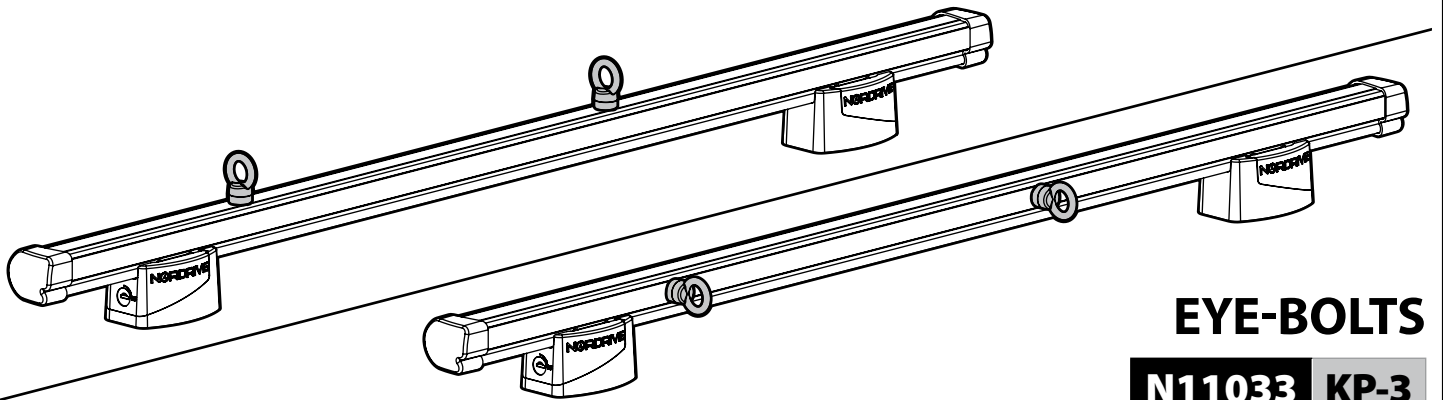

EYE-BOLTS

N11033 KP-3