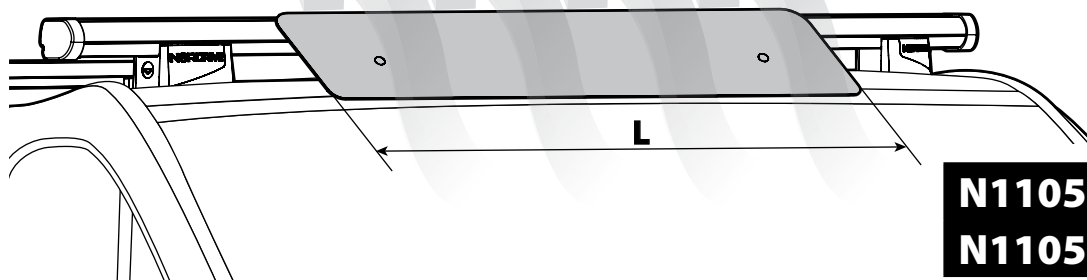

N11030	KP-0	L = 64 cm
N11034	KP-7	L = 96 cm

LOAD STOPS

N11031 KP-1

EYE-BOLTS

N11033 KP-3

SPOILER

N11057	KP-9	L = 95 cm
N11058	KP-11	L = 110 cm

OPTIONALS PER / FOR / FÜR: