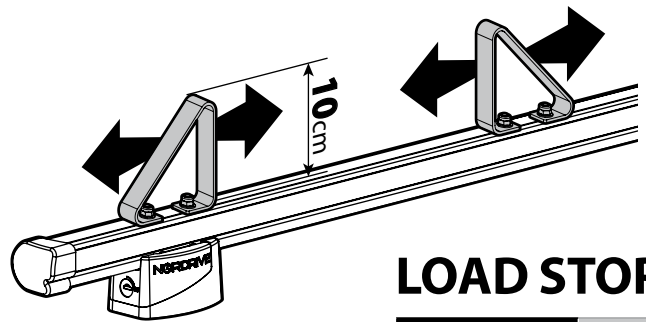

LOAD STOPS

N11031 KP-1