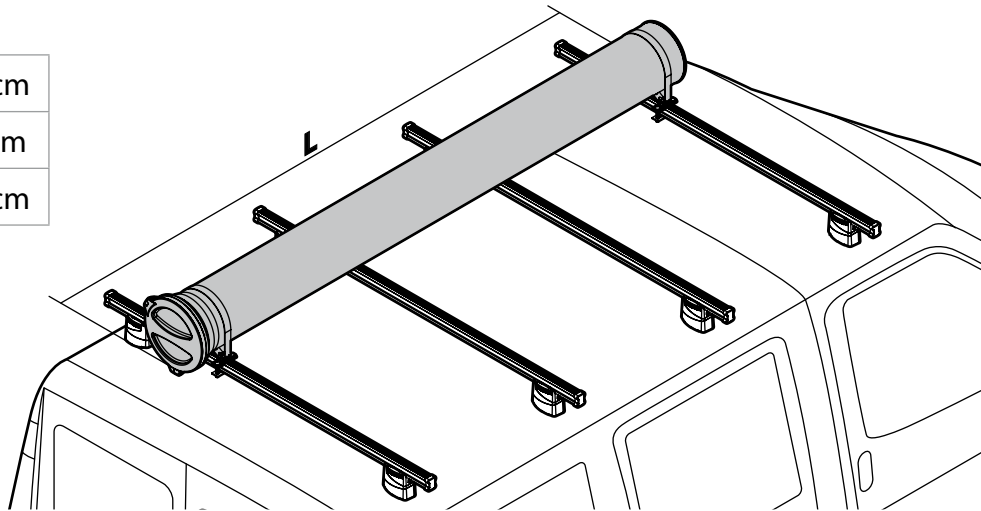

Kargo series

Acciaio / Steel

Kargo-Plus
series

Alluminio / Aluminium

KARGO-TUBE

N11050	T200	L = 205 cm
N11051	T300	L = 305 cm
N11052	T400	L = 405 cm

LADDER HOLDER STRAPS

N11065 U-5