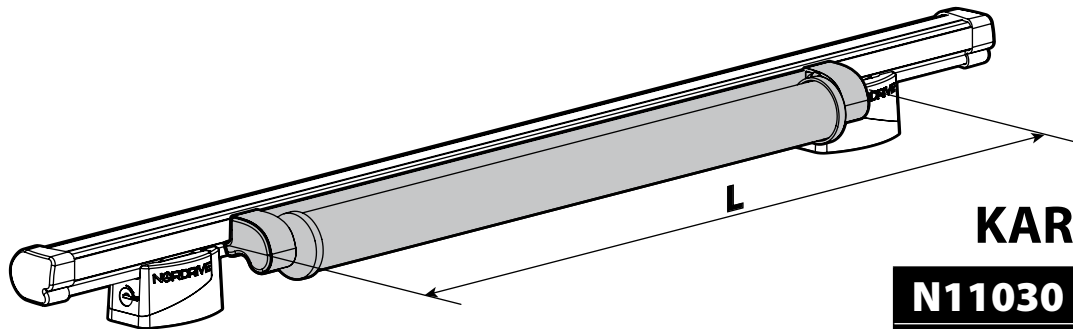

LOAD STOPS

N11002 K-2

SPOILER

N11053	K-9	L = 95 cm
N11054	K-11	L = 110 cm

OPTIONALS PER / FOR / FÜR:

Kargo-Plus series

Alluminio / Aluminium

KARGO ROLLER