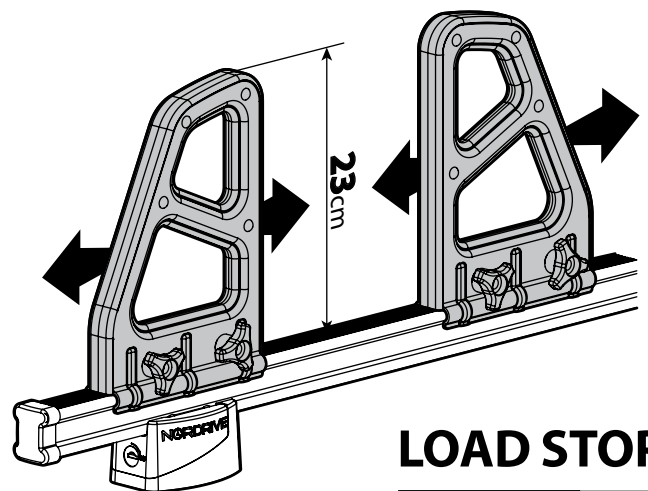

LOAD STOPS

N11002 K-2

SPOILER

N11053	K-9	L = 95 cm
N11054	K-11	L = 110 cm

OPTIONALS PER / FOR / FÜR:

Kargo-Plus series

Alluminio / Aluminium

KARGO ROLLER