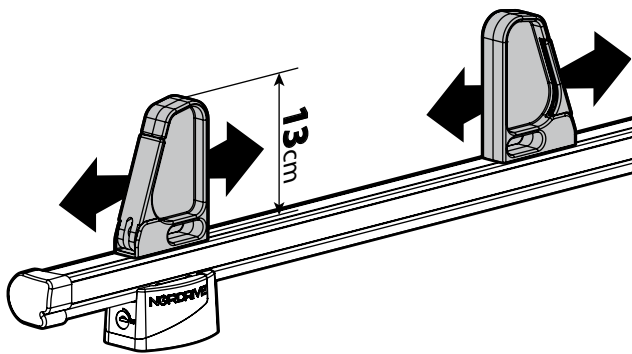

LOAD STOPS

N11031 KP-1