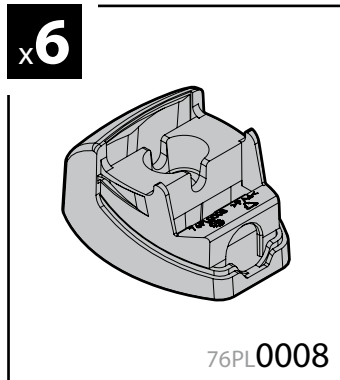

NORDRIVE®

TRANSPORT SOLUTIONS

Art. **N30363**

1 x Year