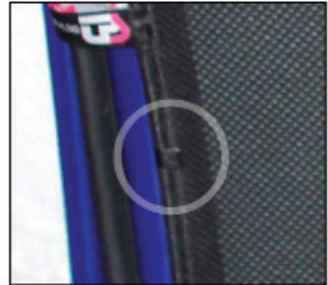

SIDE SHADE INSTALLATION