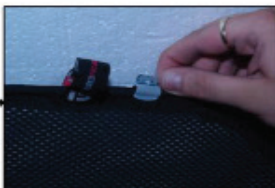

SIDE SHADE INSTALLATION

X2

Installation

SEAT IBIZA 5DR
SEA-IBIZ-5-A

PORT SHADE INSTALLATION

Installation

SEAT IBIZA 5DR
SEA-IBIZ-5-A

PORT SHADE INSTALLATION