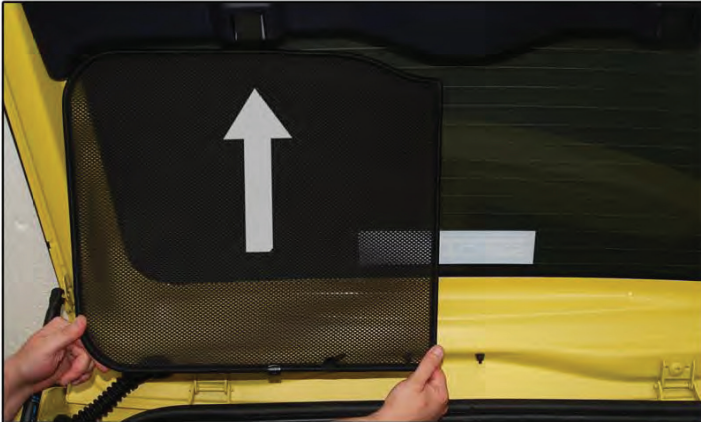

Installation

PEUGEOT 1007 3DR

PEU-1007-3-A

TAILGATE SHADE INSTALLATION