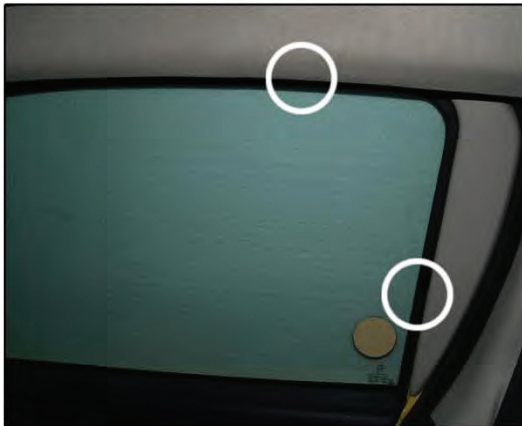

Installation

PEUGEOT 1007 3DR

PEU-1007-3-A

FRONT SIDE SHADE INSTALLATION