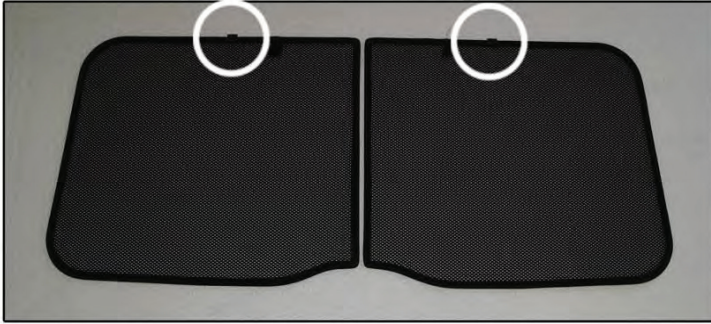

Installation

PEUGEOT 1007 3DR

PEU-1007-3-A

TAILGATE SHADE INSTALLATION