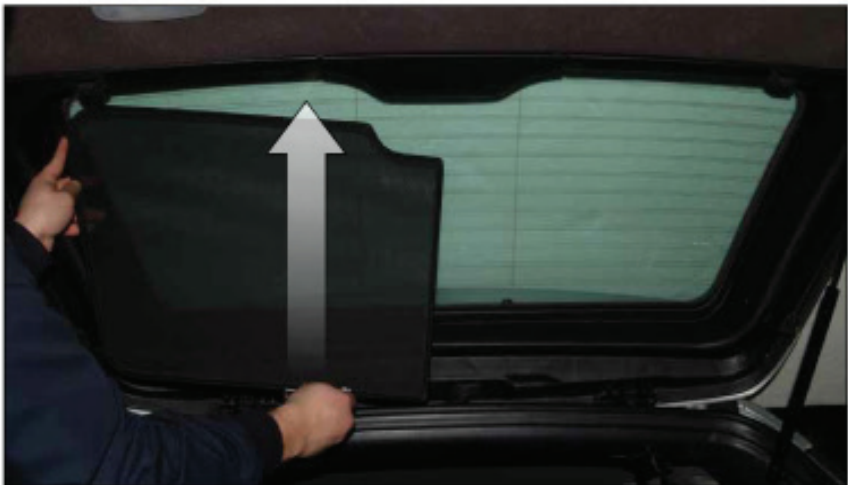

Installation

MERCEDES-BENZ A CLASS 5DR
MB-ALWB-5-A

TAILGATE SHADE INSTALLATION