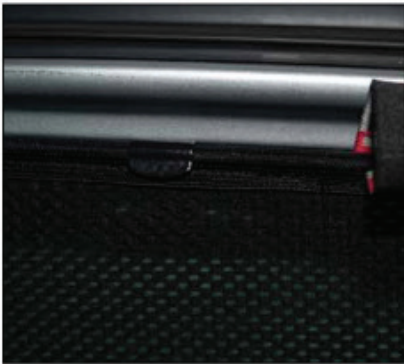

Installation

MERCEDES-BENZ A CLASS 5DR
MB-ALWB-5-A

SIDE SHADE INSTALLATION

x2