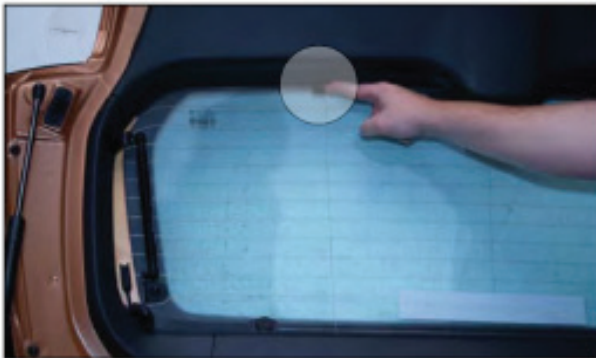

Installation

CHEVROLET CAPTIVA

CHE-CAP-5-A

TAILGATE SHADE INSTALLATION