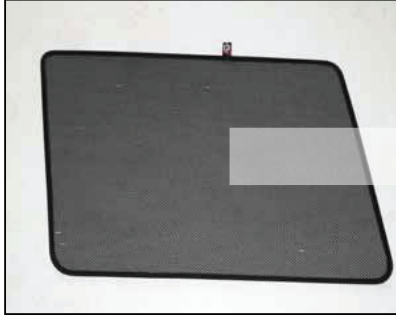

LAND ROVER DISCOVERY 3DR
LRO-DISC-3-X

SIDE SHADE INSTALLATION

Installation

LAND ROVER DISCOVERY 3DR
LRO-DISC-3-X

SIDE SHADE INSTALLATION

Installation

LAND ROVER DISCOVERY 3DR
LRO-DISC-3-X

PORT SHADE INSTALLATION

X2

Installation

LAND ROVER DISCOVERY 3DR
LRO-DISC-3-X

TAILGATE SHADE INSTALLATION

Installation

LAND ROVER DISCOVERY 3DR
LRO-DISC-3-X

TAILGATE SHADE INSTALLATION

Installation