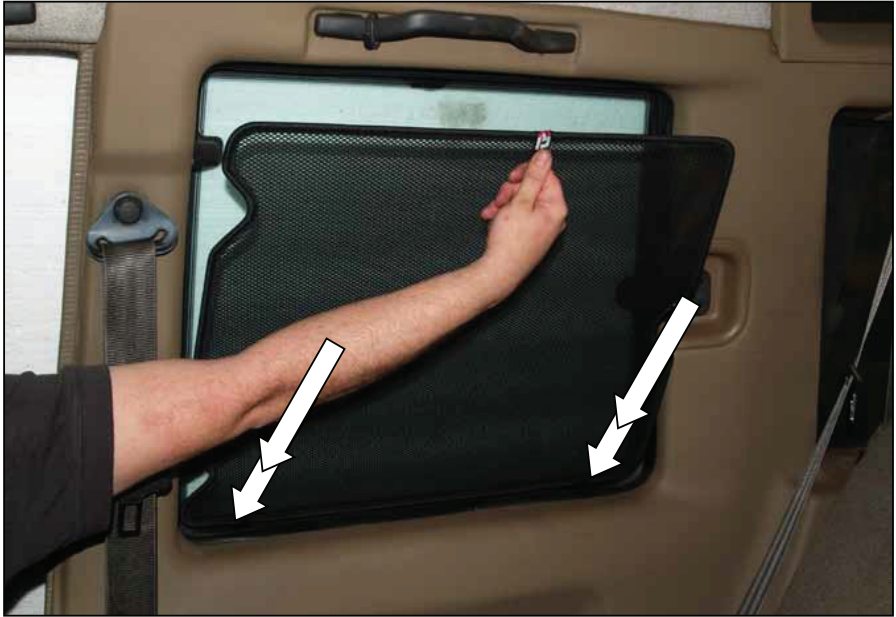

SIDE SHADE INSTALLATION