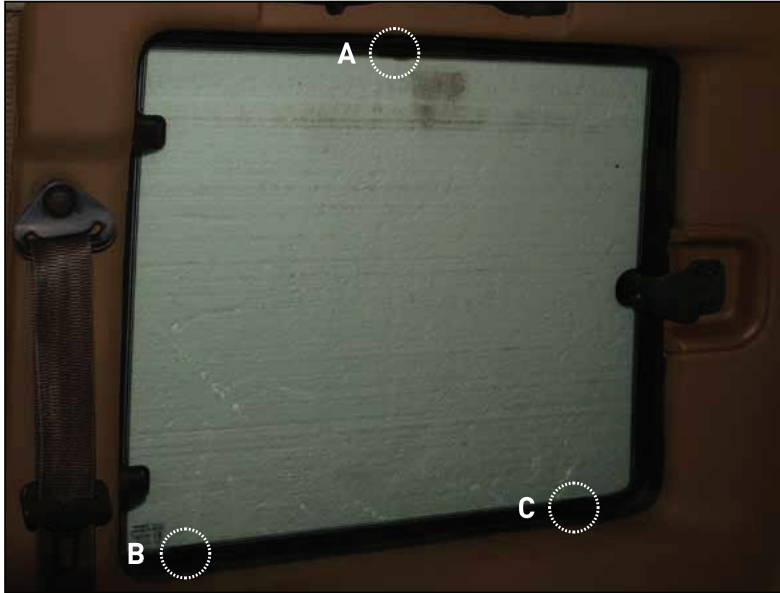

CL-P02 x 12

CL-W01 x 1

CAR
SHADES

Installation

LAND ROVER DISCOVERY 3DR

LRO-DISC-3-X

SIDE SHADE INSTALLATION

Installation

LAND ROVER DISCOVERY 3DR
LRO-DISC-3-X

SIDE SHADE INSTALLATION

Installation

LAND ROVER DISCOVERY 3DR
LRO-DISC-3-X

SIDE SHADE INSTALLATION

Installation

LAND ROVER DISCOVERY 3DR
LRO-DISC-3-X

PORT SHADE INSTALLATION