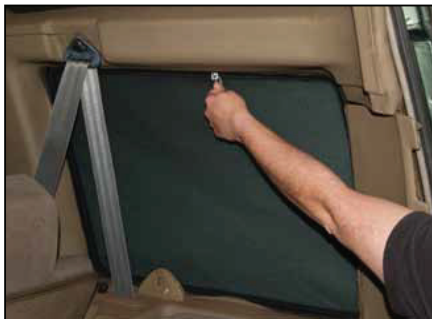

LAND ROVER DISCOVERY 3DR
LRO-DISC-3-X

SIDE SHADE INSTALLATION

Installation

LAND ROVER DISCOVERY 3DR
LRO-DISC-3-X

SIDE SHADE INSTALLATION

Installation

LAND ROVER DISCOVERY 3DR
LRO-DISC-3-X

PORT SHADE INSTALLATION