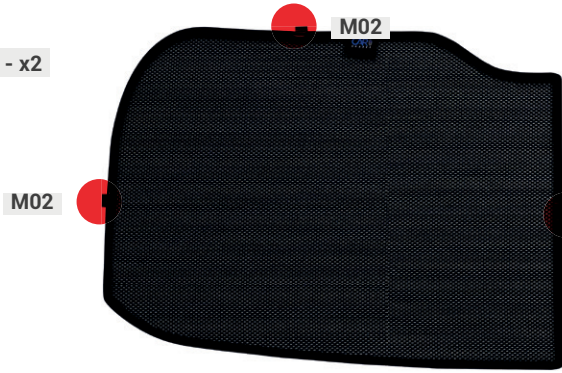

M02 - x4

MG4 | 5 DOOR

MG-4EV-5-A

Tailgate Window

Tailgate Shades - x2

CLIP PLACEMENT

M02 - x4

M14 - x1