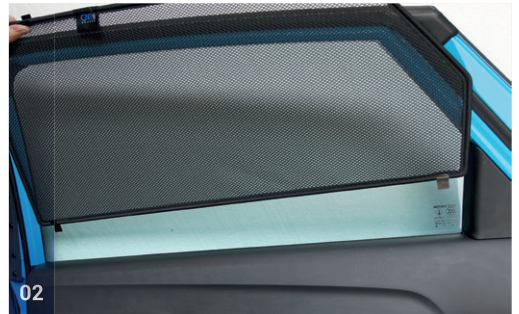

CLEANER

TRIM TOOL - x1

MG4 | 5 DOOR

MG-4EV-5-A

Side Windows

CLIP PLACEMENT

Side Window Shades - x2

M01 - x4

M02 - x4

MG4 | 5 DOOR

MG-4EV-5-A

Tailgate Window

Tailgate Shades - x2

CLIP PLACEMENT

M02 - x4

M14 - x1