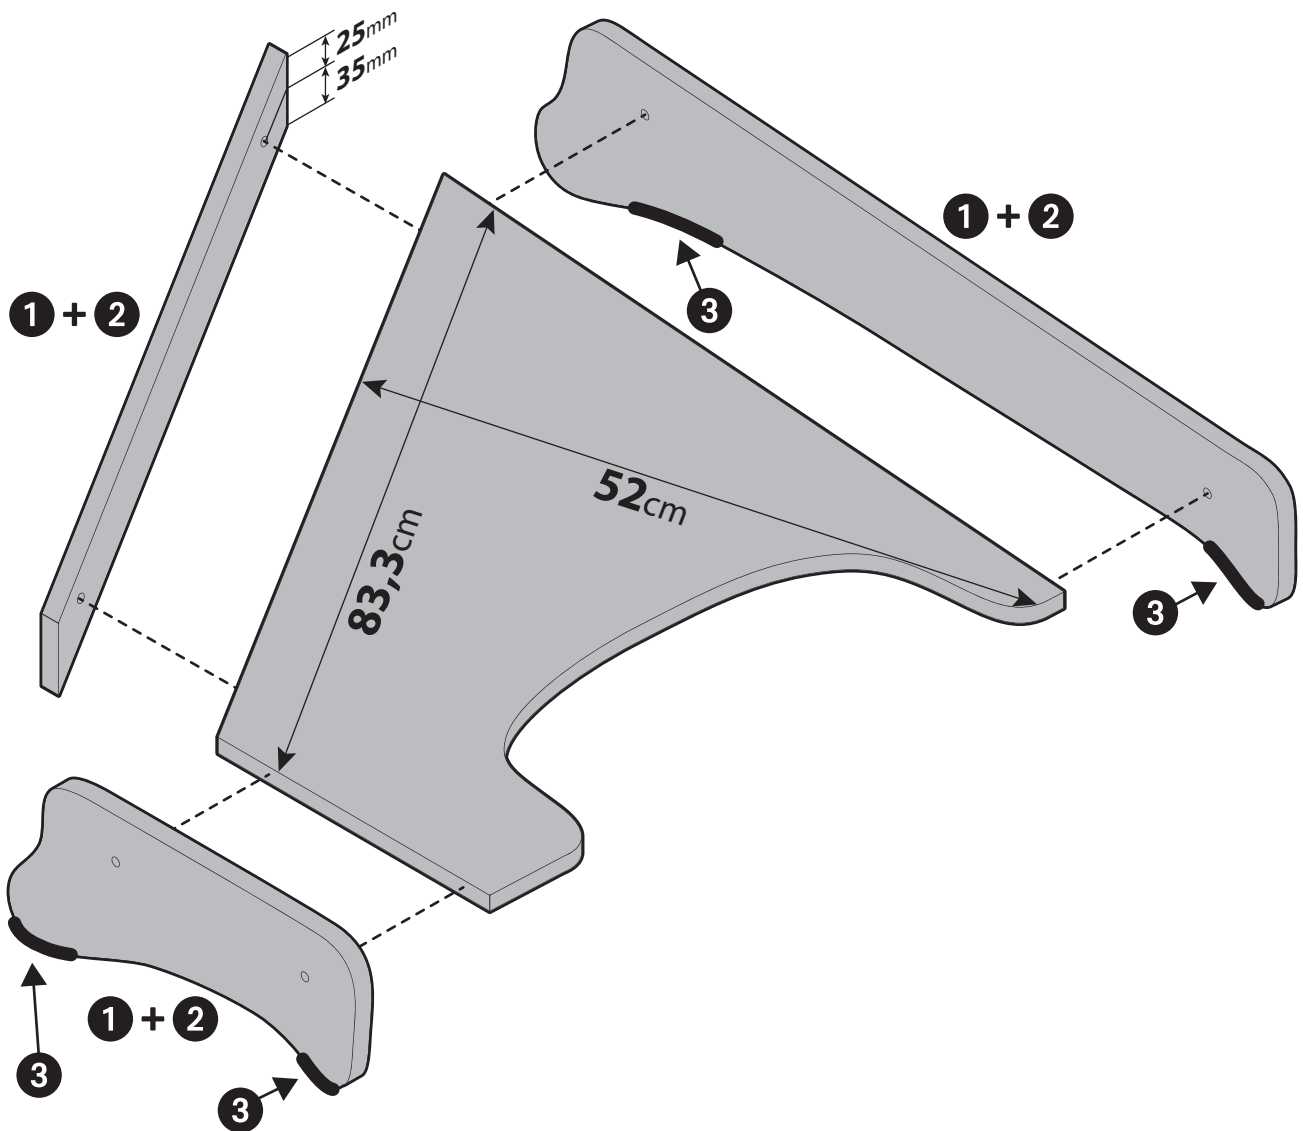

Art. **96052**

Modelli / Model:

Iveco Stralis, 08/02>07/06

Iveco Stralis, 08/06>12/12

CABINA LARGA / LARGE CABIN

Made in Europe

LAMPA S.p.A.

Via G. Rossa 53/55, 46019 Viadana (MN) ITALY

Tel. +39 0375 820700

UNI EN ISO 9001:2015 Certified Company

www.lampa.it

Contenuto / Mounting kit contains:

1		x6	∅ 8mm - Viti / Screws
2		x6	Coperchi per viti / Screw covers
3		x4	Velcro / Velcro strips
		x1	Brugola / Allen key