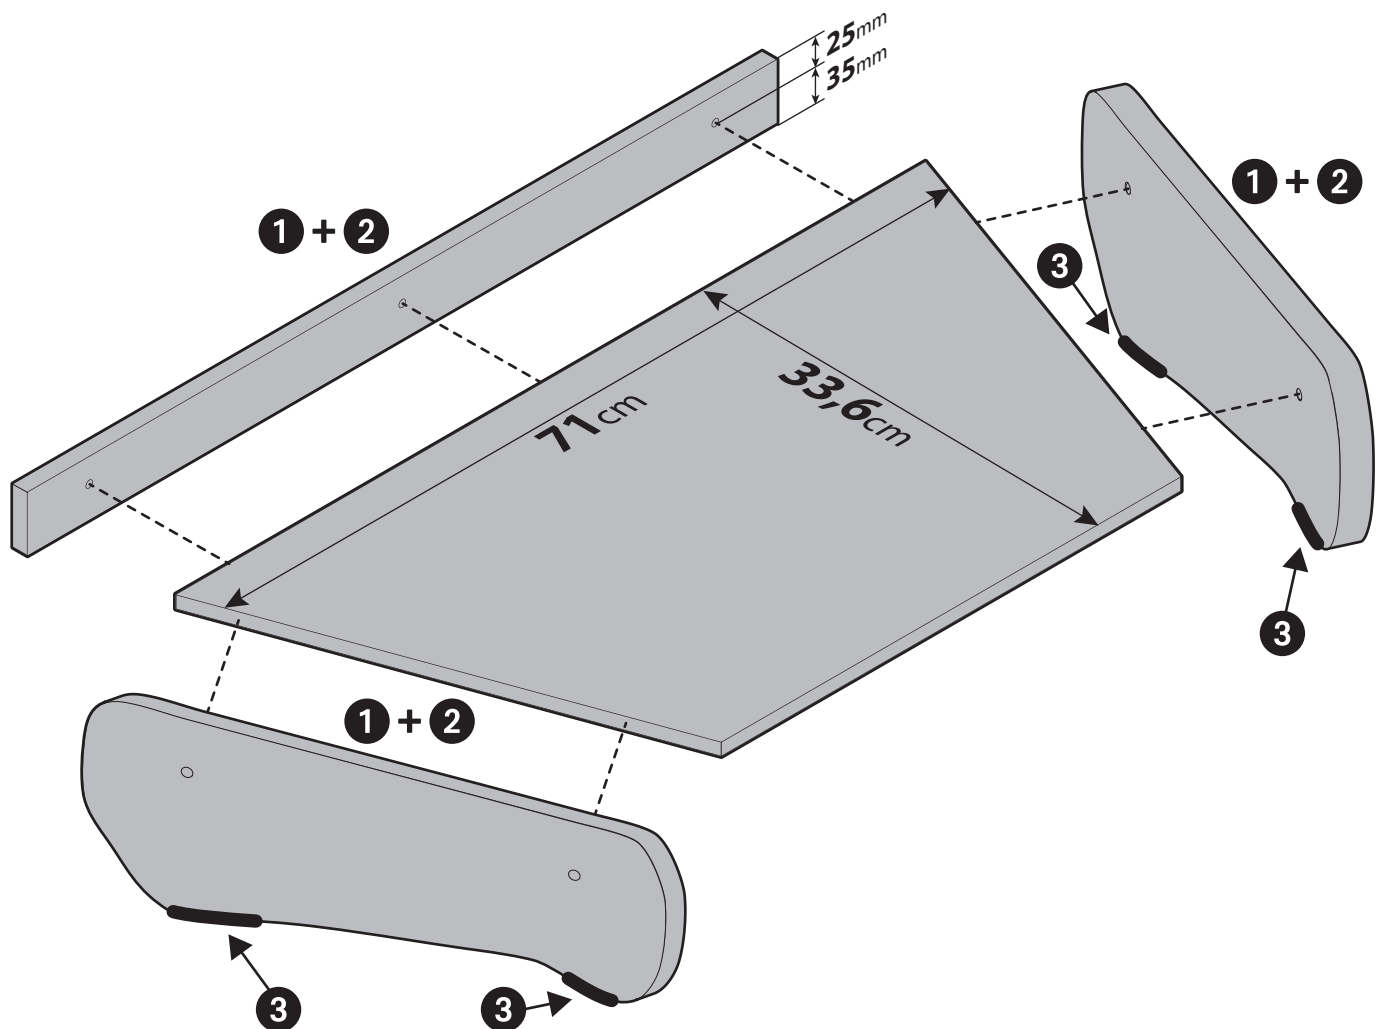

Art. **96053**

Modelli / Model:

Iveco Stralis, 08/02>07/06

Iveco Stralis, 08/06>12/12

CABINA STRETTA / NARROW CABIN

Made in Europe

LAMPA S.p.A.

Via G. Rossa 53/55, 46019 Viadana (MN) ITALY

Tel. +39 0375 820700

UNI EN ISO 9001:2015 Certified Company

www.lampa.it

Contenuto / Mounting kit contains:

1		x6	∅ 8mm - Viti / Screws
2		x6	Coperchi per viti / Screw covers
3		x4	Velcro / Velcro strips
		x1	Brugola / Allen key