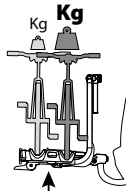

ORBIT 2/ ORBIT 2 LED: Max 70kg /154lb

Peso massimo per ogni bici
Max weight for each bike

2	1
Max 35kg 77lb	Max 35kg 77lb