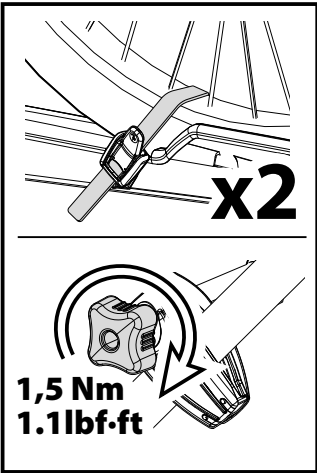

16

17

ORBIT 2
ORBIT 2 LED

page 15 **19**

ORBIT 3
ORBIT 3 LED

page 14 **18**