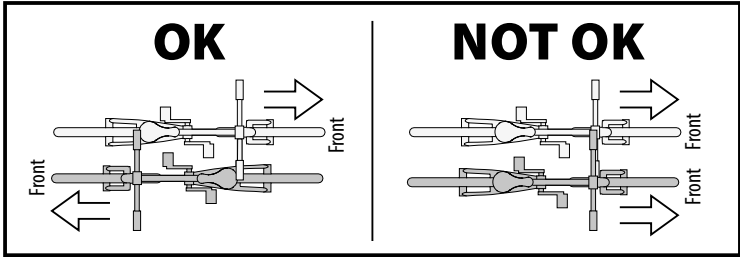

16

17

ORBIT 2
ORBIT 2 LED

page 15 **19**

ORBIT 3
ORBIT 3 LED

page 14 **18**