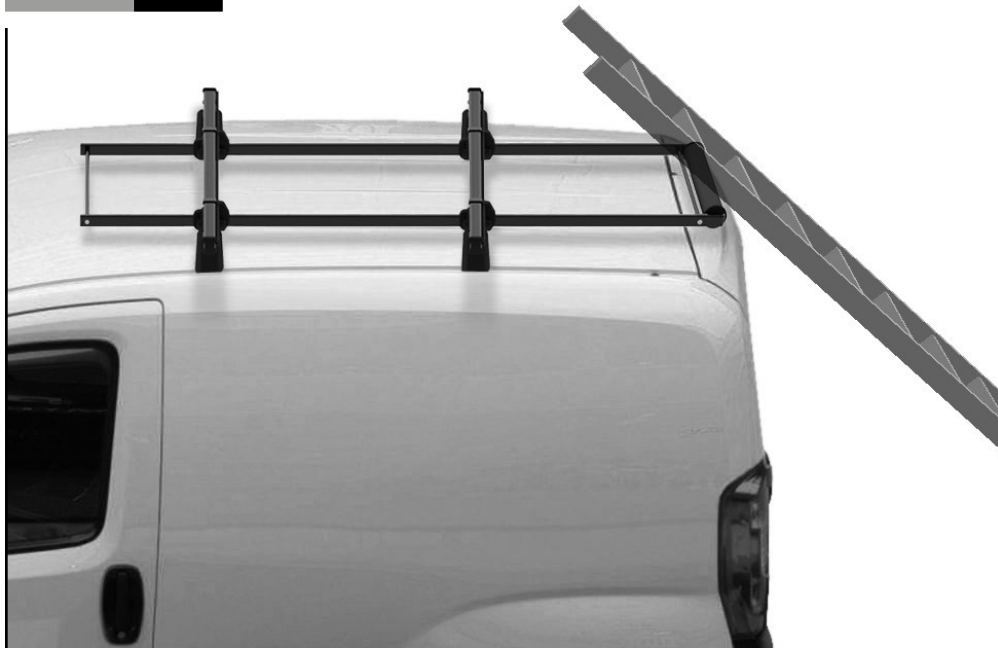

EXTENSION ROLLER

SET x1

	Art.	L
U-0	N11020	64cm
U-7	N11021	96cm