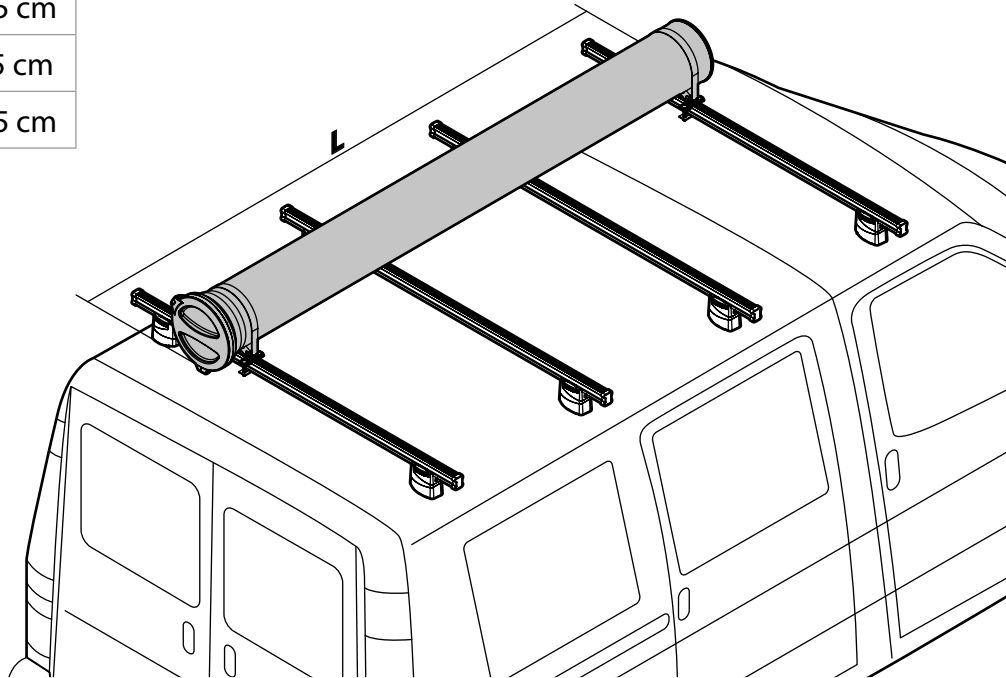

OPTIONALS PER / FOR / FÜR:

Kargo series

Acciaio / Steel

Kargo-Plus
series

Alluminio / Aluminium

KARGO-TUBE

N11050 T200 L = 205 cm

N11051 T300 L = 305 cm

N11052 T400 L = 405 cm

LADDER HOLDER STRAPS

N11065 U-5

LADDER STEP ADAPTER

N11067 U-6