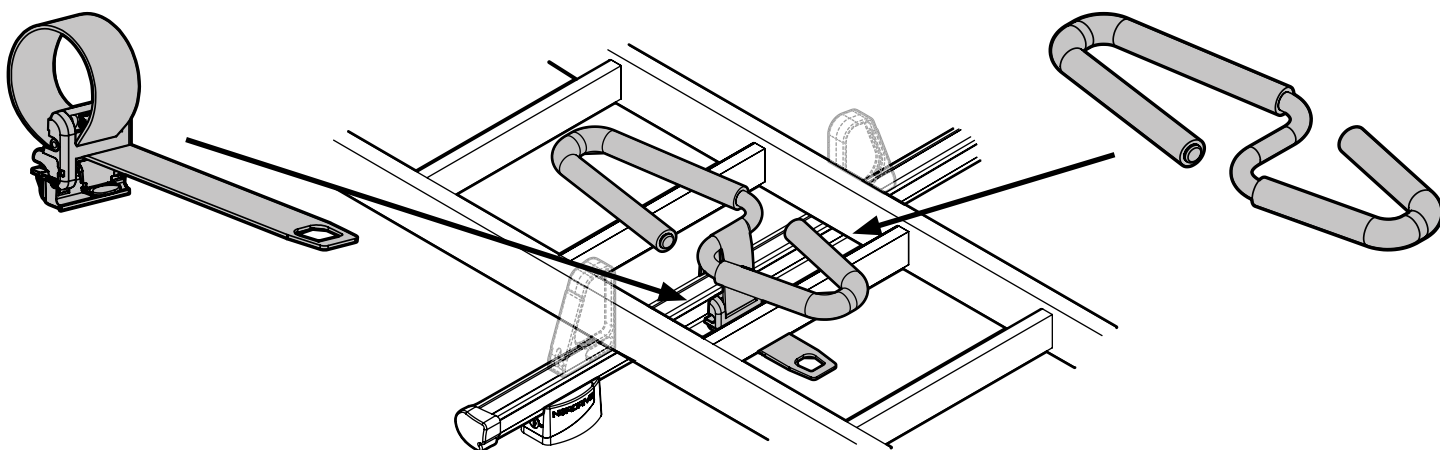

NORDRIVE®
TRANSPORT SOLUTIONS

NORDRIVE® is a registered trademark of
LAMPA S.p.A.
Via G. Rossa 53/55, 46019 Viadana (MN) ITALY
Tel. +39 0375 820700
UNI EN ISO 9001:2008 Certified Company
www.nordrive.it
www.lampa.it