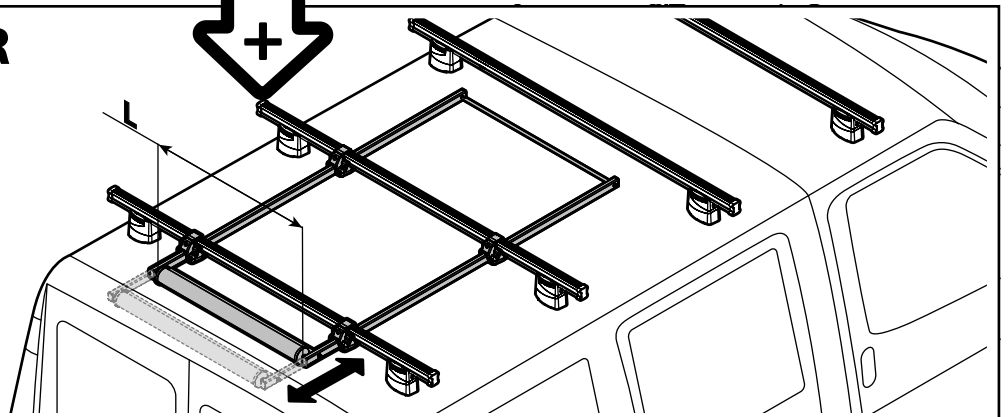

EXTENSION ROLLER

N11020	U-0	L = 64 cm
N11021	U-7	L = 96 cm

- (I) Lotto di produzione da comunicare per eventuali ricambi
- (GB) Production lot number to be communicated for any spare parts
- (F) Lot de production à communiquer pour toute pièce de rechange
- (D) Produktionscharge für eventuelle Ersatzteile
- (E) Lote de producción a comunicar por cualquier repuesto

Lot.

NORDRIVE®
TRANSPORT SOLUTIONS

NORDRIVE® is a registered trademark of
LAMPA S.p.A.
Via G. Rossa 53/55, 46019 Viadana (MN) ITALY
Tel. +39 0375 820700
UNI EN ISO 9001:2008 Certified Company
www.nordrive.it
www.lampa.it