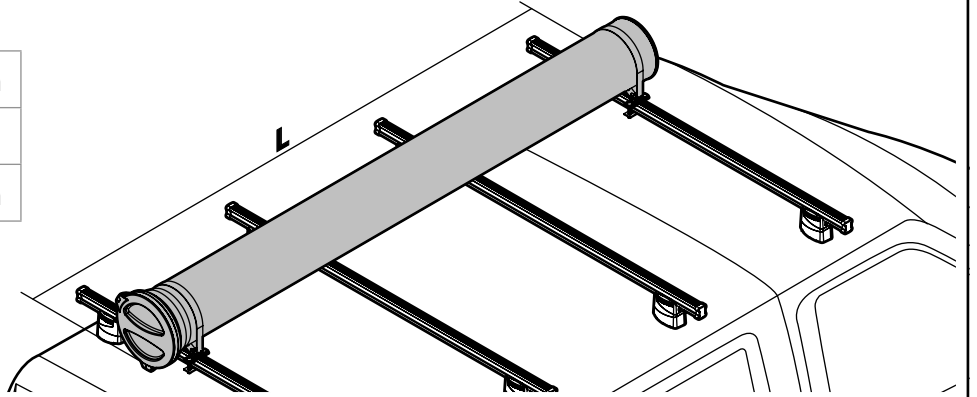

## SPOILER

<b>N11057</b>	<b>KP-9</b>	L = 95 cm
<b>N11058</b>	<b>KP-11</b>	L = 110 cm

OPTIONALS PER / FOR / FÜR:

**Kargo** series

Acciaio / Steel

**Kargo-Plus** series

Alluminio / Aluminium

**KARGO-TUBE**

<b>N11050</b>	<b>T200</b>	L = 205 cm
<b>N11051</b>	<b>T300</b>	L = 305 cm
<b>N11052</b>	<b>T400</b>	L = 405 cm

**LADDER HOLDER STRAPS**

**N11065** U-5

**LADDER STEP ADAPTER**

**N11067** U-6

RICHIESTO  
REQUIRED  
REQUIS  
ERFORDERLICH  
NECESSARIO