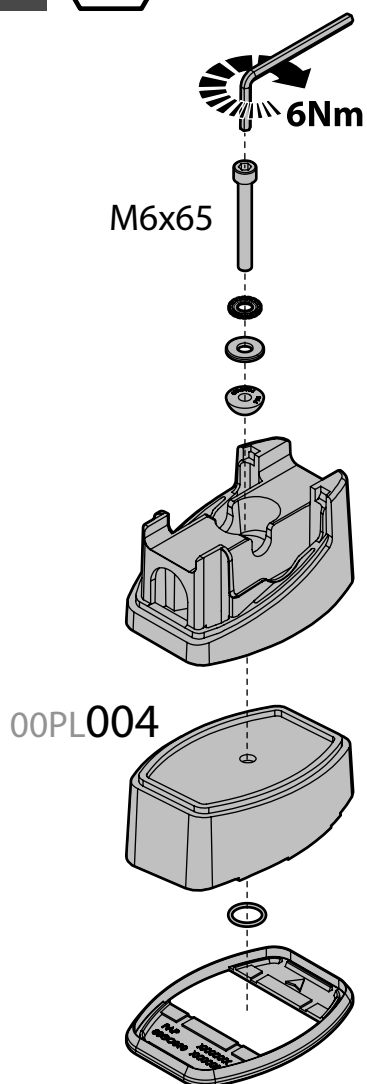

Art. **N30003**

**KIT x6**

**FIAT DOBLÓ**  
(CARGO, CARGO MAXI, COMBI)

2000  
11/00 → 12/09

L = 2583mm  
H = 1831mm

L = 2963mm  
H = 1831mm

L = 2583mm  
H = 2086mm

SENZA VOLETTO  
WITHOUT ROOF  
WINDOW  
OHNE DACHLUKE

1

2

A

2

B

2

C