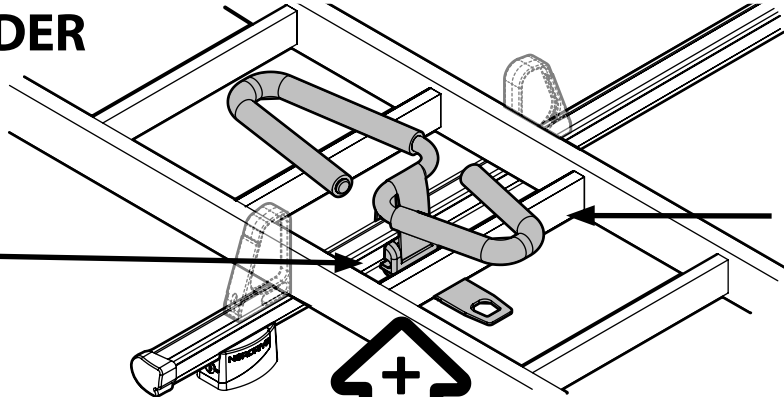

## SPOILER

<b>N11057</b>	<b>KP-9</b>	L = 95 cm
<b>N11058</b>	<b>KP-11</b>	L = 110 cm

OPTIONALS PER / FOR / FÜR:

**Kargo** series

Acciaio / Steel

**Kargo-Plus** series

Alluminio / Aluminium

**KARGO-TUBE**

<b>N11050</b>	<b>T200</b>	L = 205 cm
<b>N11051</b>	<b>T300</b>	L = 305 cm
<b>N11052</b>	<b>T400</b>	L = 405 cm

**LADDER HOLDER STRAPS**

**N11065** U-5

**LADDER STEP ADAPTER**

**N11067** U-6

RICHIESTO  
REQUIRED  
REQUIS  
ERFORDERLICH  
NECESSARIO