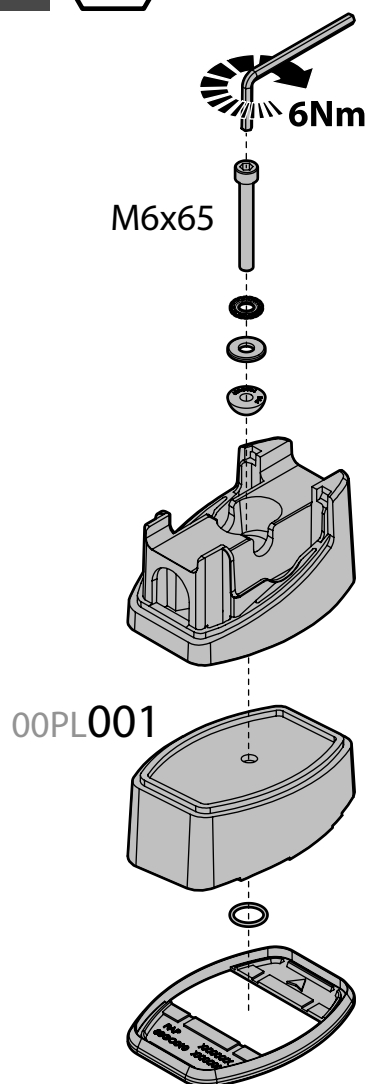

(I) ISTRUZIONI DI MONTAGGIO
(GB) FITTING INSTRUCTIONS
(D) MONTAGEANLEITUNG
(F) INSTRUCTIONS DE MONTAGE
(E) ISTRUCCIONES DE MONTAJE
(P) INSTRUÇÕES DE MONTAGEM
(NL) MONTAGE-INSTRUCTIES
(S) MONTERINGSANVISNING

(FIN) ASENNUSOHJE
(EST) PAIGALDUSJUHEND
(LAT) STIPRINĀŠANAS INSTRUKCIJA
(LT) PRITVIRTINIMO INSTRUKCIJOS
(PL) INSTRUKCJA MONTAŻU
(RUS) Инструкции по установке
(CZ) NÁVOD NA MONTÁŽ
(SK) NÁVOD NA MONTÁŽ

(SLO) NAVODILA ZA PRITRJEVANJE
(HR) UPUTA ZA SASTAVLJANJE
(H) A FELSZERELÉS MÓDJA
(GR) Οδηγία συναρμολόγησης
(TR) MONTAJ TALIMATLARL
(BG) ИНСТРУКЦИИ ЗА МОНТАЖ
(SRB) UPUTSTVA ZA MONTAŽU

1

2

A

2

B

2

C