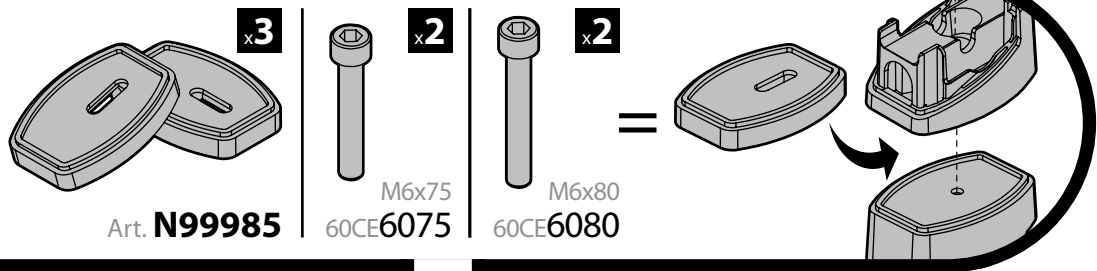

<b>N11050</b>	<b>T200</b>	L = 205 cm
<b>N11051</b>	<b>T300</b>	L = 305 cm
<b>N11052</b>	<b>T400</b>	L = 405 cm

**LADDER HOLDER STRAPS**

**N11065** U-5

**LADDER STEP ADAPTER**

**N11067** U-6

RICHIESTO  
REQUIRED  
REQUIS  
ERFORDERLICH  
NECESSARIO