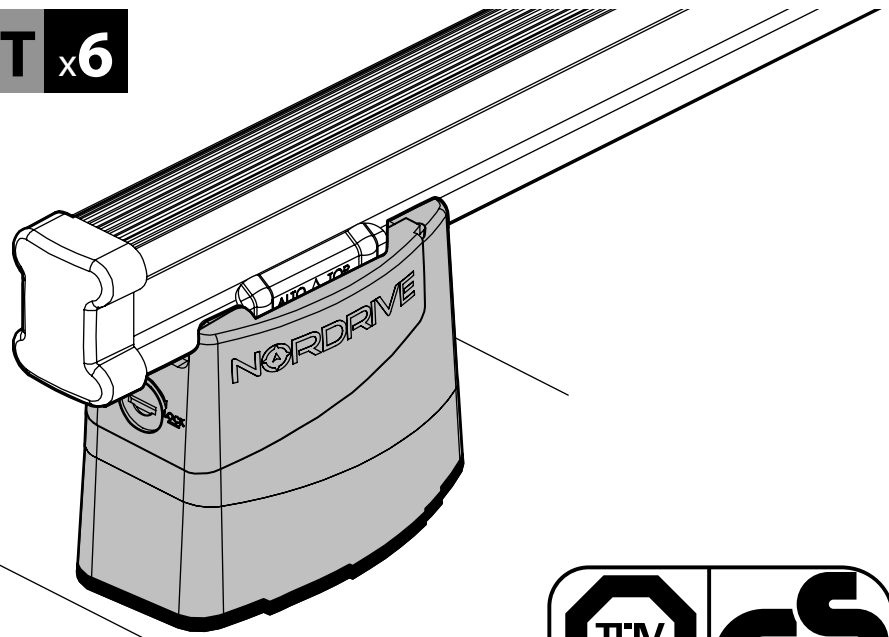

Art. **N30003**

KIT x6

FIAT DOBLÓ
(CARGO, CARGO MAXI, COMBI)

2000
11/00 → 12/09

☒ L = 2583mm
H = 1831mm

☒ L = 2963mm
H = 1831mm

☐ L = 2583mm
H = 2086mm

☒ SENZA VOLETTO
WITHOUT ROOF
WINDOW
OHNE DACHLUKE

☒ CON VOLETTO
WITH ROOF WINDOW
MIT DACHLUKE

- ① ISTRUZIONI DI MONTAGGIO
- GB FITTING INSTRUCTIONS
- ④ MONTAGEANLEITUNG
- ⑥ INSTRUCTIONS DE MONTAGE
- ⑤ ISTRUCCIONES DE MONTAJE
- ② INSTRUÇÕES DE MONTAGEM
- NL MONTAGE-INSTRUCTIES
- ③ MONTERINGSANVISNING
- FIN ASENNUSOHJE
- EST PAIGALDUSJUHEND
- LA STIPRINĀŠANAS INSTRUKCIJA
- LT PRITVIRTINIMO INSTRUKCIJOS
- PL INSTRUKCJA MONTAŻU
- RU Инструкции по установке
- CZ NÁVOD NA MONTÁŽ
- SK NÁVOD NA MONTÁŽ
- SL NAVODILA ZA PRITRJEVANJE
- HR UPUTA ZA SASTAVLJANJE
- H A FELSZERELÉS MÓDJA
- GR Οδηγία συναρμολόγησης
- TR MONTAJ TALIMATLARL
- BG ИНСТРУКЦИИ ЗА МОНТАЖ
- SRB UPUTSTVA ZA MONTAŽU

- ① ADATTO PER
- GB SUITABLE FOR
- ⑥ INDIQUÉ POUR
- ④ GEEIGNET FÜR
- ⑤ ADECUADA PARA

NORDRIVE
KARGO SERIES

Kargo
ACCIAIO
Steel

- ① BARRE KARGO
- GB KARGO BARS
- ⑥ BARRES KARGO
- ④ DACH-LASTENTRÄGER KARGO
- ⑤ BARRES KARGO

Art. **N10005** x3

Kargo-Plus
ALLUMINIO
Aluminium

- ① BARRE KARGO-PLUS
- GB KARGO-PLUS BARS
- ⑥ BARRES KARGO-PLUS
- ④ DACH-LASTENTRÄGER KARGO-PLUS
- ⑤ BARRES KARGO-PLUS

Art. **N10035** x3