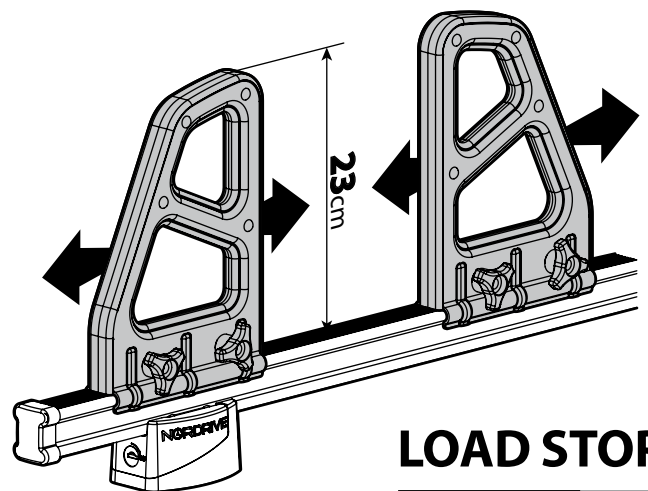

Kargo series

Acciaio / Steel

KARGO ROLLER

N11000	K-0	L = 64 cm
N11003	K-7	L = 96 cm

LOAD STOPS

N11001 K-1

LOAD STOPS

N11002 K-2