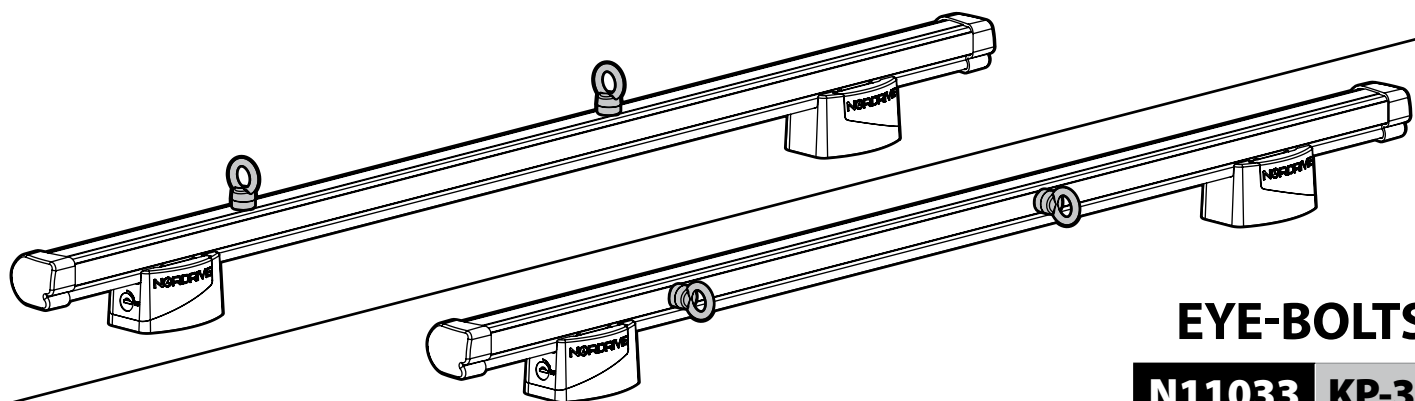

EYE-BOLTS

N11033 KP-3