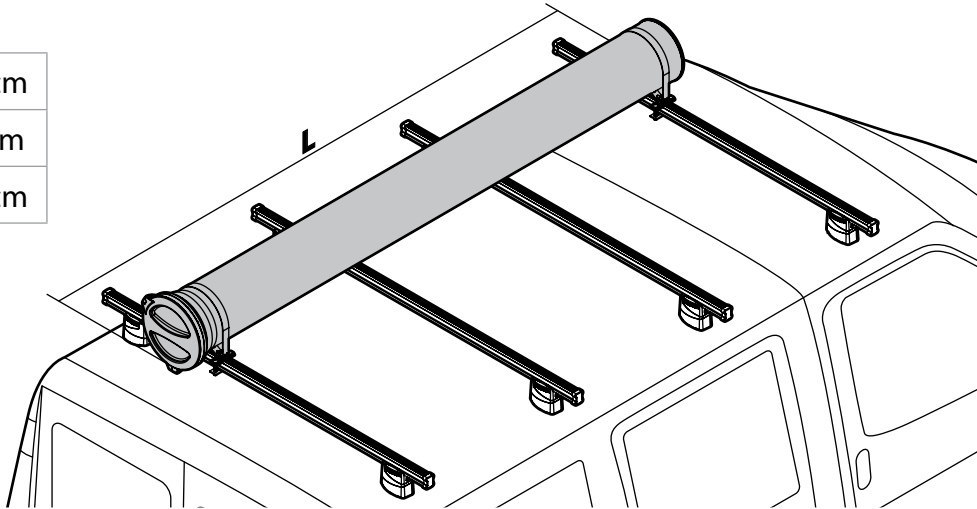

Kargo series

Acciaio / Steel

Kargo-Plus
series

Alluminio / Aluminium

KARGO-TUBE

N11050	T200	L = 205 cm
N11051	T300	L = 305 cm
N11052	T400	L = 405 cm

LADDER HOLDER STRAPS

N11065 U-5