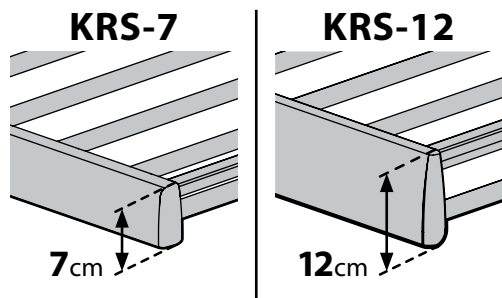

KRS-7

KRS-12

- ⓘ CESTE PORTATUTTO KRS-7 / KRS-12
- ⒼB KRS-7 / KRS-12 VAN ROOF RACKS
- Ⓕ GALERIE KRS-7 / KRS-12
- Ⓓ DACHKÖRBEIN KRS-7 / KRS-12
- Ⓔ BACAS KRS-7 / KRS-12

Art. **N10015** x3

Art. **N10045** x3

NORDRIVE®

TRANSPORT SOLUTIONS