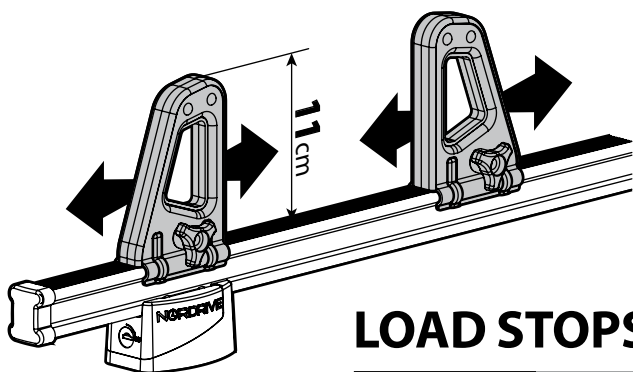

Kargo series

Acciaio / Steel

KARGO ROLLER

N11000	K-0	L = 64 cm
N11003	K-7	L = 96 cm

LOAD STOPS

N11001 K-1

LOAD STOPS

N11002 K-2