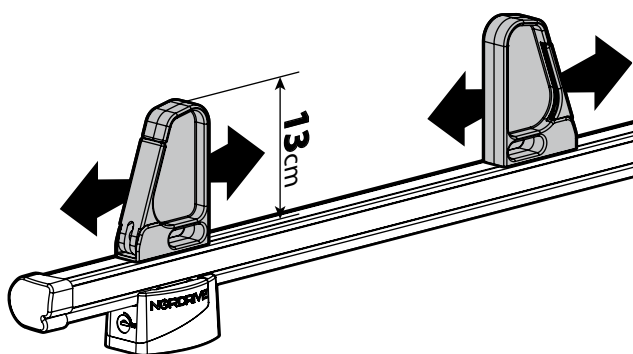

SPOILER

N11053	K-9	L = 95 cm
N11054	K-11	L = 110 cm

OPTIONALS PER / FOR / FÜR:

Kargo-Plus series

Alluminio / Aluminium

KARGO ROLLER

N11030 KP-0 L = 64 cm

N11034 KP-7 L = 96 cm