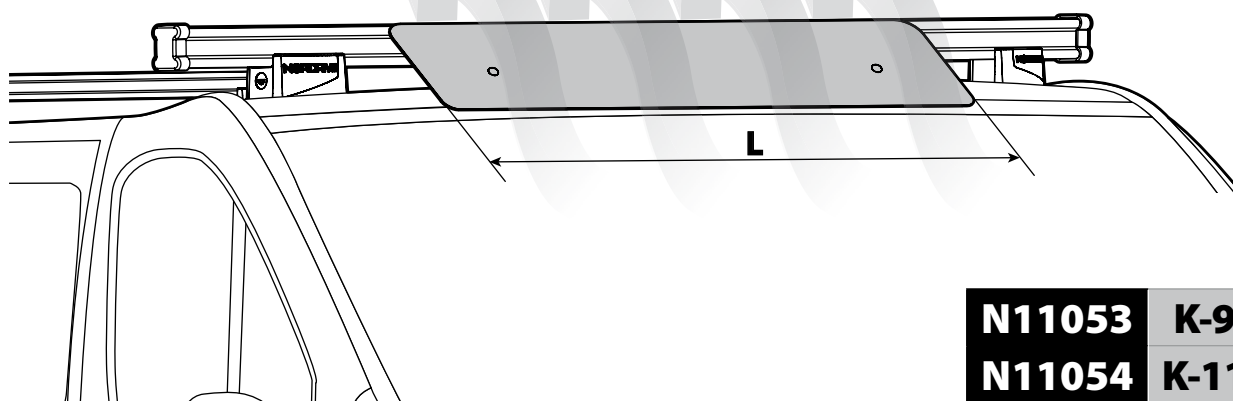

Kargo series

Acciaio / Steel

KARGO ROLLER

N11000	K-0	L = 64 cm
N11003	K-7	L = 96 cm

LOAD STOPS

N11001 K-1

LOAD STOPS

N11002 K-2