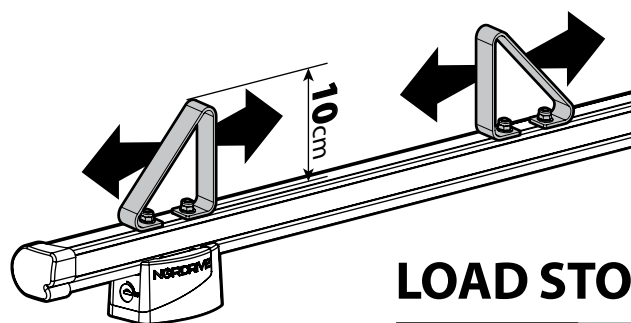

SPOILER

N11053	K-9	L = 95 cm
N11054	K-11	L = 110 cm

OPTIONALS PER / FOR / FÜR:

Kargo-Plus series

Alluminio / Aluminium

KARGO ROLLER

N11030 KP-0 L = 64 cm

N11034 KP-7 L = 96 cm