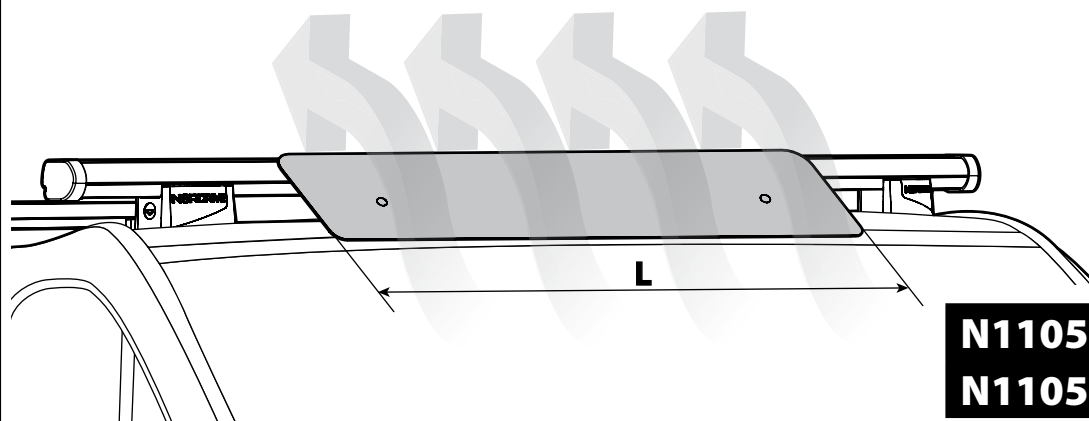

SPOILER

N11057 KP-9 L = 95 cm

N11058 KP-11 L = 110 cm