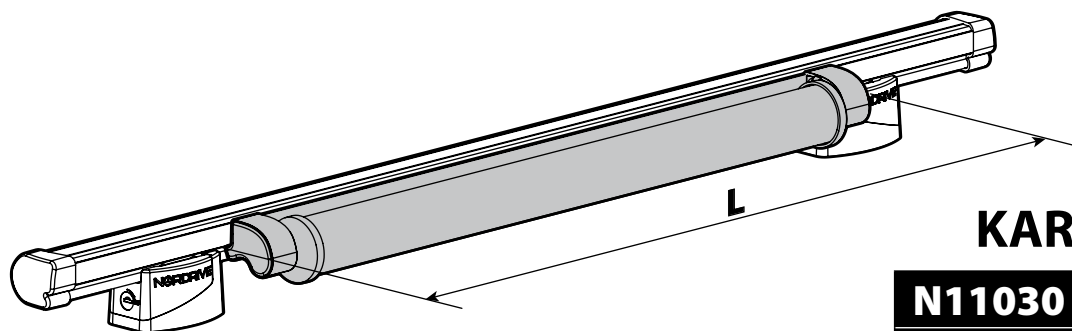

SPOILER

N11053	K-9	L = 95 cm
N11054	K-11	L = 110 cm

OPTIONALS PER / FOR / FÜR:

Kargo-Plus series

Alluminio / Aluminium

KARGO ROLLER

N11030 KP-0 L = 64 cm

N11034 KP-7 L = 96 cm