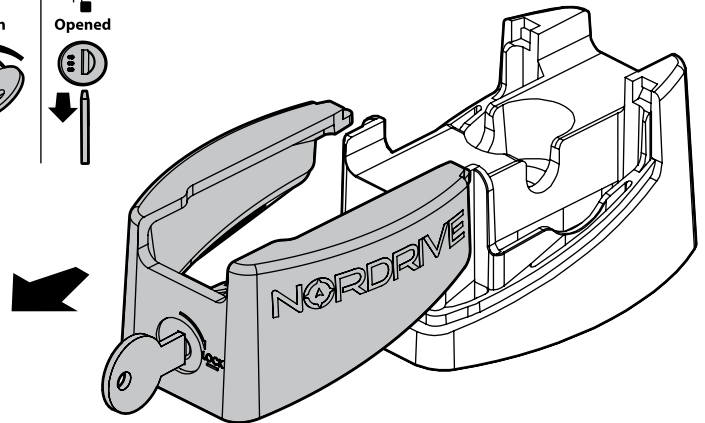

NORDDRIVE®

TRANSPORT SOLUTIONS

Art. **N30032**