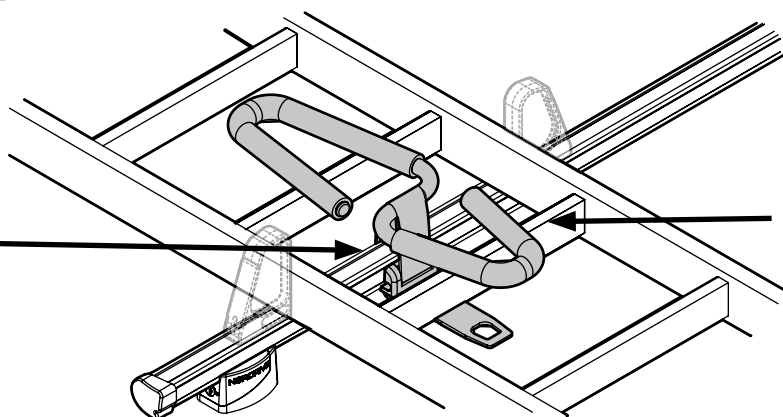

## SPOILER

<b>N11057</b>	<b>KP-9</b>	L = 95 cm
<b>N11058</b>	<b>KP-11</b>	L = 110 cm

**OPTIONALS** PER / FOR / FÜR:

**Kargo** series

Acciaio / Steel

**Kargo-Plus**  
series

Alluminio / Aluminium

**KARGO-TUBE**

<b>N11050</b>	<b>T200</b>	L = 205 cm
<b>N11051</b>	<b>T300</b>	L = 305 cm
<b>N11052</b>	<b>T400</b>	L = 405 cm

91CA0340 105

**LADDER HOLDER STRAPS**

**N11065** U-5

**LADDER STEP ADAPTER**

**N11067** U-6

**EXTENSION ROLLER**