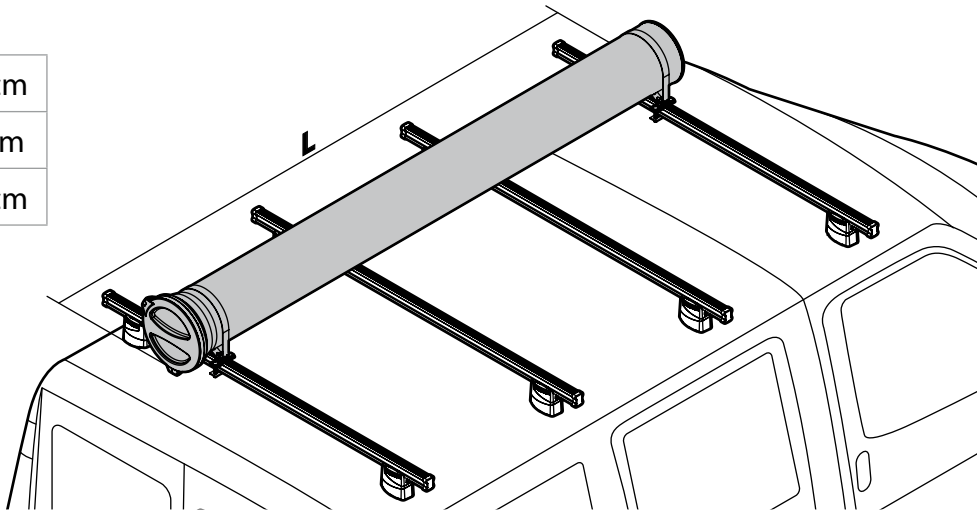

OPTIONALS PER / FOR / FÜR:

Kargo series

Acciaio / Steel

Kargo-Plus
series

Alluminio / Aluminium

KARGO-TUBE

N11050	T200	L = 205 cm
N11051	T300	L = 305 cm
N11052	T400	L = 405 cm

91CA0340 105

LADDER HOLDER STRAPS

N11065 U-5