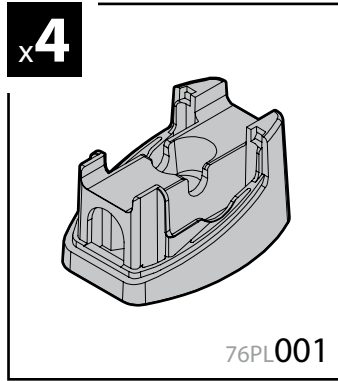

NORDDRIVE®

TRANSPORT SOLUTIONS

Art. **N30032**