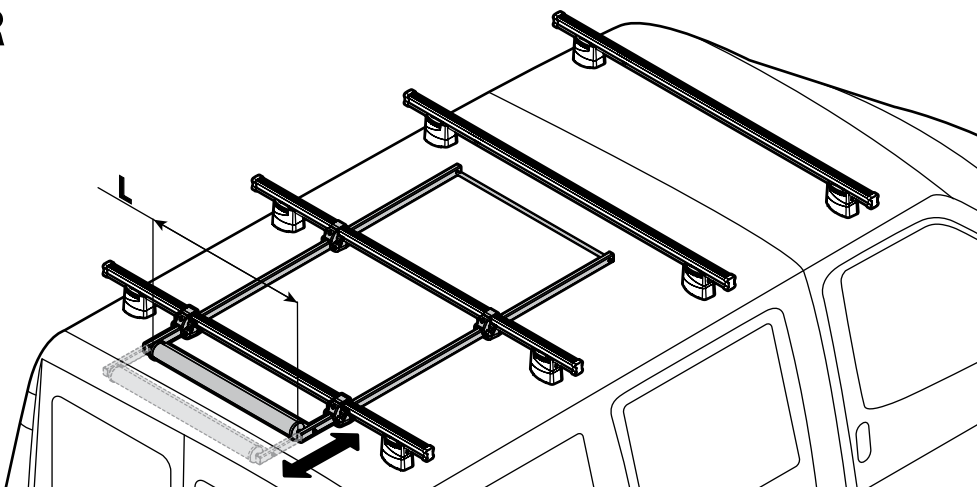

EXTENSION ROLLER

N11020	U-0	L = 64 cm
N11021	U-7	L = 96 cm

- (I) Lotto di produzione da comunicare per eventuali ricambi
- (GB) Production lot number to be communicated for any spare parts
- (F) Lot de production à communiquer pour toute pièce de rechange
- (D) Produktionscharge für eventuelle Ersatzteile
- (E) Lote de producción a comunicar por cualquier repuesto

Lot.

NORDRIVE®
TRANSPORT SOLUTIONS

NORDRIVE® is a registered trademark of
LAMPA S.p.A.
Via G. Rossa 53/55, 46019 Viadana (MN) ITALY
Tel. +39 0375 820700
UNI EN ISO 9001:2008 Certified Company
www.nordrive.it
www.lampa.it