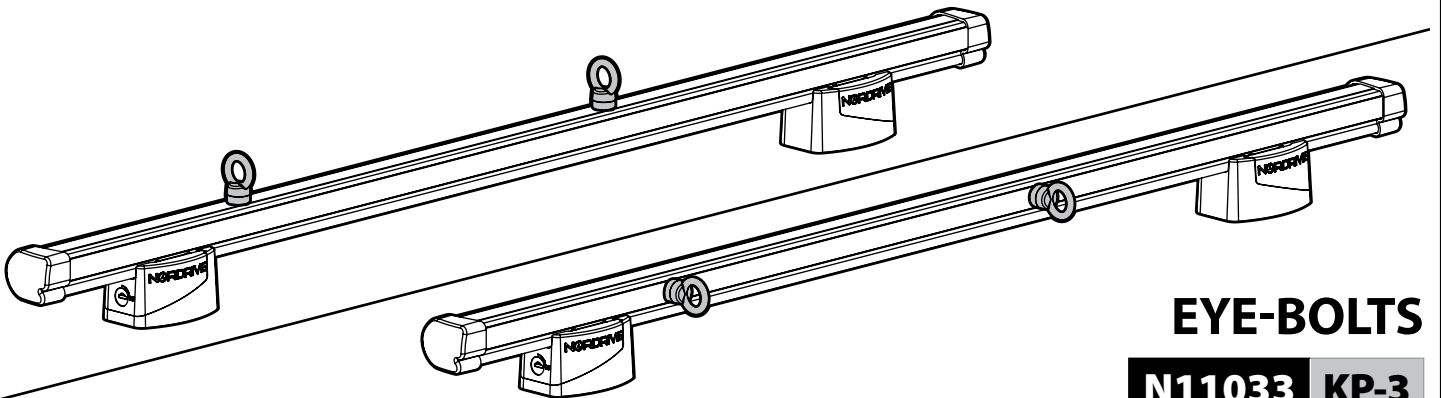

Alluminio / Aluminium

KARGO ROLLER

N11030	KP-0	L = 64 cm
N11034	KP-7	L = 96 cm

LOAD STOPS

N11031 KP-1

EYE-BOLTS

N11033 KP-3

SPOILER