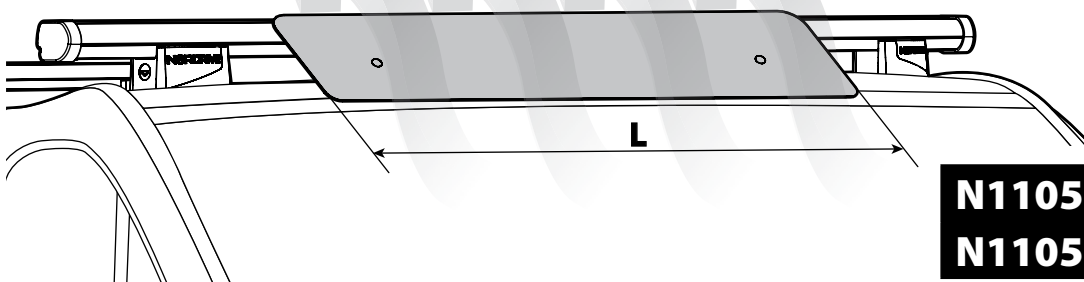

SPOILER

N11057	KP-9	L = 95 cm
N11058	KP-11	L = 110 cm