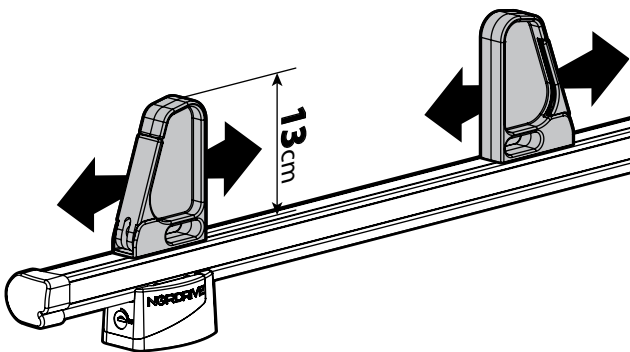

LOAD STOPS

N11031 KP-1