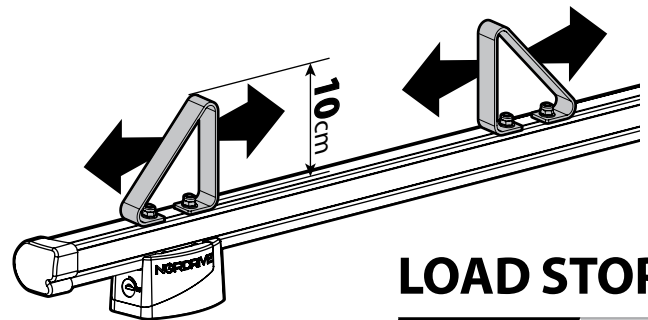

LOAD STOPS

N11031 KP-1