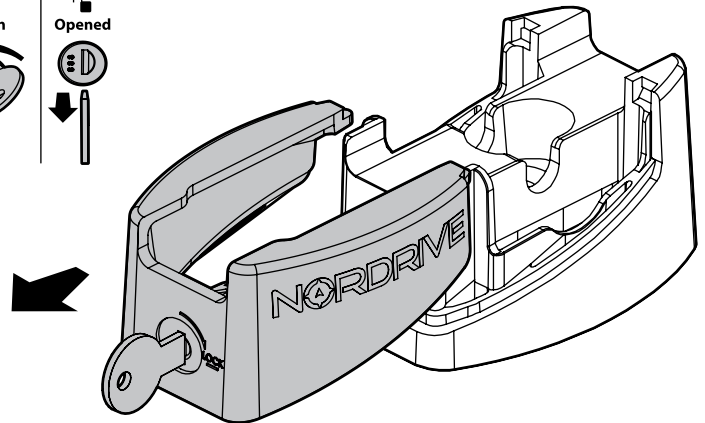

NORDDRIVE®

TRANSPORT SOLUTIONS

Art. **N30132**