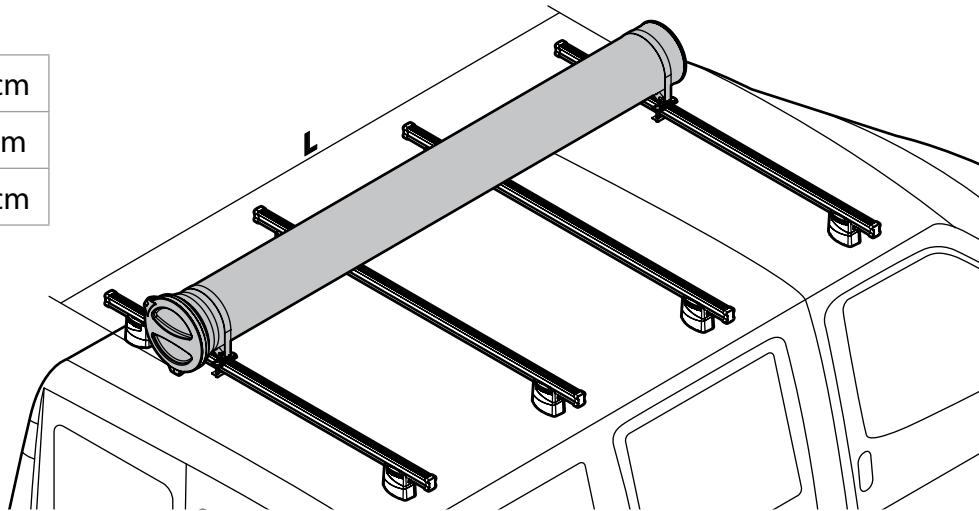

N11057	KP-9	L = 95 cm
N11058	KP-11	L = 110 cm

OPTIONALS PER / FOR / FÜR:

Kargo series

Acciaio / Steel

Kargo-Plus
series

Alluminio / Aluminium

KARGO-TUBE

N11050	T200	L = 205 cm
N11051	T300	L = 305 cm
N11052	T400	L = 405 cm