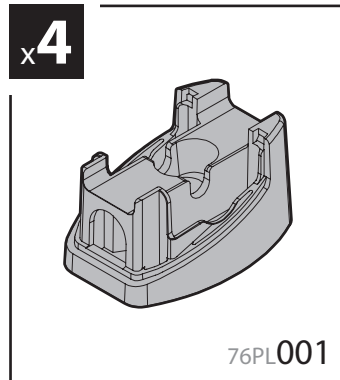

NORDRIVE®

TRANSPORT SOLUTIONS

Art. **N30182**