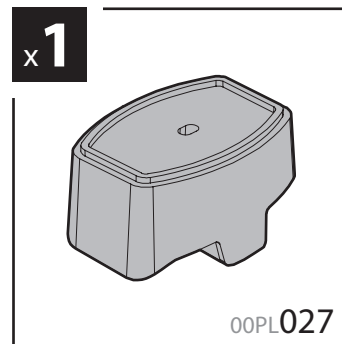

NORDRIVE®

TRANSPORT SOLUTIONS

Art. **N30182**