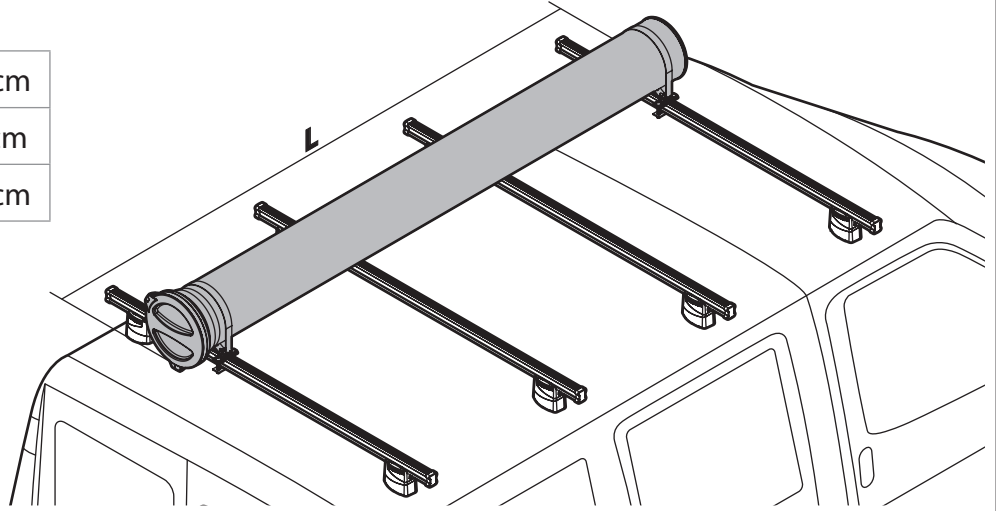

N11058 KP-11 L = 110 cm

OPTIONALS PER / FOR / FÜR:

Kargo series

Acciaio / Steel

Kargo-Plus
series

Alluminio / Aluminium

KARGO-TUBE

N11050	T200	L = 205 cm
N11051	T300	L = 305 cm
N11052	T400	L = 405 cm