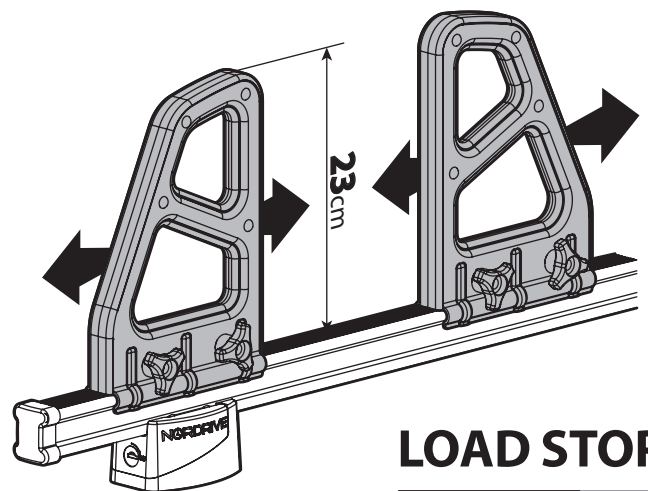

6

7

Kargo series

Acciaio / Steel

KARGO ROLLER

N11000	K-0	L = 64 cm
N11003	K-7	L = 96 cm

LOAD STOPS

N11001 K-1