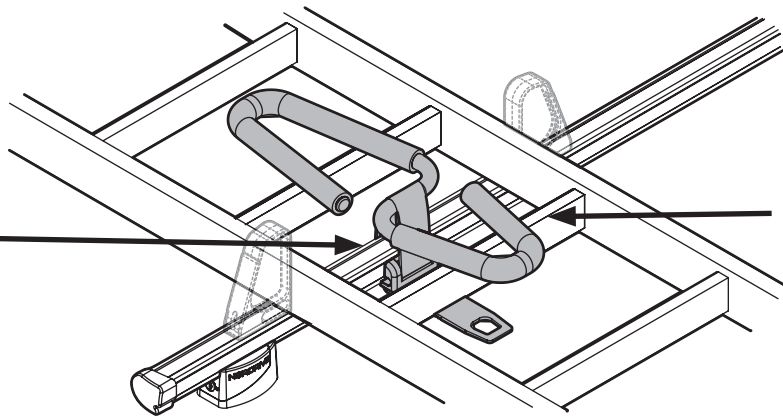

LADDER STEP ADAPTER

N11067 U-6