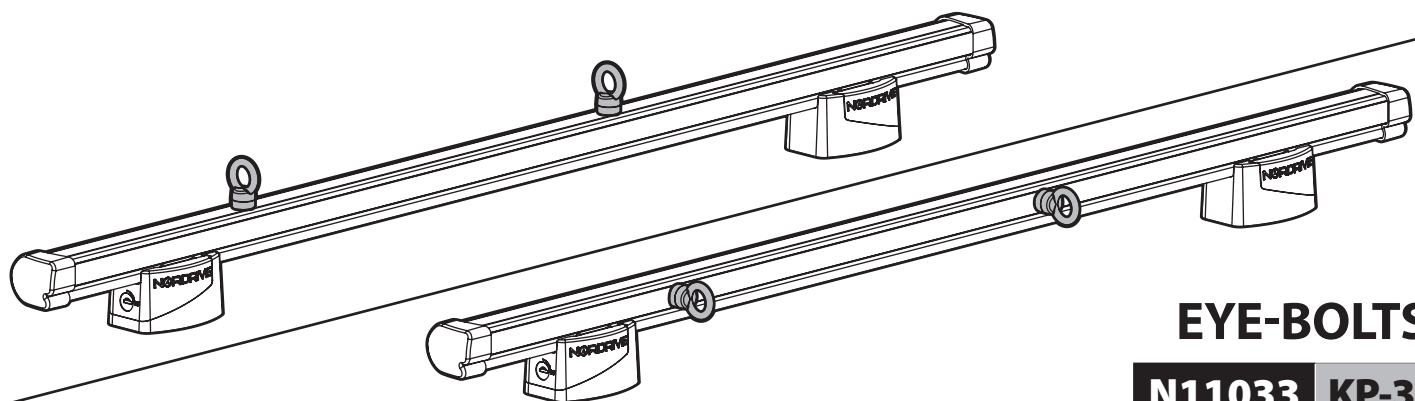

EYE-BOLTS

N11033 KP-3