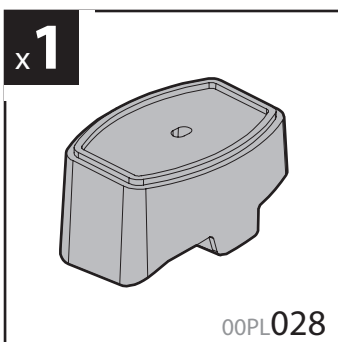

NORDRIVE®

TRANSPORT SOLUTIONS

Art. **N30182**