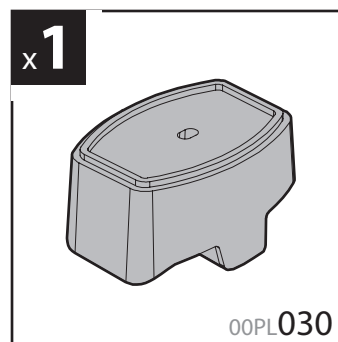

NORDRIVE®

TRANSPORT SOLUTIONS

Art. **N30182**