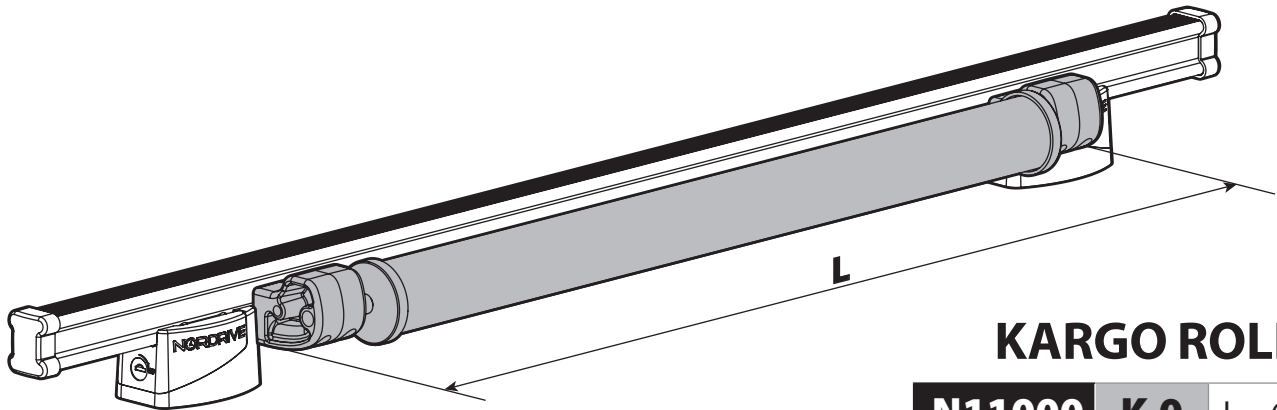

6

7

Kargo series

Acciaio / Steel

KARGO ROLLER

N11000	K-0	L = 64 cm
N11003	K-7	L = 96 cm

LOAD STOPS

N11001 K-1