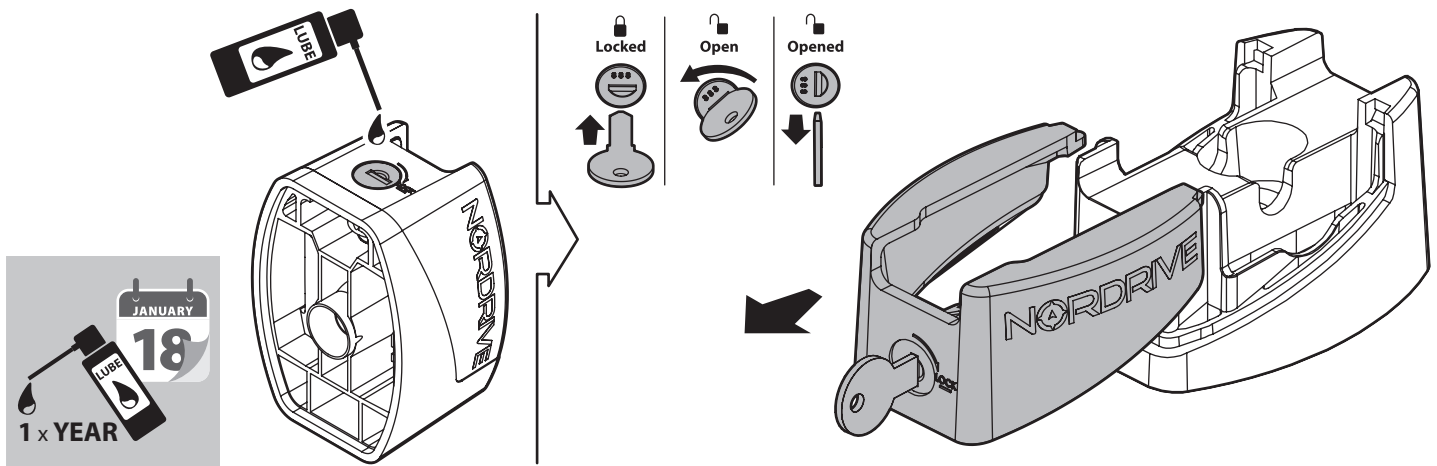

NORDRIVE®

TRANSPORT SOLUTIONS

Art. **N30182**