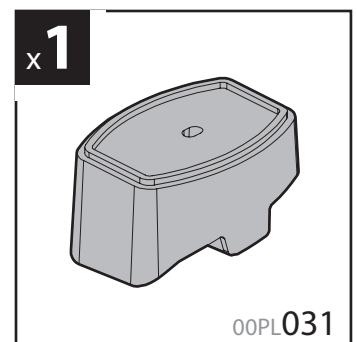

NORDRIVE®

TRANSPORT SOLUTIONS

Art. **N30182**