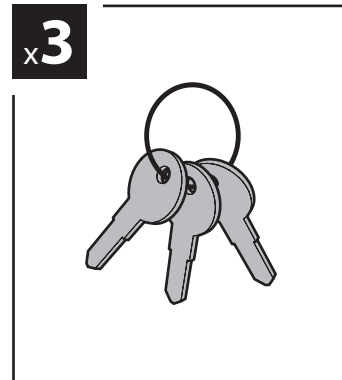

NORDRIVE®

TRANSPORT SOLUTIONS

Art. **N30182**