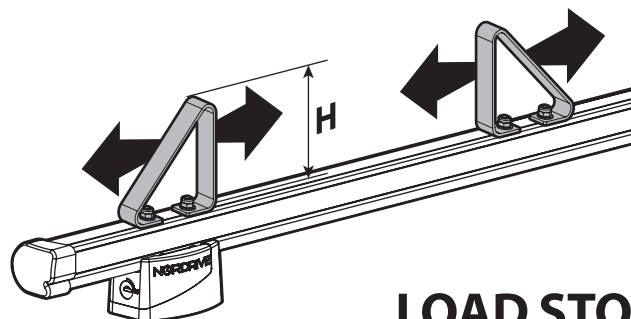

LOAD STOPS

N11031 KP-1