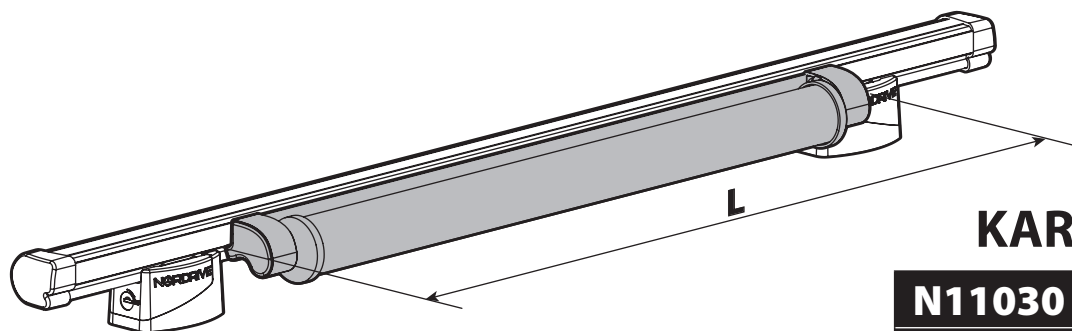

LOAD STOPS

N11002 K-2

SPOILER

N11053	K-9	L = 95 cm
N11054	K-11	L = 110 cm

OPTIONALS PER / FOR / FÜR:

Kargo-Plus series

Alluminio / Aluminium

KARGO ROLLER