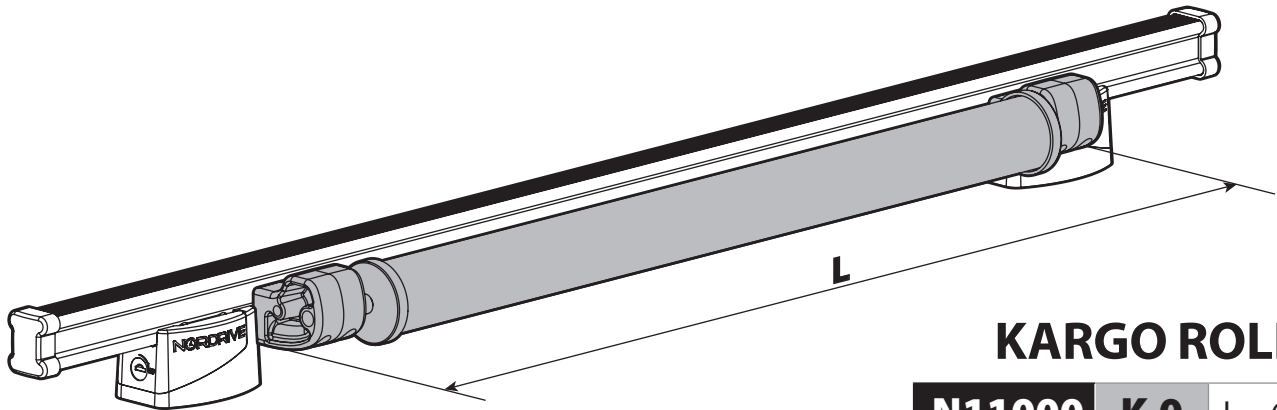

7

8

Kargo series

Acciaio / Steel

KARGO ROLLER

N11000	K-0	L = 64 cm
N11003	K-7	L = 96 cm

LOAD STOPS

N11001 K-1