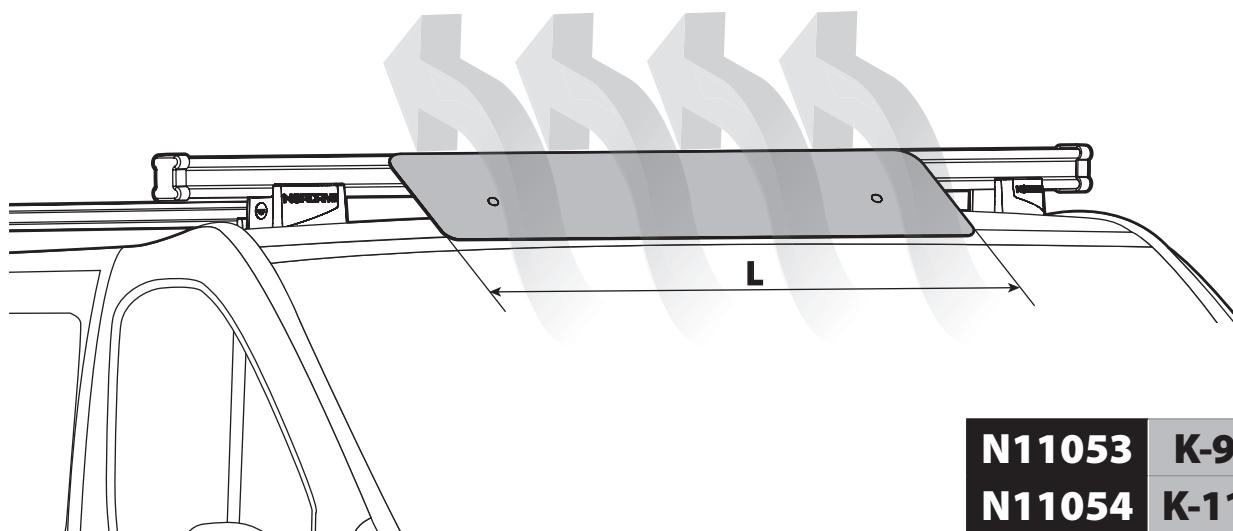

LOAD STOPS

N11002 K-2

SPOILER

N11053	K-9	L = 95 cm
N11054	K-11	L = 110 cm

OPTIONALS PER / FOR / FÜR:

Kargo-Plus series

Alluminio / Aluminium

KARGO ROLLER