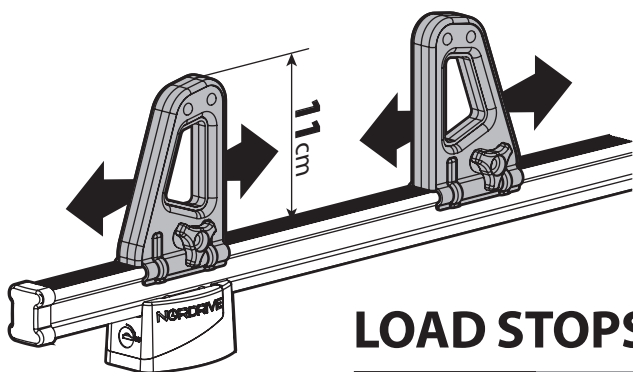

LOAD STOPS

N11001 K-1