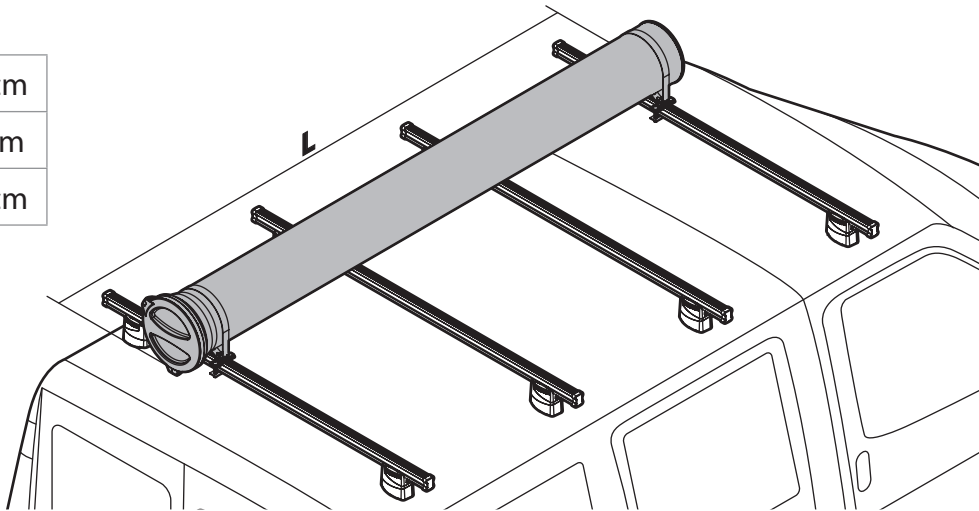

N11058 KP-11 L = 110 cm

OPTIONALS PER / FOR / FÜR:

Kargo series

Acciaio / Steel

Kargo-Plus
series

Alluminio / Aluminium

KARGO-TUBE

N11050	T200	L = 205 cm
N11051	T300	L = 305 cm
N11052	T400	L = 405 cm