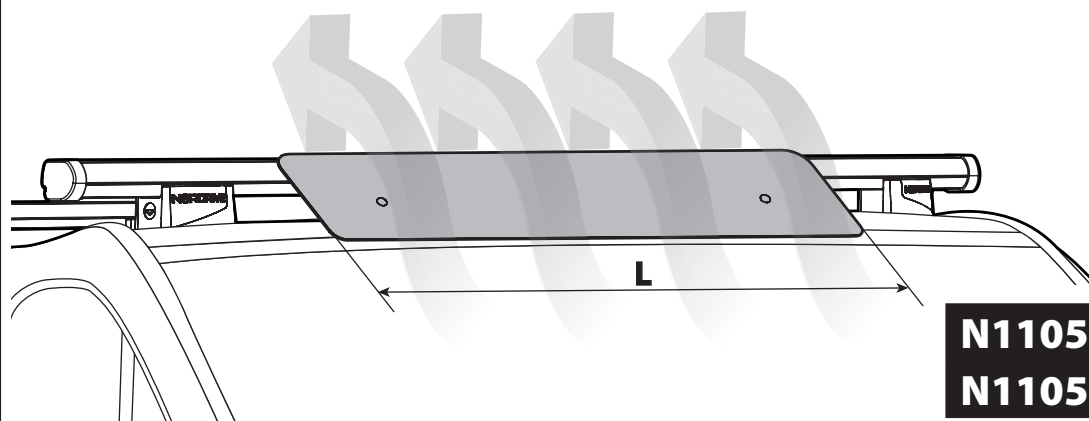

N11030 KP-0 L = 64 cm

N11034 KP-7 L = 96 cm

LOAD STOPS

N11031 KP-1

EYE-BOLTS

N11033 KP-3

SPOILER

N11057 KP-9 L = 95 cm