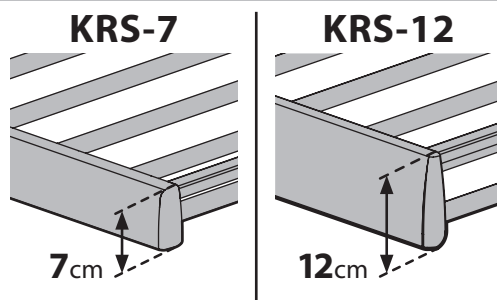

KRS-7

KRS-12

- ⓘ CESTE PORTATUTTO KRS-7 / KRS-12
- ⒸB KRS-7 / KRS-12 VAN ROOF RACKS
- Ⓕ GALERIE KRS-7 / KRS-12
- Ⓓ DACHKÖRBEIN KRS-7 / KRS-12
- Ⓔ BACAS KRS-7 / KRS-12

NORDRIVE®

TRANSPORT SOLUTIONS