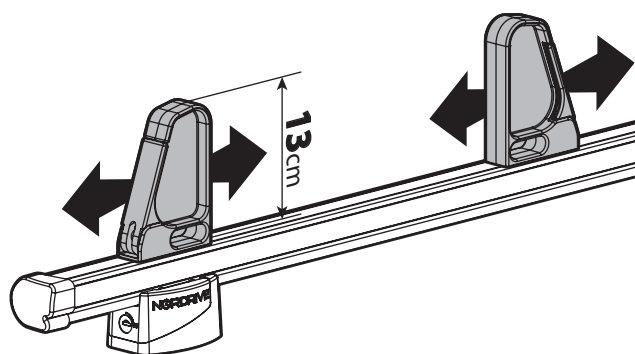

LOAD STOPS

N11031 KP-1