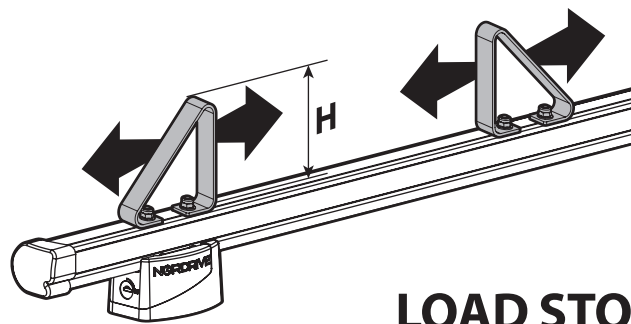

LOAD STOPS

N11031 KP-1