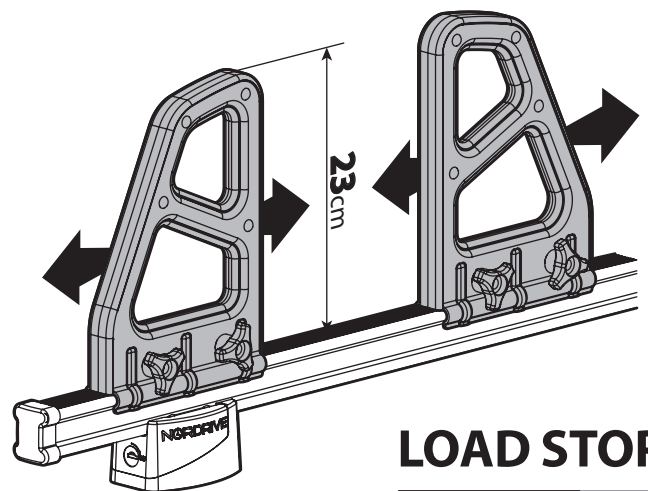

LOAD STOPS

N11002 K-2

SPOILER

N11053	K-9	L = 95 cm
N11054	K-11	L = 110 cm

OPTIONALS PER / FOR / FÜR:

Kargo-Plus series

Alluminio / Aluminium

KARGO ROLLER