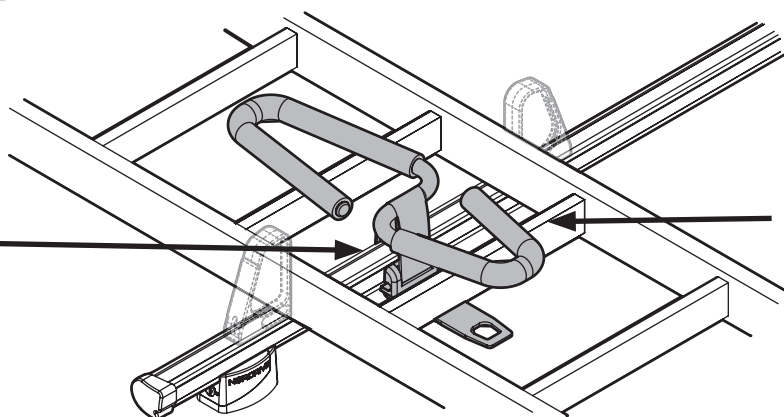

LADDER STEP ADAPTER

N11067 U-6