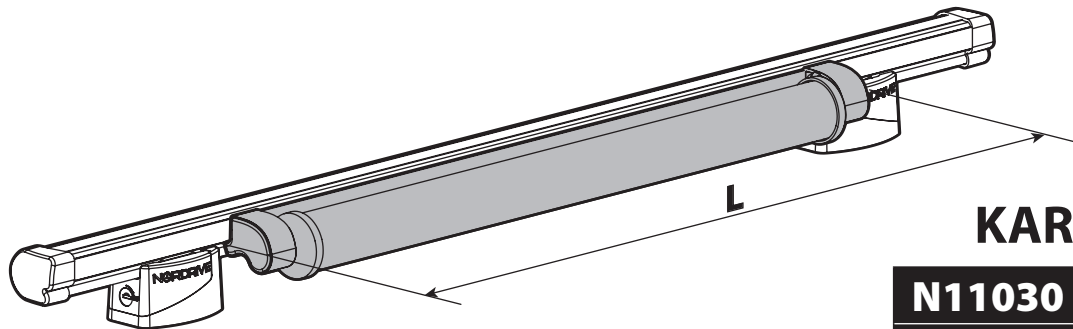

N11001 K-1

LOAD STOPS

N11002 K-2

SPOILER

N11053	K-9	L = 95 cm
N11054	K-11	L = 110 cm

OPTIONALS PER / FOR / FÜR:

Kargo-Plus series

Alluminio / Aluminium