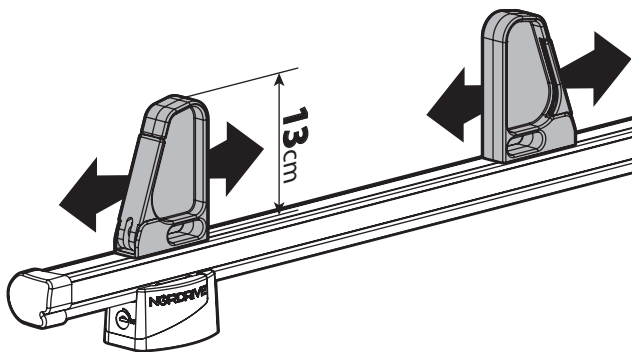

LOAD STOPS

N11031 KP-1