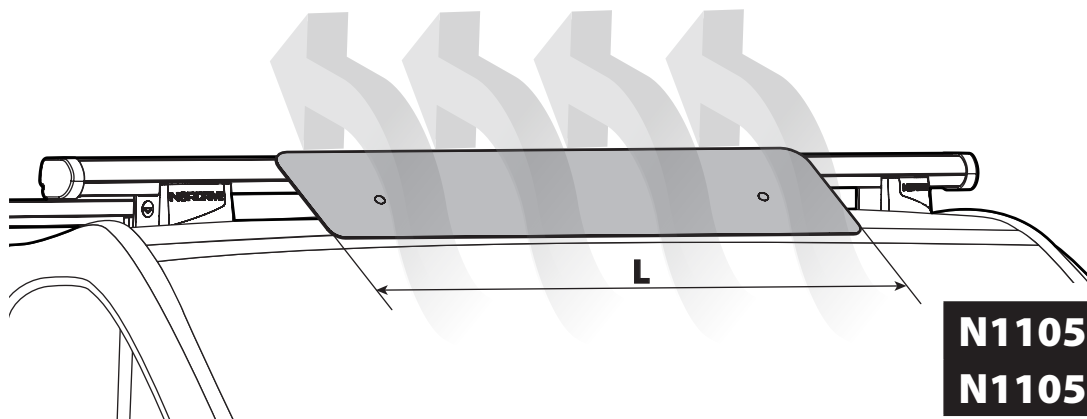

SPOILER

N11057	KP-9	L = 95 cm
N11058	KP-11	L = 110 cm