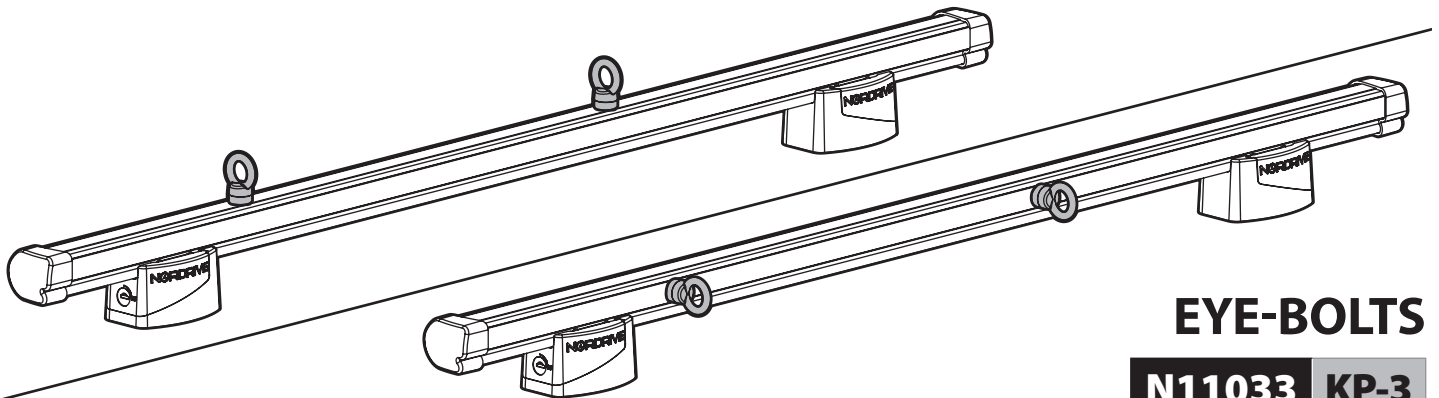

EYE-BOLTS

N11033 KP-3