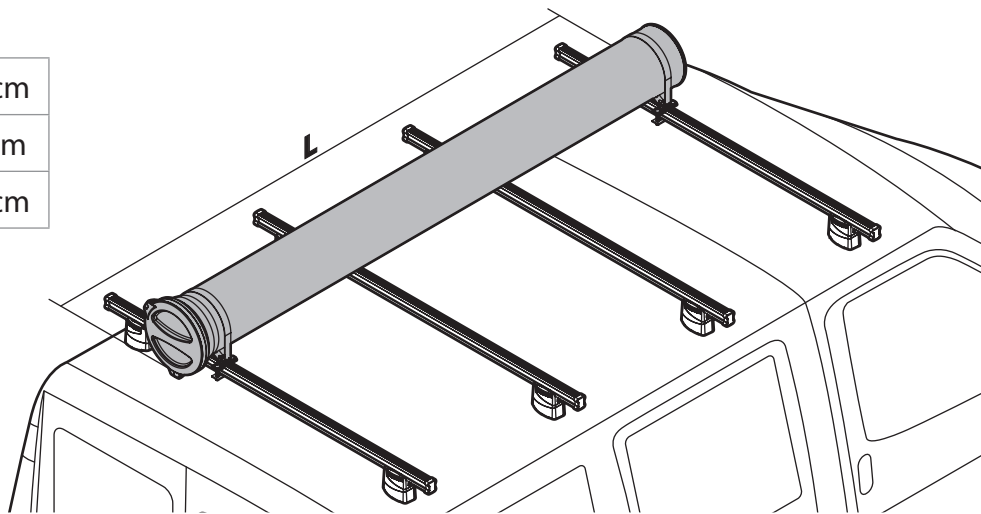

OPTIONALS PER / FOR / FÜR:

Kargo series

Acciaio / Steel

Kargo-Plus
series

Alluminio / Aluminium

KARGO-TUBE

N11050	T200	L = 205 cm
N11051	T300	L = 305 cm
N11052	T400	L = 405 cm

LADDER HOLDER STRAPS