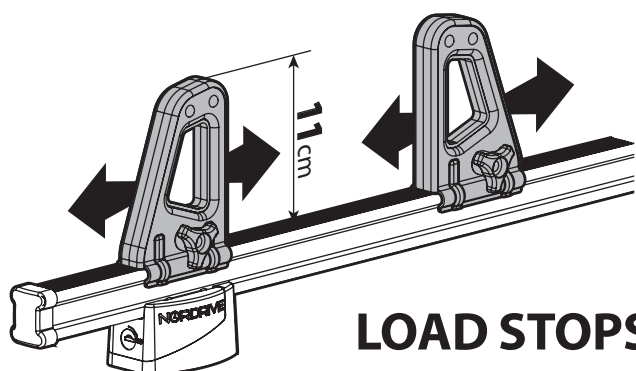

5

6

7

Kargo series

Acciaio / Steel

KARGO ROLLER

N11000	K-0	L = 64 cm
N11003	K-7	L = 96 cm

LOAD STOPS