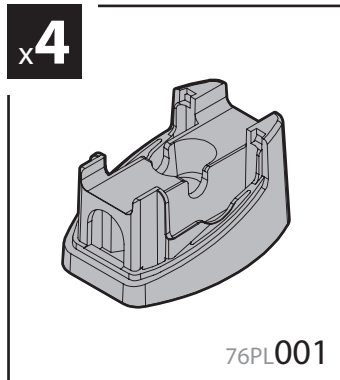

NORDRIVE®

TRANSPORT SOLUTIONS

Art. **N30202**