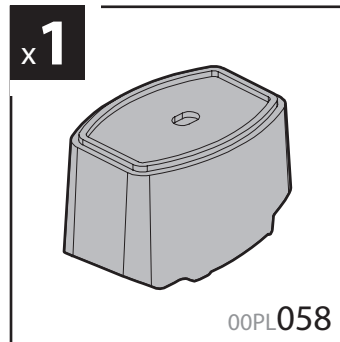

NORDRIVE®

TRANSPORT SOLUTIONS

Art. **N30202**