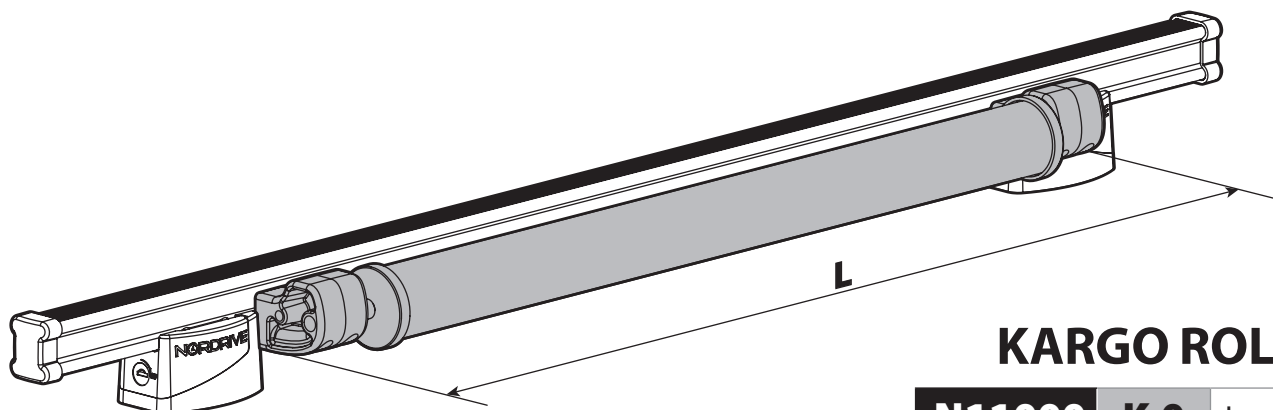

5

6

7

Kargo series

Acciaio / Steel

KARGO ROLLER

N11000	K-0	L = 64 cm
N11003	K-7	L = 96 cm

LOAD STOPS