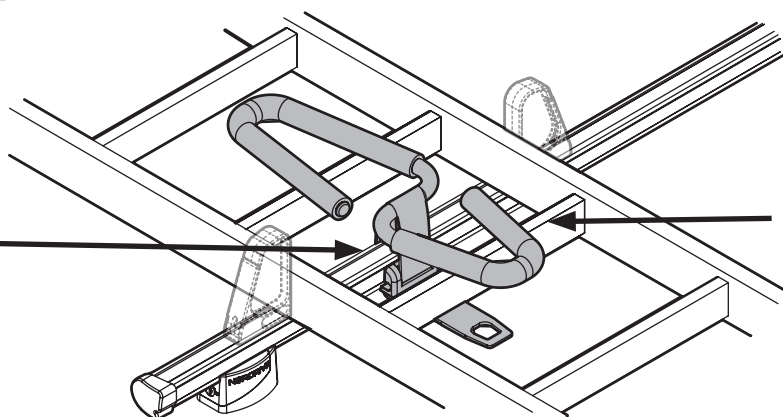

LADDER STEP ADAPTER

N11067 U-6