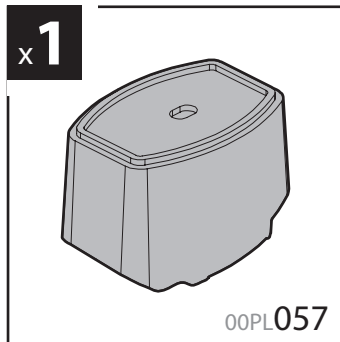

NORDRIVE®

TRANSPORT SOLUTIONS

Art. **N30202**