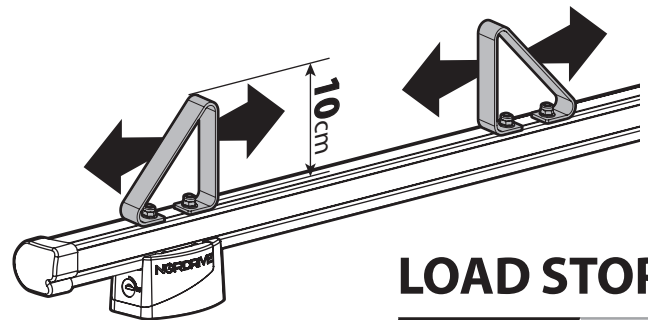

LOAD STOPS

N11031 KP-1