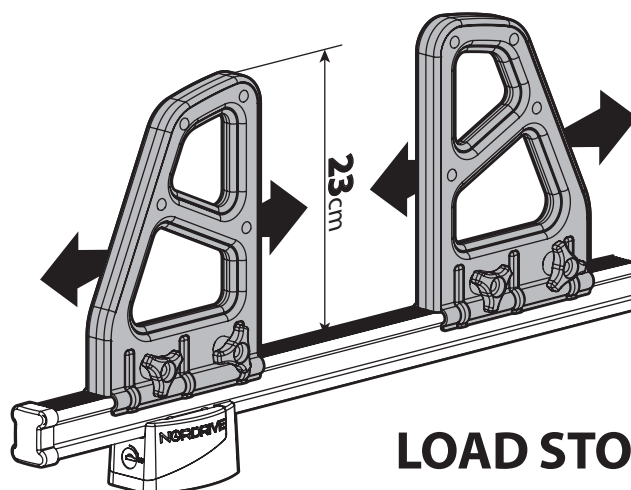

LOAD STOPS

N11002 K-2