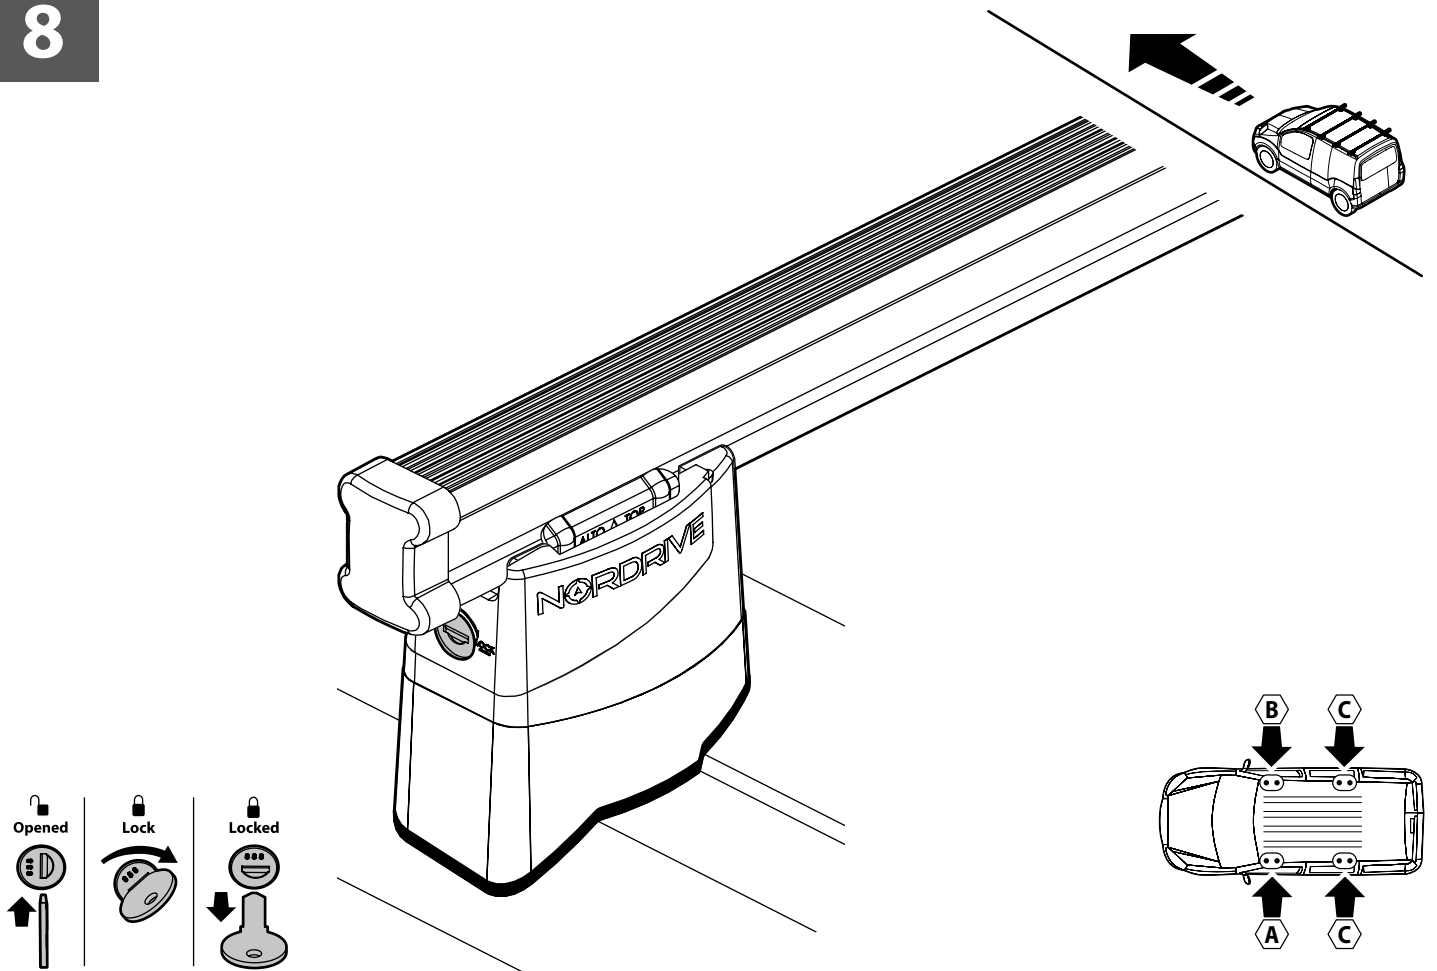

NO

5

A

Kargo

ACCIAIO
Steel

Diagram showing the Kargo steel bar being installed on a car roof. The bar is positioned horizontally across the roof rails. Arrows indicate the distance from the center of the bar to the roof rails. A small inset shows the bar's cross-section.

6

Diagram showing the assembly of the Kargo Plus bar. Step 1 shows the bar being inserted into the base. Step 2 shows the bar being secured with a bolt. Step 3 shows the bar being secured with a nut. A small inset shows the bar's cross-section.

Diagram showing the car roof with the Kargo Plus bar installed. The bar is secured with four bolts, labeled A, B, C, and D. Arrows indicate the direction of the bolts.

7

8

Kargo series

Acciaio / Steel

KARGO ROLLER