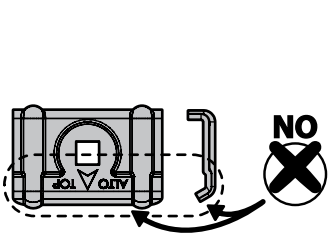

MONTAGGIO DIRETTO
SUI KIT PIEDI SPECIFICI
DIRECTLY ON FOOT KITS
BEFESTIGUNGSFÜSSE

A

B

NO

NO

NO

NO

NO

NO

5

A

Kargo

ACCIAIO
Steel

Diagram showing the Kargo steel bar being installed on a car roof. The bar is positioned horizontally across the roof rails. Arrows indicate the distance from the center of the bar to the roof rails. A small inset shows the bar's cross-section.