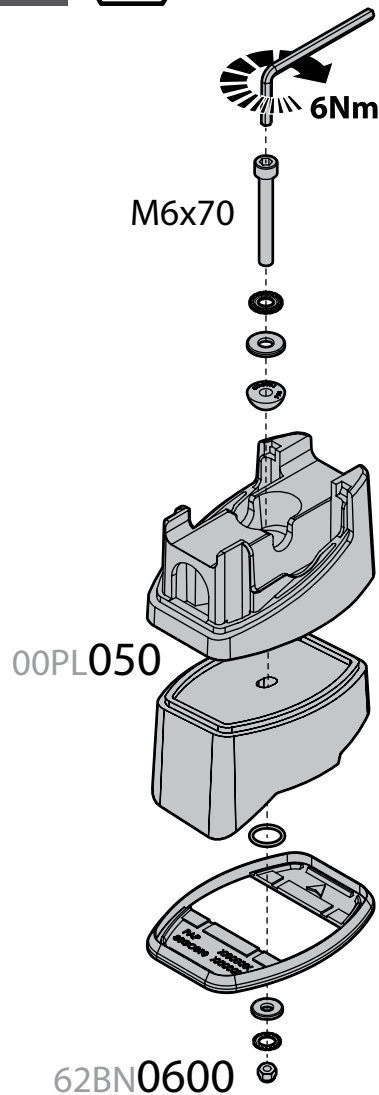

(SLO) NAVODILA ZA PRITRJEVANJE
 (HR) UPUTA ZA SASTAVLJANJE
 (H) A FELSZERELÉS MÓDJA
 (GR) Οδηγίες συναρμολόγησης
 (TR) MONTAJ TALIMATLARI
 (BG) ИНСТРУКЦИИ ЗА МОНТАЖ
 (SRB) UPUTSTVA ZA MONTAŽU

1

2

A

2

B

2

C

NO

5

A

Kargo

ACCIAIO
Steel

Diagram showing the Kargo steel bar being installed on a car roof. The bar is positioned horizontally across the roof rails. Arrows indicate the distance from the center of the bar to the roof rails. A small inset shows the bar's cross-section.