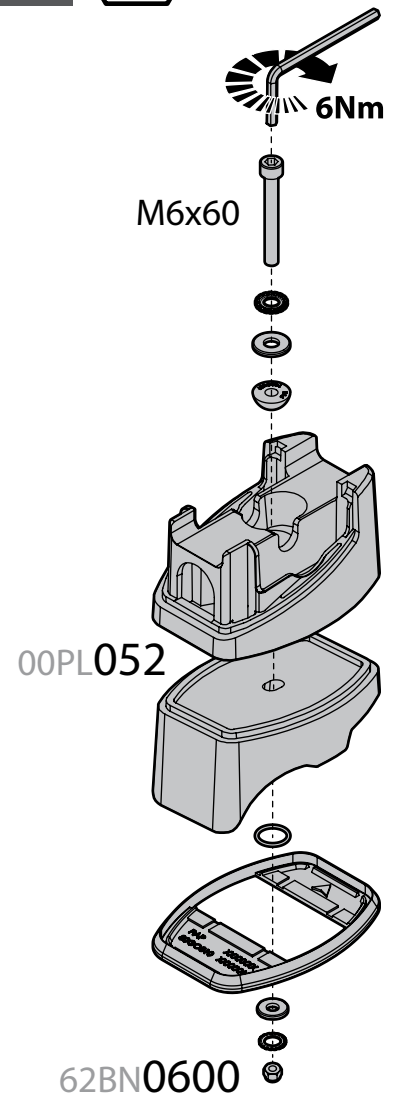

(SLO) NAVODILA ZA PRITRJEVANJE
 (HR) UPUTA ZA SASTAVLJANJE
 (H) A FELSZERELÉS MÓDJA
 (GR) Οδηγίες συναρμολόγησης
 (TR) MONTAJ TALIMATLARI
 (BG) ИНСТРУКЦИИ ЗА МОНТАЖ
 (SRB) UPUTSTVA ZA MONTAŽU

1

2

A

2

B

2

C

NO

5

A

Kargo

ACCIAIO
Steel

Diagram showing the Kargo steel bar being installed on a car roof. The bar is positioned horizontally across the roof rails. Arrows indicate the distance from the center of the bar to the roof rails. A small inset shows the bar's cross-section.