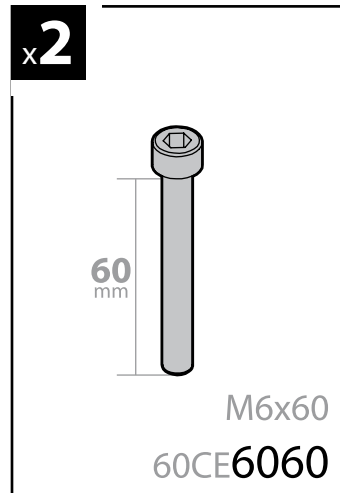

TRANSPORT SOLUTIONS

NORDRIVE[®]

TRANSPORT SOLUTIONS

Art. **N30242**

! SAFETY REGULATIONS

Safety regulations

NORME DI SICUREZZA

(I) ISTRUZIONI DI MONTAGGIO
 (GB) FITTING INSTRUCTIONS
 (D) MONTAGEANLEITUNG
 (F) INSTRUCTIONS DE MONTAGE
 (E) ISTRUCCIONES DE MONTAJE
 (P) INSTRUÇÕES DE MONTAGEM
 (NL) MONTAGE-INSTRUCTIES
 (S) MONTERINGSANVISNING