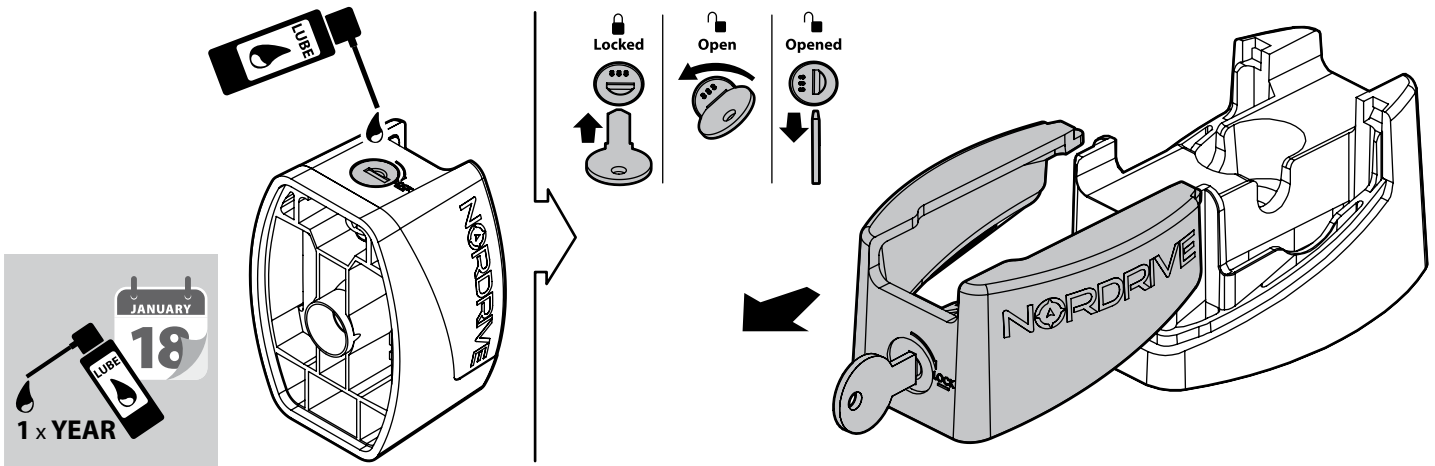

NORDRIVE®

TRANSPORT SOLUTIONS

Art. **N30242**