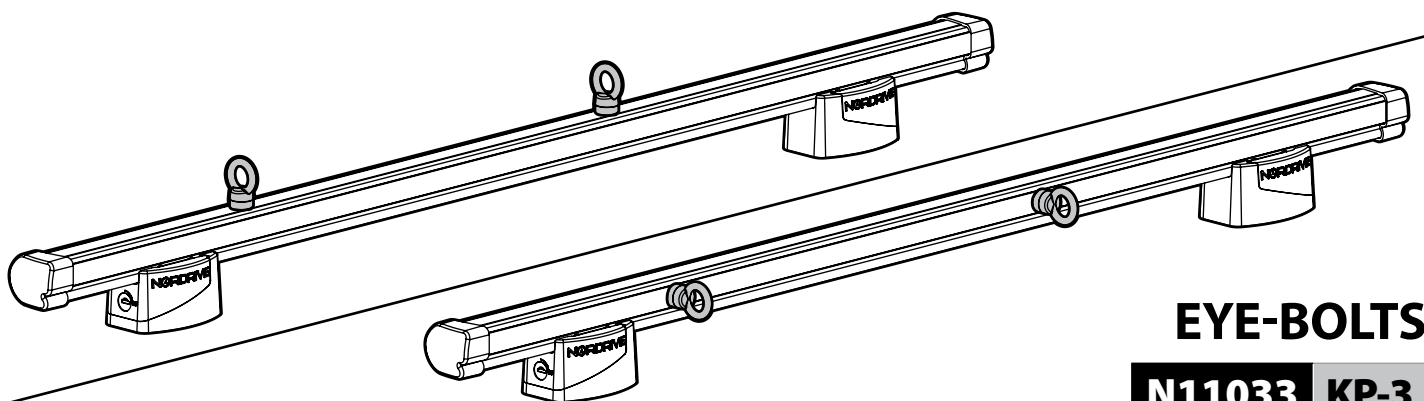

Kargo-Plus series

Alluminio / Aluminium

KARGO ROLLER

N11030 KP-0 L = 64 cm

N11034 KP-7 L = 96 cm

LOAD STOPS

N11031 KP-1

EYE-BOLTS