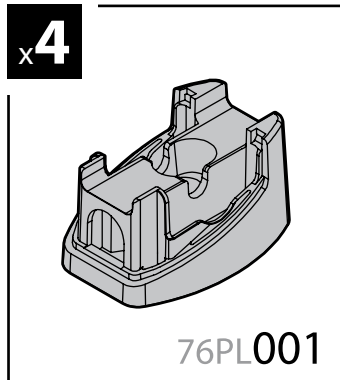

NORDRIVE®

TRANSPORT SOLUTIONS

Art. **N30242**