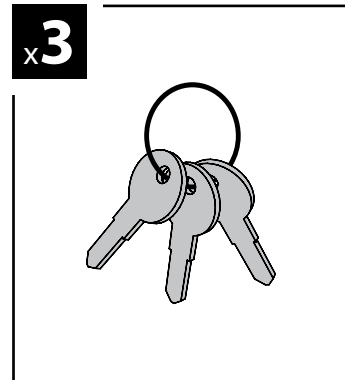

NORDRIVE®

TRANSPORT SOLUTIONS

Art. **N30242**