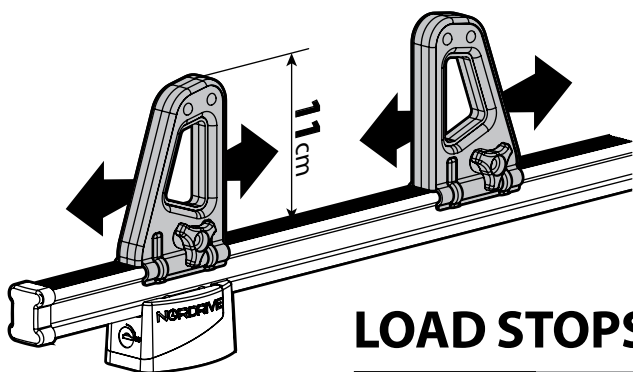

LOAD STOPS

N11001 K-1