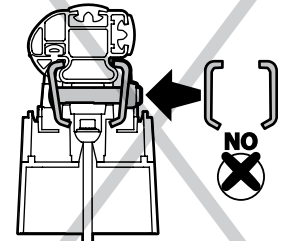

MONTAGGIO DIRETTO
SUI KIT PIEDI SPECIFICI
DIRECTLY ON FOOT KITS
BEFESTIGUNGSFÜSSE

A

B

NO

NO

NO

NO

NO

NO

5

A

Kargo

ACCIAIO
Steel

Diagram showing the Kargo steel bar being installed on a car roof. The bar is positioned horizontally across the roof rails. Arrows indicate the distance from the center of the bar to the roof rails. A small inset shows the bar's cross-section.