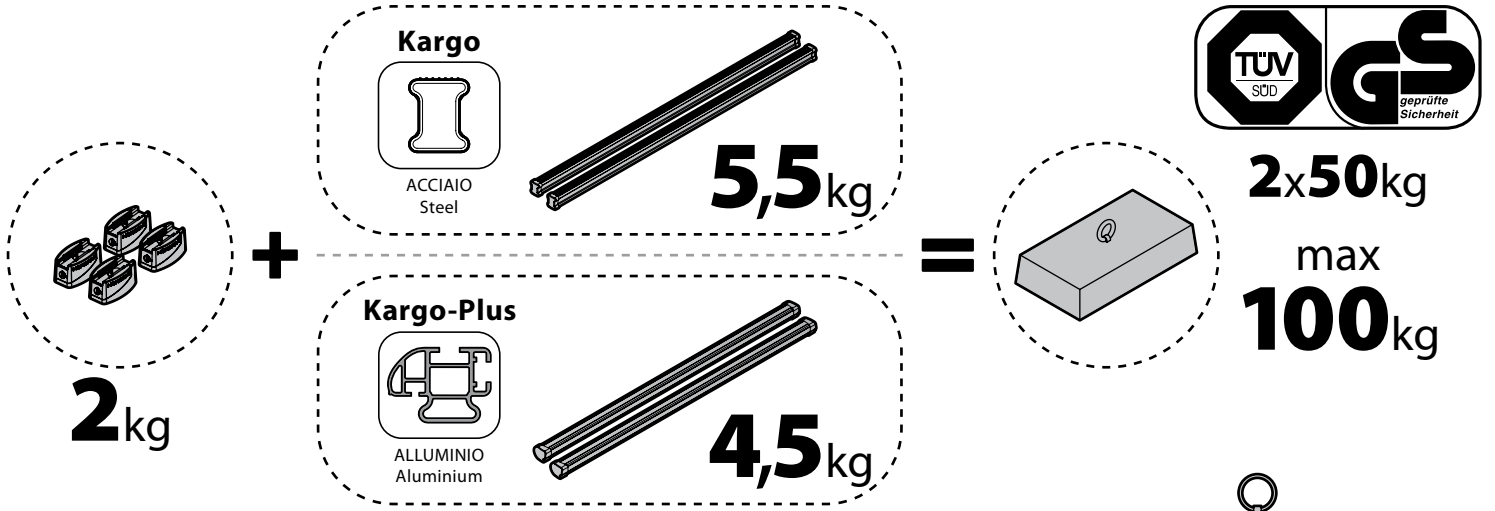

TRANSPORT SOLUTIONS

NORDRIVE[®]

TRANSPORT SOLUTIONS

Art. **N30242**

! SAFETY REGULATIONS

Safety regulations

NORME DI SICUREZZA

(I) ISTRUZIONI DI MONTAGGIO
 (GB) FITTING INSTRUCTIONS
 (D) MONTAGEANLEITUNG
 (F) INSTRUCTIONS DE MONTAGE
 (E) ISTRUCCIONES DE MONTAJE
 (P) INSTRUÇÕES DE MONTAGEM
 (NL) MONTAGE-INSTRUCTIES
 (S) MONTERINGSANVISNING