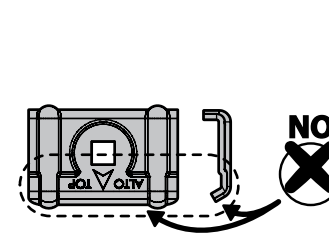

MONTAGGIO DIRETTO
SUI KIT PIEDI SPECIFICI
DIRECTLY ON FOOT KITS
BEFESTIGUNGSFÜSSE

A

B

NO

NO

NO

NO

NO

NO

5

A

Kargo

ACCIAIO
Steel

Diagram showing the Kargo steel bar being installed on a car roof. The bar is positioned horizontally across the roof rails. Arrows indicate the distance from the center of the bar to the roof rails. A small inset shows the bar's cross-section.