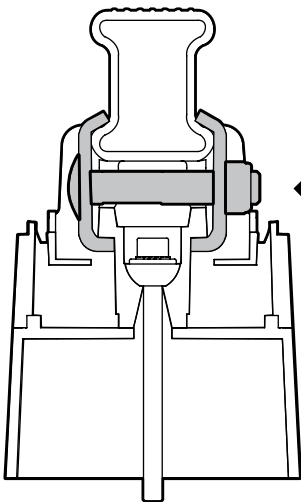

MONTAGGIO DIRETTO
SUI KIT PIEDI SPECIFICI
DIRECTLY ON FOOT KITS
BEFESTIGUNGSFÜSSE

A

B

NO

NO

NO

NO

NO

NO

5

A

Kargo

ACCIAIO
Steel

Diagram showing the Kargo steel bar being installed on a car roof. The bar is positioned horizontally across the roof rails. Arrows indicate the distance from the center of the bar to the roof rails. A small inset shows the bar's cross-section.