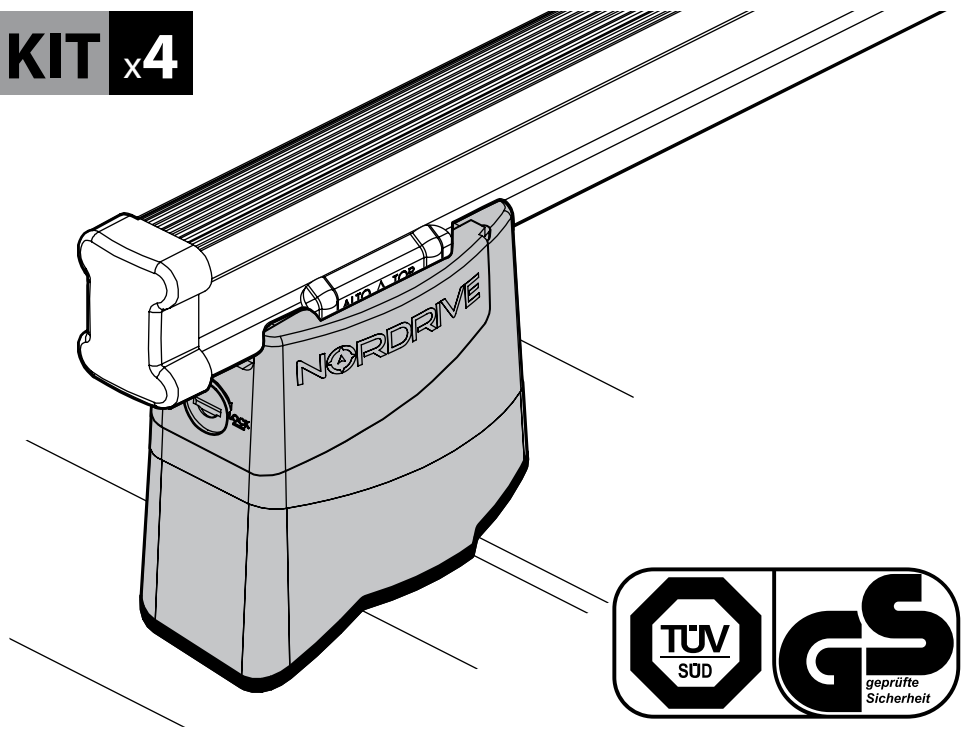

Art. **N30242**

KIT x4

OPEL COMBO

10/01→03/12

(no OPEL COMBO TOUR)