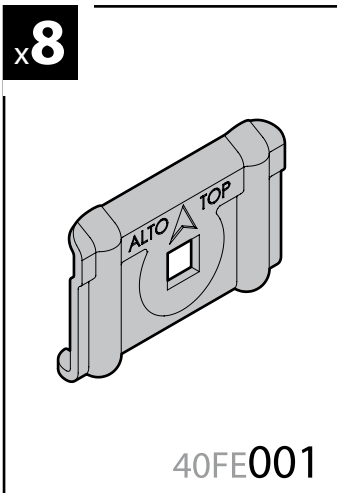

TRANSPORT SOLUTIONS

NORDRIVE[®]

TRANSPORT SOLUTIONS

Art. **N30242**

! SAFETY REGULATIONS

Safety regulations

NORME DI SICUREZZA

(I) ISTRUZIONI DI MONTAGGIO
 (GB) FITTING INSTRUCTIONS
 (D) MONTAGEANLEITUNG
 (F) INSTRUCTIONS DE MONTAGE
 (E) ISTRUCCIONES DE MONTAJE
 (P) INSTRUÇÕES DE MONTAGEM
 (NL) MONTAGE-INSTRUCTIES
 (S) MONTERINGSANVISNING