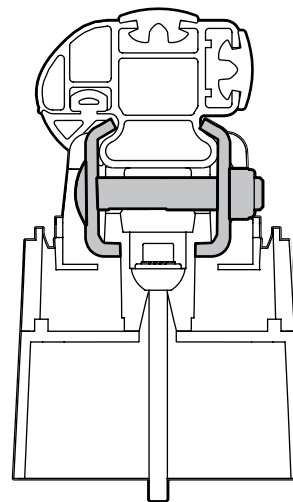

MONTAGGIO DIRETTO
SUI KIT PIEDI SPECIFICI
DIRECTLY ON FOOT KITS
BEFESTIGUNGSFÜSSE

A

B

NO

NO

NO

NO

NO

NO

5

A

Kargo

ACCIAIO
Steel

Diagram showing the Kargo steel bar being installed on a car roof. The bar is positioned horizontally across the roof rails. Arrows indicate the distance from the center of the bar to the roof rails. A small inset shows the bar's cross-section.