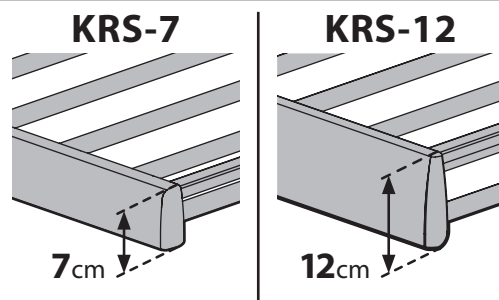

KRS-7

KRS-12

7cm

12cm

1. ⓘ CESTE PORTATUTTO
   KRS-7 / KRS-12
   ⓖB KRS-7 / KRS-12
   VAN ROOF RACKS
   ⓕ GALERIE
   KRS-7 / KRS-12
   ⓓ DACHKÖRBEIN
   KRS-7 / KRS-12
   ⓔ BACAS
   KRS-7 / KRS-12

Art. **N10005** x2

Art. **N10035** x2

NORDRIVE®

TRANSPORT SOLUTIONS