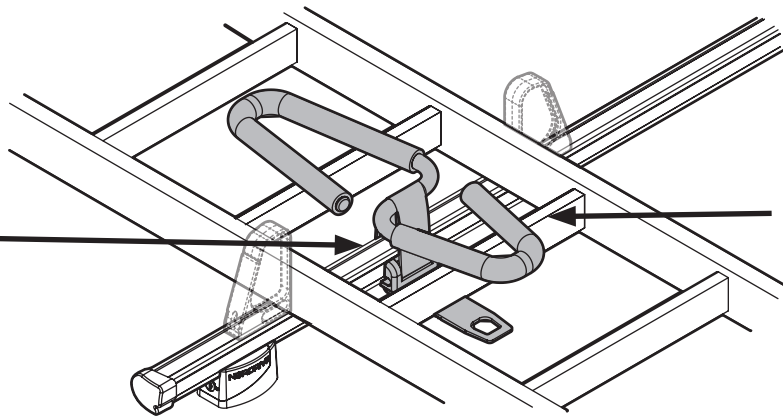

## SPOILER

<b>N11057</b>	<b>KP-9</b>	L = 95 cm
<b>N11058</b>	<b>KP-11</b>	L = 110 cm

**OPTIONALS** PER / FOR / FÜR:

**Kargo** series

Acciaio / Steel

**Kargo-Plus**  
series

Alluminio / Aluminium

**KARGO-TUBE**

<b>N11050</b>	<b>T200</b>	L = 205 cm
<b>N11051</b>	<b>T300</b>	L = 305 cm
<b>N11052</b>	<b>T400</b>	L = 405 cm

**LADDER HOLDER STRAPS**

**N11065 U-5**

**LADDER STEP ADAPTER**

**N11067 U-6**

**EXTENSION ROLLER**