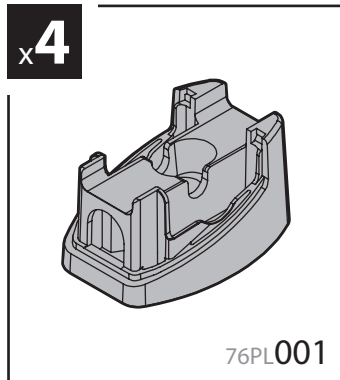

NORDRIVE®

TRANSPORT SOLUTIONS

Art. **N30262**