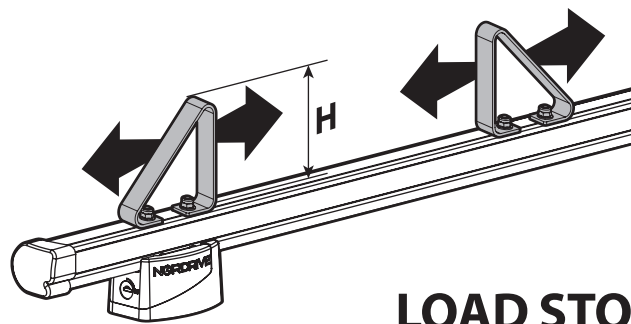

OPTIONALS PER / FOR / FÜR:

Kargo-Plus series

Alluminio / Aluminium

KARGO ROLLER

N11030 KP-0 L = 64 cm

N11034 KP-7 L = 96 cm

LOAD STOPS

N11031 KP-1