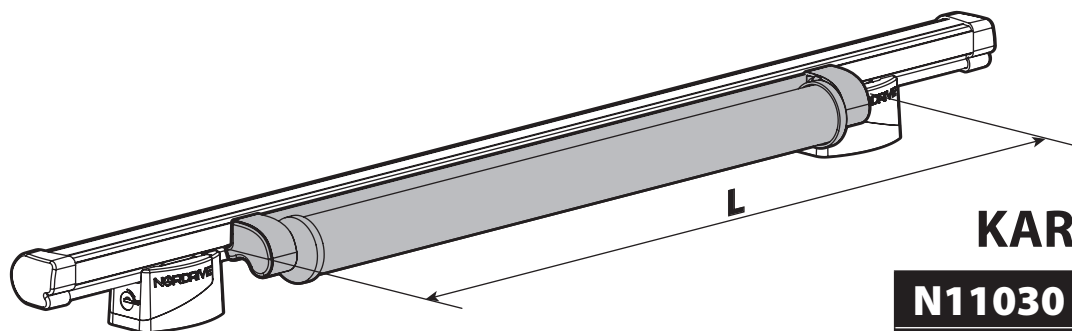

OPTIONALS PER / FOR / FÜR:

Kargo-Plus series

Alluminio / Aluminium

KARGO ROLLER

N11030 KP-0 L = 64 cm

N11034 KP-7 L = 96 cm