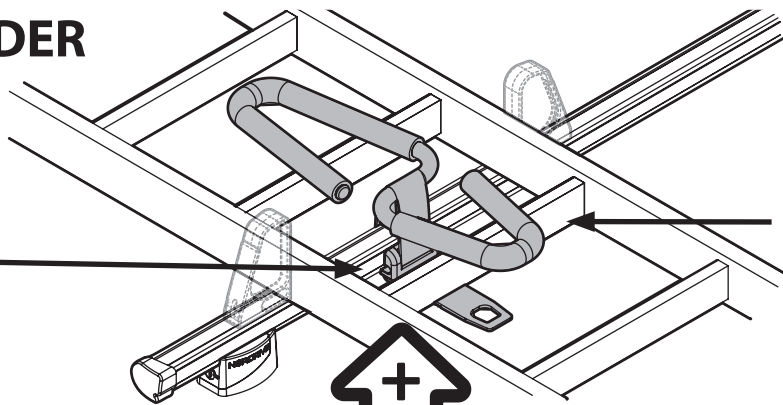

Kargo-Plus series

Alluminio / Aluminium

KARGO-TUBE

N11050	T200	L = 205 cm
N11051	T300	L = 305 cm
N11052	T400	L = 405 cm

LADDER HOLDER STRAPS

N11065 U-5

LADDER STEP ADAPTER

N11067 U-6