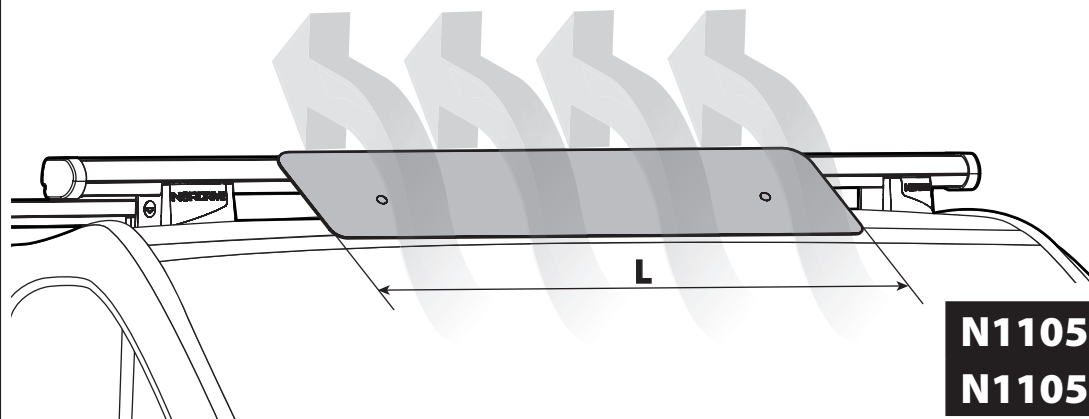

EYE-BOLTS

N11033 KP-3

SPOILER

N11057 KP-9 L = 95 cm

N11058 KP-11 L = 110 cm

OPTIONALS PER / FOR / FÜR:

Kargo series

Acciaio / Steel