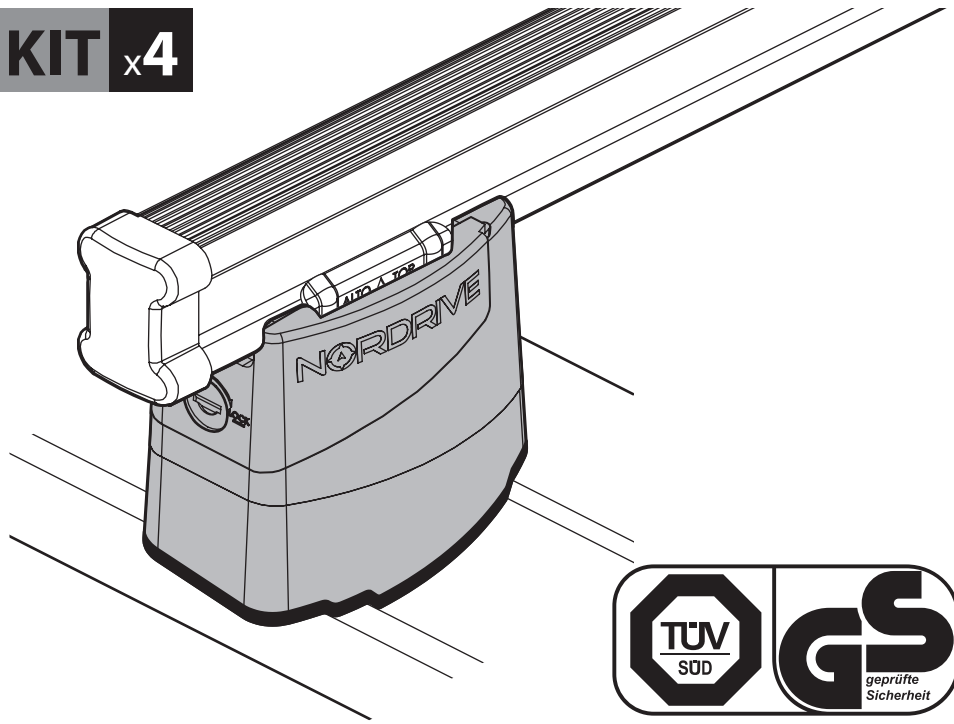

Art. **N30272**

FIAT DOBLÒ

2000 01/10→05/20

FIAT DOBLÒ CARGO

2000 01/10→07/20

OPEL COMBO

2000 04/12→08/18

OPEL COMBO TOUR

2000 04/12→12/17

☒ H1 = 1845mm
L1 = 2755mm

☒ H1 = 1845mm
L2 = 3105mm

☐ H2 = 2125mm
L1 = 2755mm

☐ H2 = 2125mm
L2 = 3105mm

☒ SENZA VOLETTO
WITHOUT ROOF
WINDOW
OHNE DACHLUKE

☒ CON VOLETTO
WITH ROOF WINDOW
MIT DACHLUKE

- ☐ ISTRUZIONI DI MONTAGGIO
- ☐ FITTING INSTRUCTIONS
- ☐ MONTAGEANLEITUNG
- ☐ INSTRUCTIONS DE MONTAGE
- ☐ ISTRUCCIONES DE MONTAJE
- ☐ INSTRUÇÕES DE MONTAGEM
- ☐ MONTAGE-INSTRUCTIES
- ☐ MONTERINGSANVISNING
- ☐ ASENNUSOHJE
- ☐ PAIGALDUSJUHEND
- ☐ STIPRINĀŠANAS INSTRUKCIJA
- ☐ PRITVIRTINIMO INSTRUKCIJOS
- ☐ INSTRUKCJA MONTAŻU
- ☐ Инструкции по установке
- ☐ NÁVOD NA MONTÁŽ
- ☐ NÁVOD NA MONTÁŽ
- ☐ NAVODILA ZA PRITRJEVANJE
- ☐ UPUTA ZA SASTAVLJANJE
- ☐ A FELSZERELÉS MÓDJA
- ☐ Οδηγίες συναρμολόγησης
- ☐ MONTAJ TALIMATLARLARI
- ☐ ИНСТРУКЦИИ ЗА МОНТАЖ
- ☐ UPUTSTVA ZA MONTAŽU

KIT x4