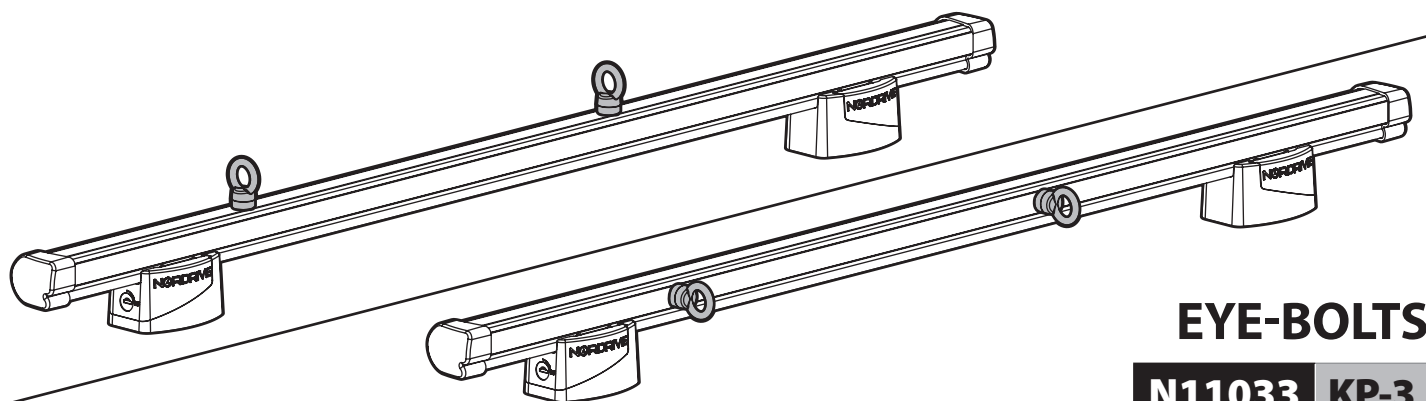

EYE-BOLTS

N11033 KP-3

SPOILER

N11057 KP-9 L = 95 cm

N11058 KP-11 L = 110 cm

OPTIONALS PER / FOR / FÜR:

Kargo series

Acciaio / Steel