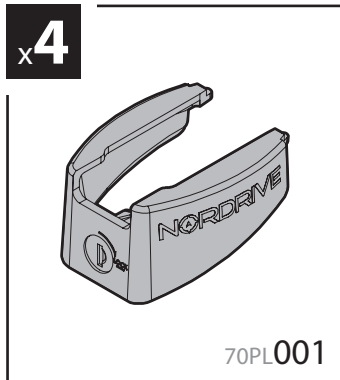

NORDDRIVE®

TRANSPORT SOLUTIONS

Art. **N30272**