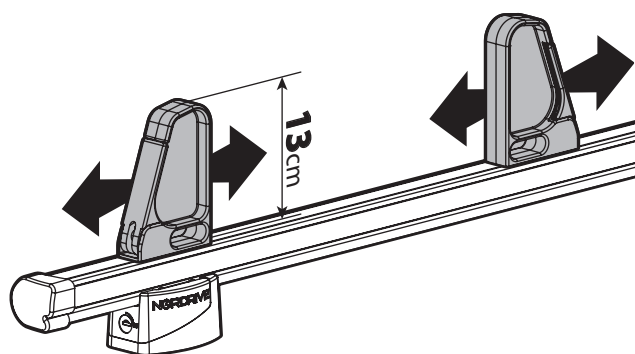

OPTIONALS PER / FOR / FÜR:

Kargo-Plus series

Alluminio / Aluminium

KARGO ROLLER

N11030 KP-0 L = 64 cm

N11034 KP-7 L = 96 cm

LOAD STOPS

N11031 KP-1