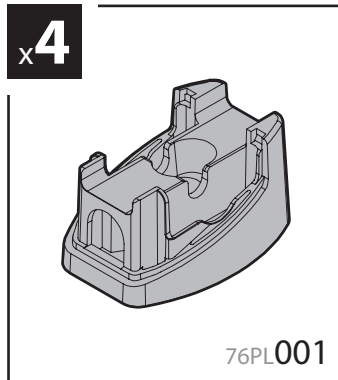

NORDDRIVE®

TRANSPORT SOLUTIONS

Art. **N30272**