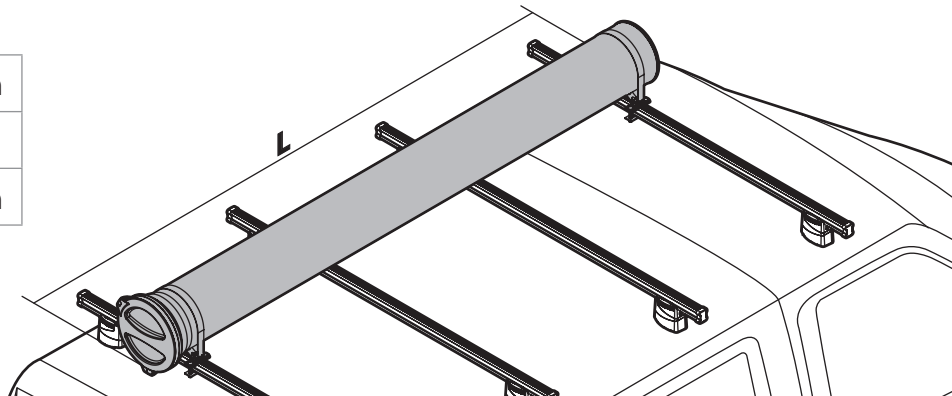

OPTIONALS PER / FOR / FÜR:

Kargo series

Acciaio / Steel

Kargo-Plus series

Alluminio / Aluminium

KARGO-TUBE

N11050	T200	L = 205 cm
N11051	T300	L = 305 cm
N11052	T400	L = 405 cm