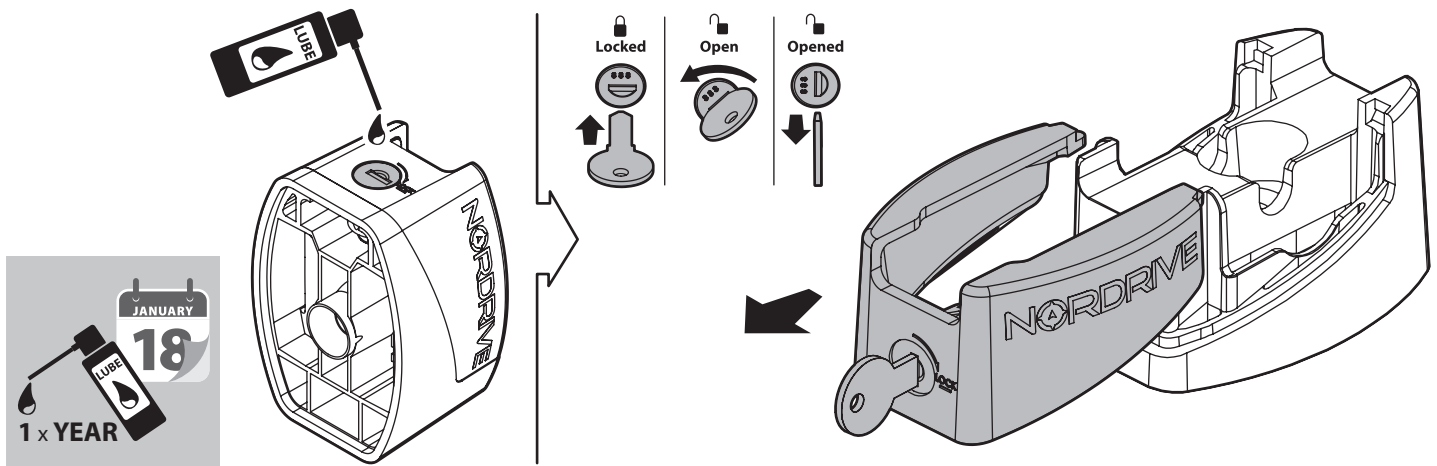

NORDDRIVE®

TRANSPORT SOLUTIONS

Art. **N30272**