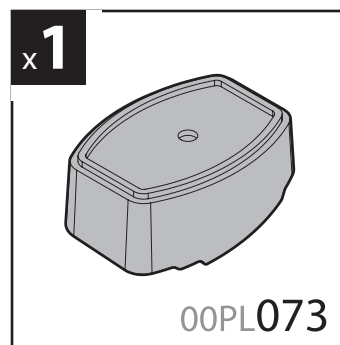

NORDDRIVE®

TRANSPORT SOLUTIONS

Art. **N30273**