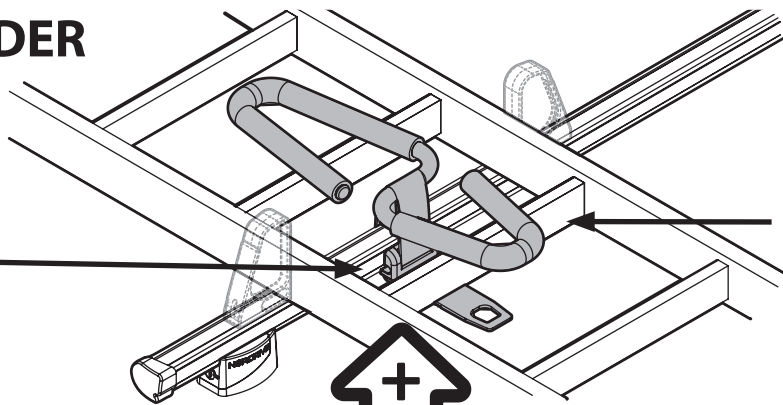

## SPOILER

<b>N11057</b>	<b>KP-9</b>	L = 95 cm
<b>N11058</b>	<b>KP-11</b>	L = 110 cm

**OPTIONALS** PER / FOR / FÜR:

**Kargo** series

Acciaio / Steel

**Kargo-Plus** series

Alluminio / Aluminium

**KARGO-TUBE**

<b>N11050</b>	<b>T200</b>	L = 205 cm
<b>N11051</b>	<b>T300</b>	L = 305 cm
<b>N11052</b>	<b>T400</b>	L = 405 cm

**LADDER HOLDER STRAPS**

**N11065 U-5**

**LADDER STEP ADAPTER**

**N11067 U-6**

RICHIESTO  
REQUIRED  
REQUIS  
ERFORDERLICH  
NECESSARIO