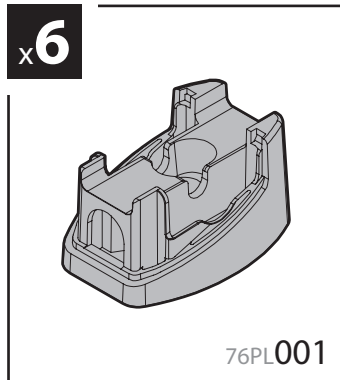

NORDDRIVE®

TRANSPORT SOLUTIONS

Art. **N30273**