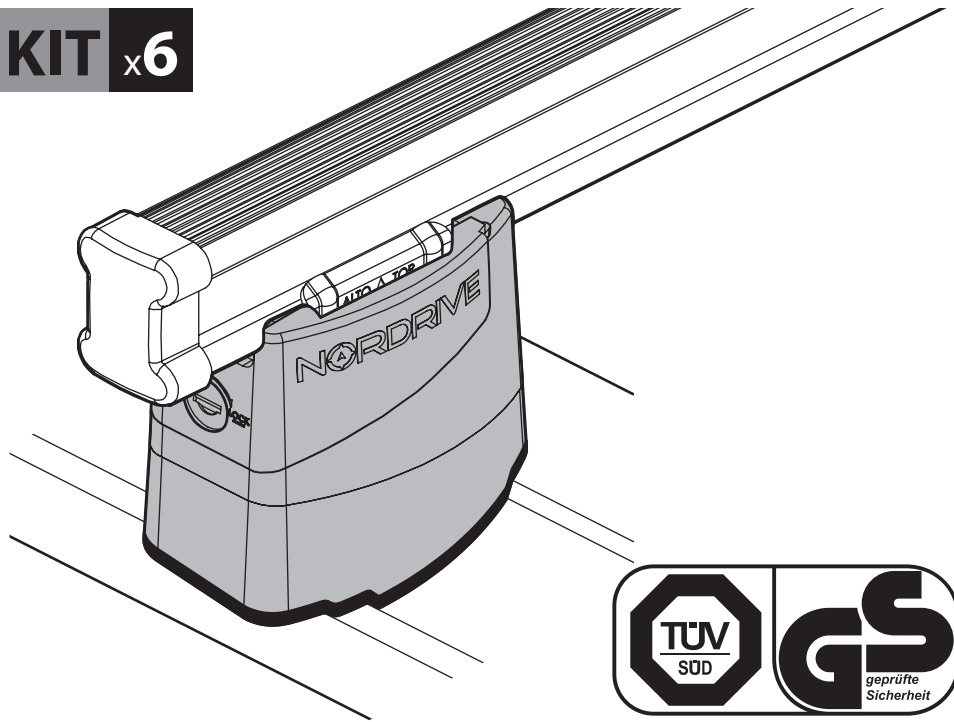

Art. **N30273**

FIAT DOBLÒ

2000 01/10→05/20

FIAT DOBLÒ CARGO

2000 01/10→07/22

OPEL COMBO

2000 04/12→08/18

OPEL COMBO TOUR

2000 04/12→12/17

☒ H1 = 1845mm
L1 = 2755mm

☒ H1 = 1845mm
L2 = 3105mm

☐ H2 = 2125mm
L1 = 2755mm

☐ H2 = 2125mm
L2 = 3105mm

☒ SENZA VOLETTO
WITHOUT ROOF
WINDOW
OHNE DACHLUKE

☐ CON VOLETTO
WITH ROOF WINDOW
MIT DACHLUKE

- ☐ ISTRUZIONI DI MONTAGGIO
- ☐ FITTING INSTRUCTIONS
- ☐ MONTAGEANLEITUNG
- ☐ INSTRUCTIONS DE MONTAGE
- ☐ ISTRUCCIONES DE MONTAJE
- ☐ INSTRUÇÕES DE MONTAGEM
- ☐ MONTAGE-INSTRUCTIES
- ☐ MONTERINGSANVISNING
- ☐ ASENNUSOHJE
- ☐ PAIGALDUSJUHEND
- ☐ STIPRINĀŠANAS INSTRUKCIJA
- ☐ PRITVIRTINIMO INSTRUKCIJOS
- ☐ INSTRUKCJA MONTAŻU
- ☐ Инструкции по установке
- ☐ NÁVOD NA MONTÁŽ
- ☐ NÁVOD NA MONTÁŽ
- ☐ NAVODILA ZA PRITRJEVANJE
- ☐ UPUTA ZA SASTAVLJANJE
- ☐ A FELSZERELÉS MÓDJA
- ☐ Οδηγίες συναρμολόγησης
- ☐ MONTAJ TALIMATLARLARI
- ☐ ИНСТРУКЦИИ ЗА МОНТАЖ
- ☐ UPUTSTVA ZA MONTAŽU

KIT x6