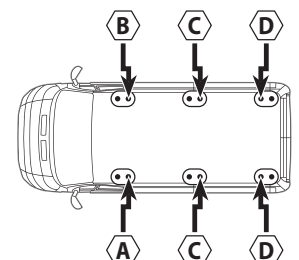

4

A

Kargo

ACCIAIO
Steel

B

Kargo-Plus

ALLUMINIO
Aluminium

5