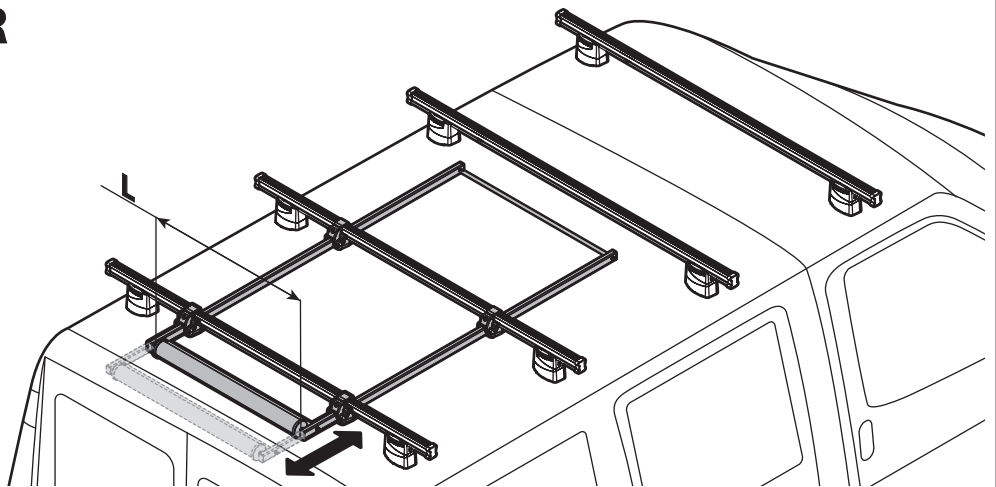

KARGO-TUBE

N11050	T200	L = 205 cm
N11051	T300	L = 305 cm
N11052	T400	L = 405 cm

LADDER HOLDER STRAPS

N11065 U-5

LADDER STEP ADAPTER

N11067 U-6

EXTENSION ROLLER

N11020	U-0	L = 64 cm
N11021	U-7	L = 96 cm