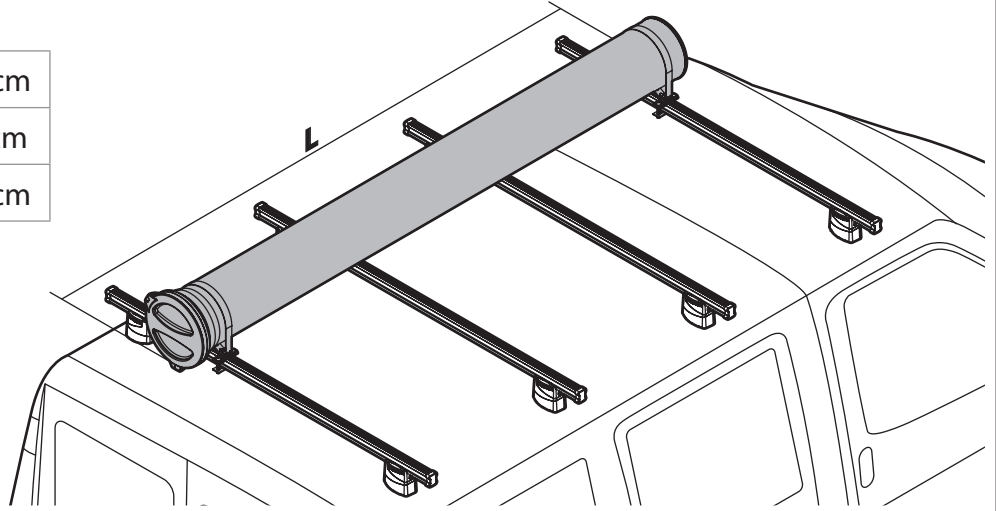

KARGO-TUBE

N11050	T200	L = 205 cm
N11051	T300	L = 305 cm
N11052	T400	L = 405 cm

LADDER HOLDER STRAPS

N11065 U-5

LADDER STEP ADAPTER

N11067 U-6

EXTENSION ROLLER

N11020	U-0	L = 64 cm
N11021	U-7	L = 96 cm