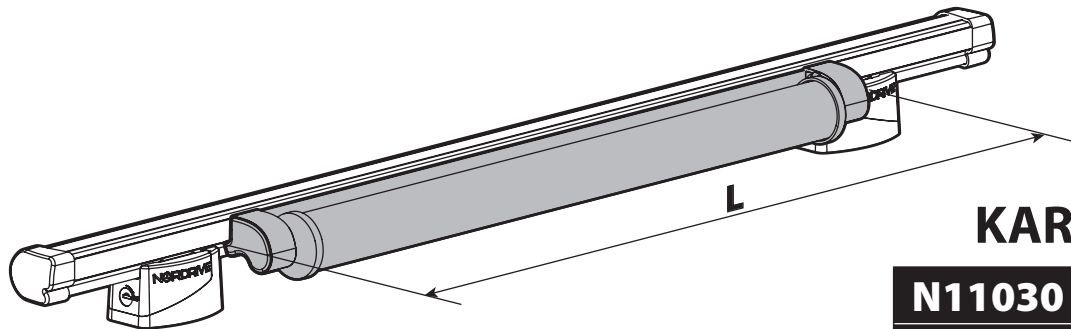

OPTIONALS PER / FOR / FÜR:

Kargo-Plus series

Alluminio / Aluminium

KARGO ROLLER

N11030	KP-0	L = 64 cm
N11034	KP-7	L = 96 cm