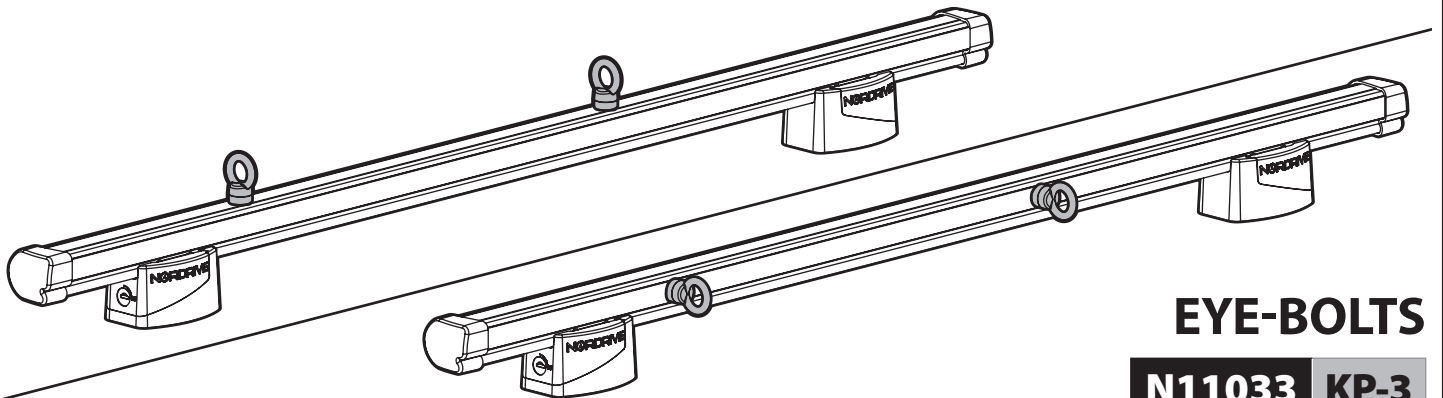

OPTIONALS PER / FOR / FÜR:

Kargo-Plus series

Alluminio / Aluminium

KARGO ROLLER

N11030	KP-0	L = 64 cm
N11034	KP-7	L = 96 cm

LOAD STOPS

N11031 KP-1

EYE-BOLTS