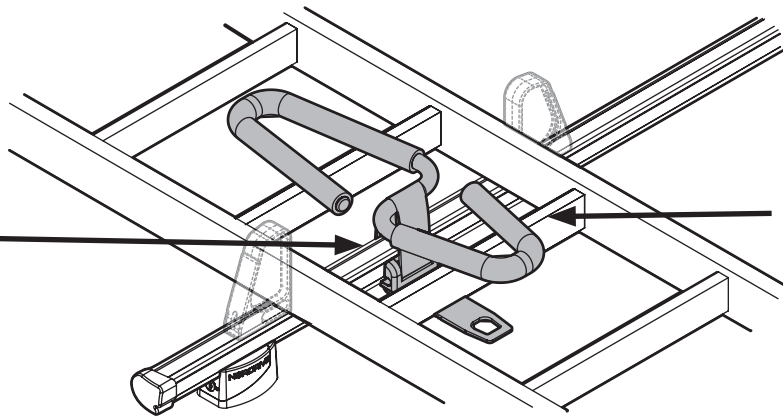

KARGO-TUBE

N11050	T200	L = 205 cm
N11051	T300	L = 305 cm
N11052	T400	L = 405 cm

LADDER HOLDER STRAPS

N11065 U-5

LADDER STEP ADAPTER

N11067 U-6

EXTENSION ROLLER

N11020	U-0	L = 64 cm
N11021	U-7	L = 96 cm