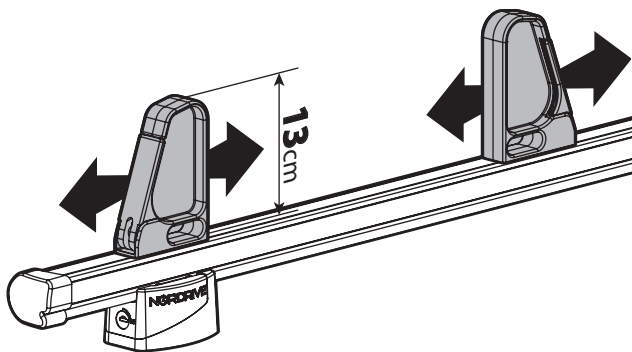

OPTIONALS PER / FOR / FÜR:

Kargo-Plus series

Alluminio / Aluminium

KARGO ROLLER

N11030	KP-0	L = 64 cm
N11034	KP-7	L = 96 cm

LOAD STOPS

N11031 KP-1

EYE-BOLTS