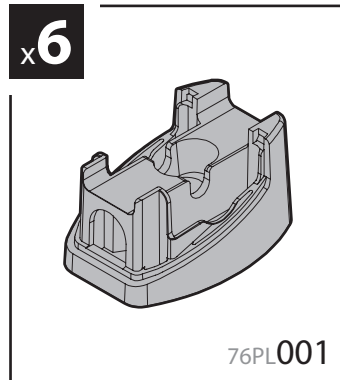

NORDRIVE®

TRANSPORT SOLUTIONS

Art. **N30293**