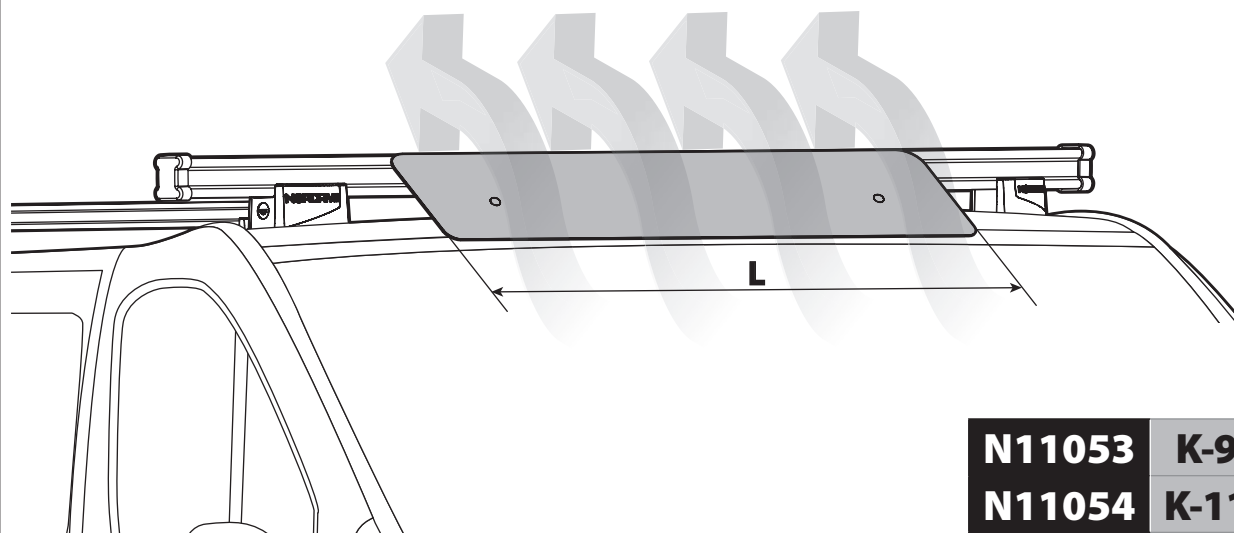

KARGO ROLLER

N11000	K-0	L = 64 cm
N11003	K-7	L = 96 cm

LOAD STOPS

N11001 K-1

LOAD STOPS

N11002 K-2

SPOILER

N11053	K-9	L = 95 cm
N11054	K-11	L = 110 cm