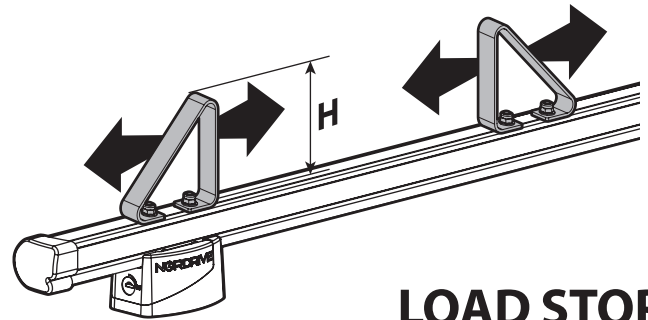

OPTIONALS PER / FOR / FÜR:

Kargo-Plus series

Alluminio / Aluminium

KARGO ROLLER

N11030	KP-0	L = 64 cm
N11034	KP-7	L = 96 cm

LOAD STOPS

N11031 KP-1

EYE-BOLTS