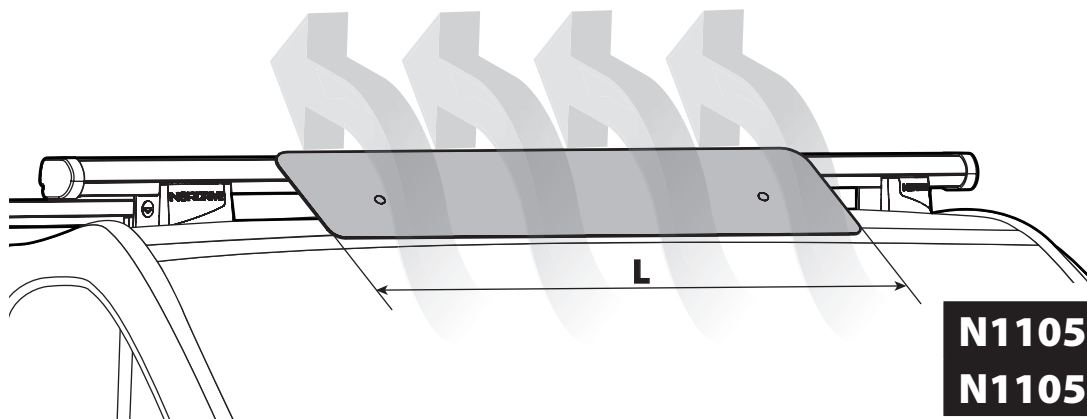

SPOILER

N11057	KP-9	L = 95 cm
N11058	KP-11	L = 110 cm