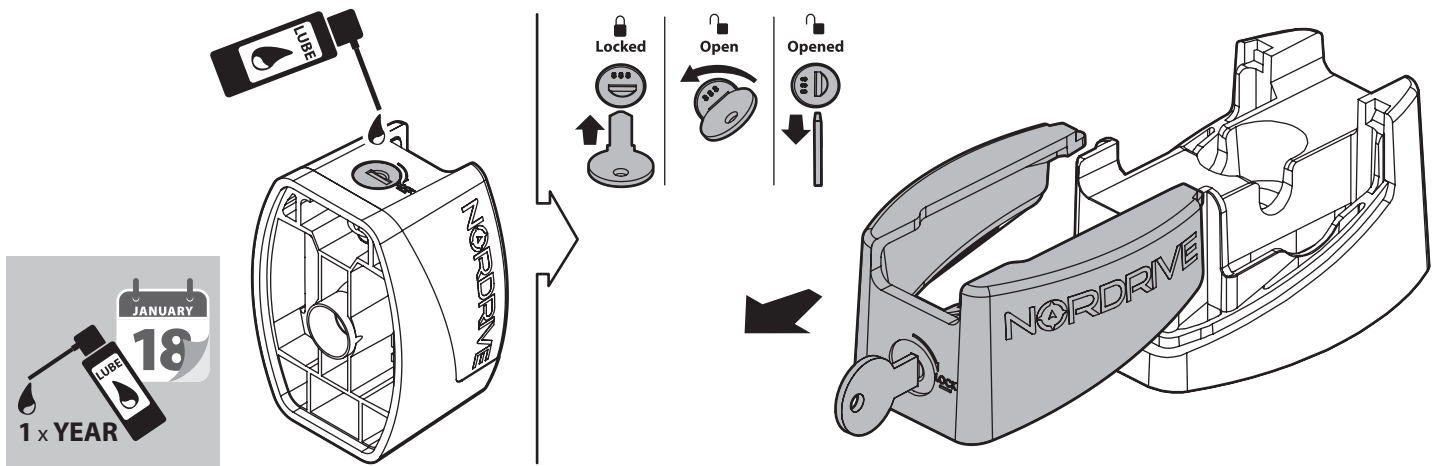

NORDRIVE®

TRANSPORT SOLUTIONS

Art. **N30293**