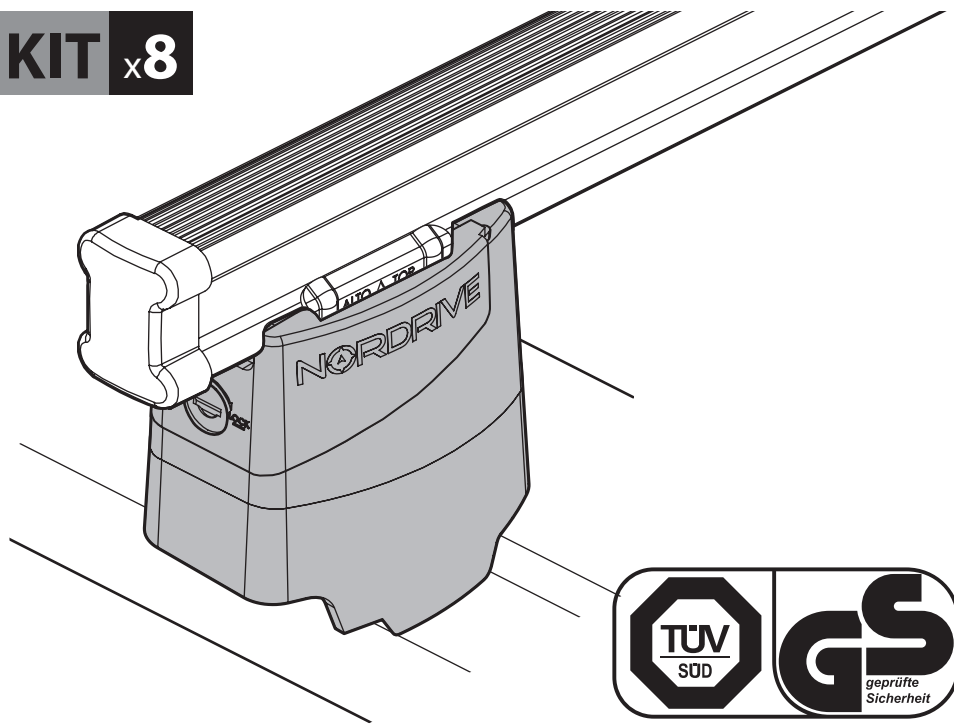

Art. **N30324**

RENAULT TRAFIC

06/14→

OPEL VIVARO

01/14→02/19

FIAT TALENTO

05/16→

NISSAN NV300

07/16→

NISSAN PRIMASTAR

03/22→

KIT x8