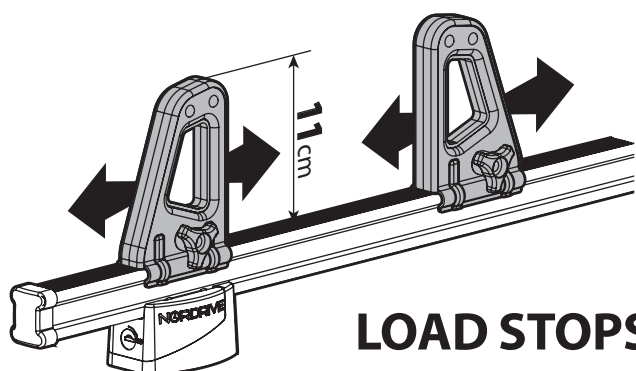

6

7

8

Kargo series

Acciaio / Steel

KARGO ROLLER

N11000	K-0	L = 64 cm
N11003	K-7	L = 96 cm

LOAD STOPS