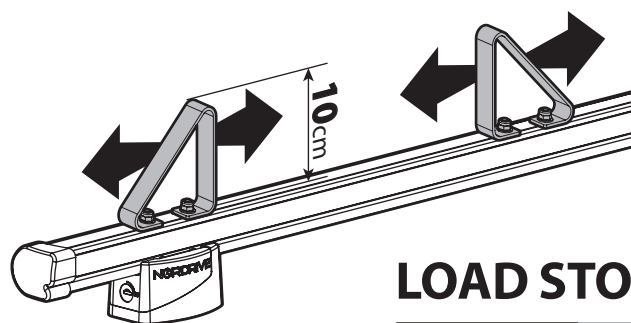

LOAD STOPS

N11031 KP-1