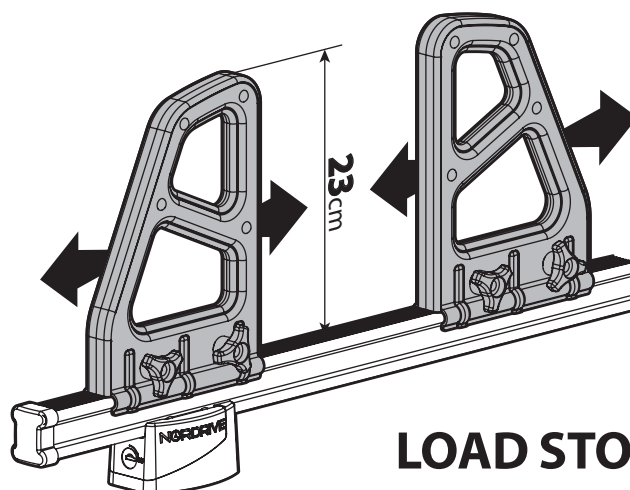

LOAD STOPS

N11002 K-2