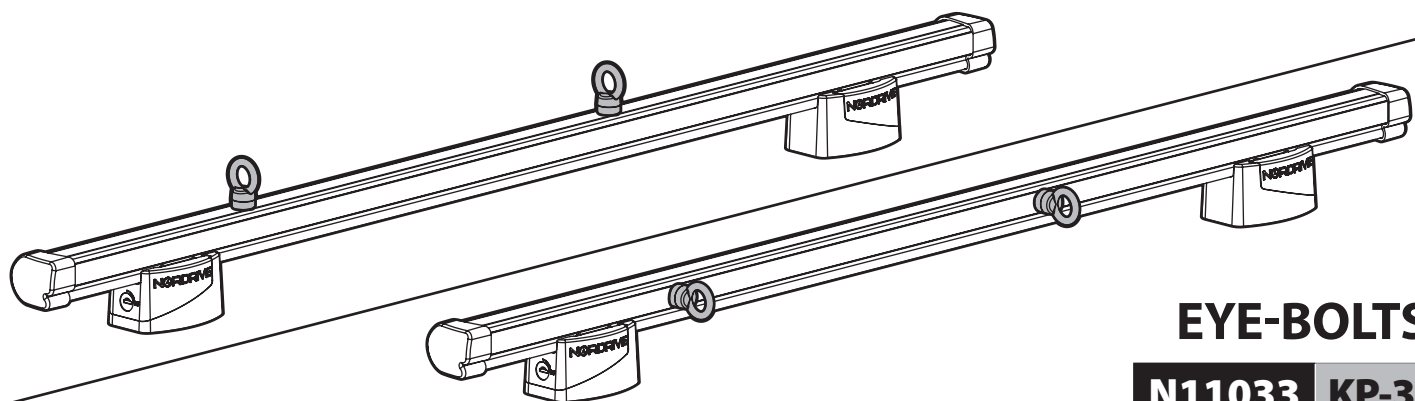

KARGO ROLLER

N11030 KP-0 L = 64 cm

N11034 KP-7 L = 96 cm

LOAD STOPS

N11031 KP-1

EYE-BOLTS

N11033 KP-3

SPOILER