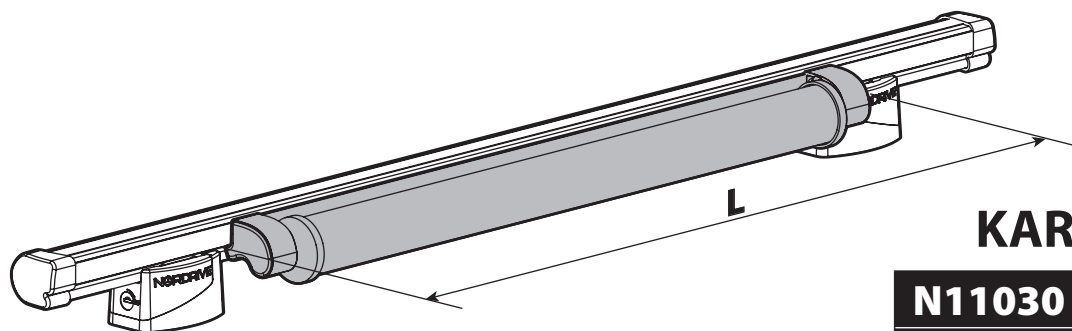

N11001 K-1

LOAD STOPS

N11002 K-2

SPOILER

N11053	K-9	L = 95 cm
N11054	K-11	L = 110 cm

OPTIONALS PER / FOR / FÜR:

Kargo-Plus series

Alluminio / Aluminium