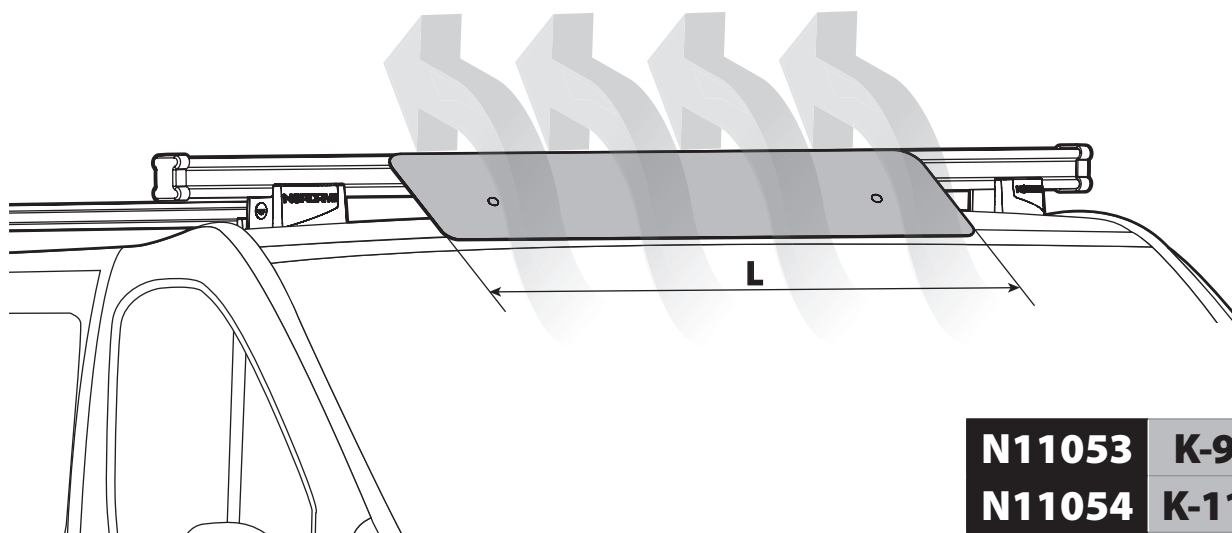

N11001 K-1

LOAD STOPS

N11002 K-2

SPOILER

N11053	K-9	L = 95 cm
N11054	K-11	L = 110 cm

OPTIONALS PER / FOR / FÜR:

Kargo-Plus series

Alluminio / Aluminium