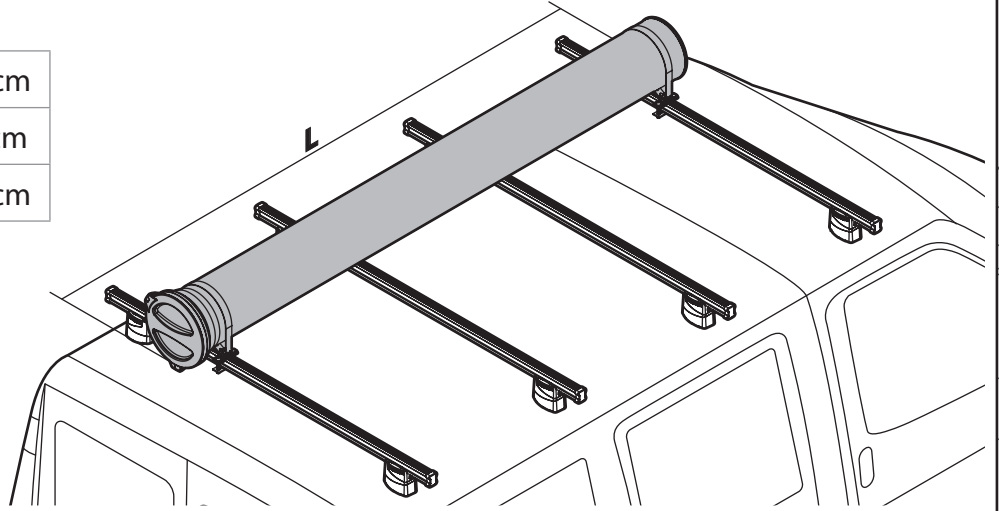

OPTIONALS PER / FOR / FÜR:

Kargo series

Acciaio / Steel

Kargo-Plus
series

Alluminio / Aluminium

KARGO-TUBE

N11050	T200	L = 205 cm
N11051	T300	L = 305 cm
N11052	T400	L = 405 cm