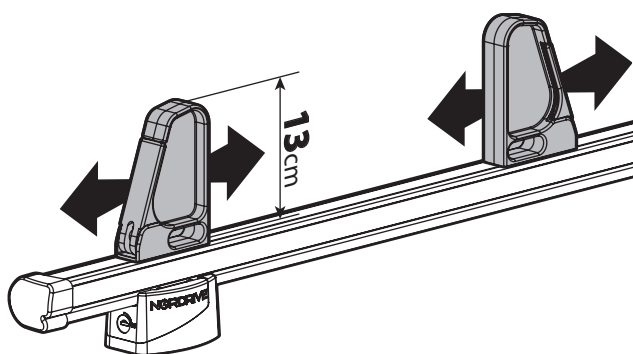

LOAD STOPS

N11031 KP-1