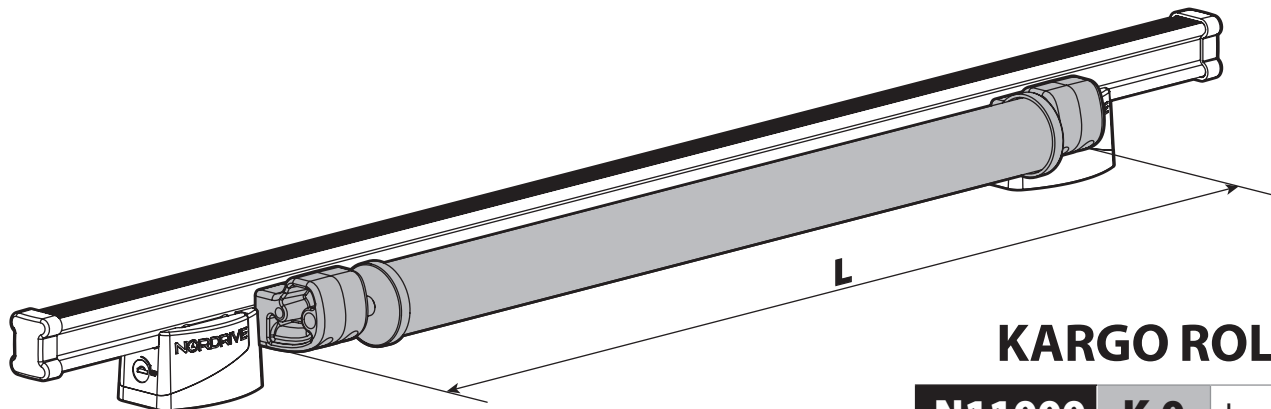

6

7

8

Kargo series

Acciaio / Steel

KARGO ROLLER

N11000	K-0	L = 64 cm
N11003	K-7	L = 96 cm

LOAD STOPS