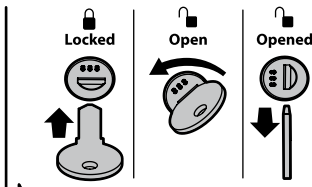

NORDRIVE®

TRANSPORT SOLUTIONS

Art. **N30332**