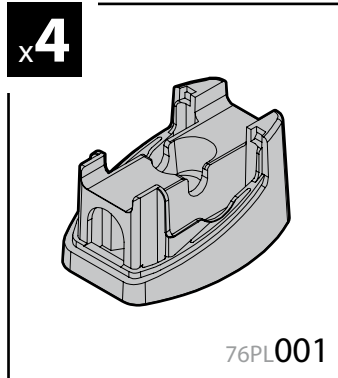

NORDRIVE®

TRANSPORT SOLUTIONS

Art. **N30332**