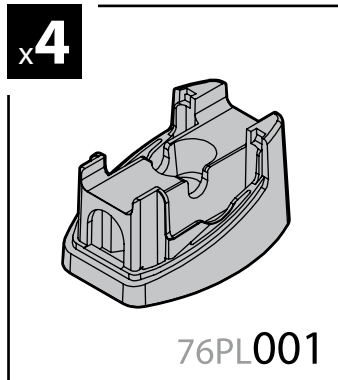

NORDDRIVE®

TRANSPORT SOLUTIONS

Art. **N30342**