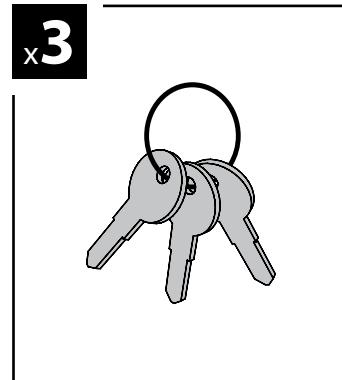

NORDDRIVE®

TRANSPORT SOLUTIONS

Art. **N30342**