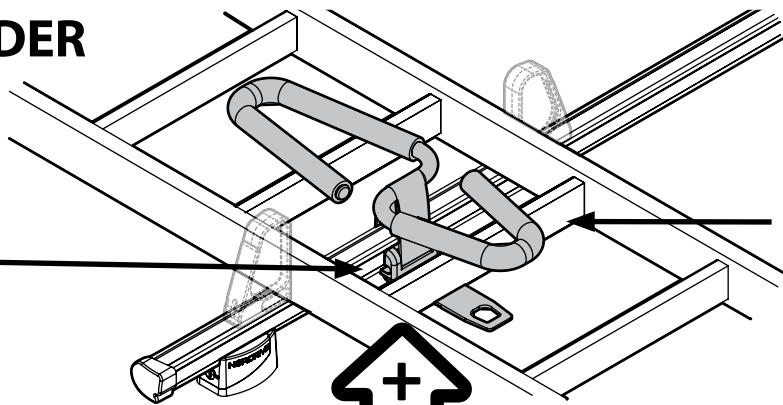

## SPOILER

<b>N11057</b>	<b>KP-9</b>	L = 95 cm
<b>N11058</b>	<b>KP-11</b>	L = 110 cm

**OPTIONALS** PER / FOR / FÜR:

**Kargo** series

Acciaio / Steel

**Kargo-Plus** series

Alluminio / Aluminium

**KARGO-TUBE**

<b>N11050</b>	<b>T200</b>	L = 205 cm
<b>N11051</b>	<b>T300</b>	L = 305 cm
<b>N11052</b>	<b>T400</b>	L = 405 cm

**LADDER HOLDER STRAPS**

**N11065** U-5

**LADDER STEP ADAPTER**

**N11067** U-6

RICHIESTO  
REQUIRED  
REQUIS  
ERFORDERLICH  
NECESSARIO