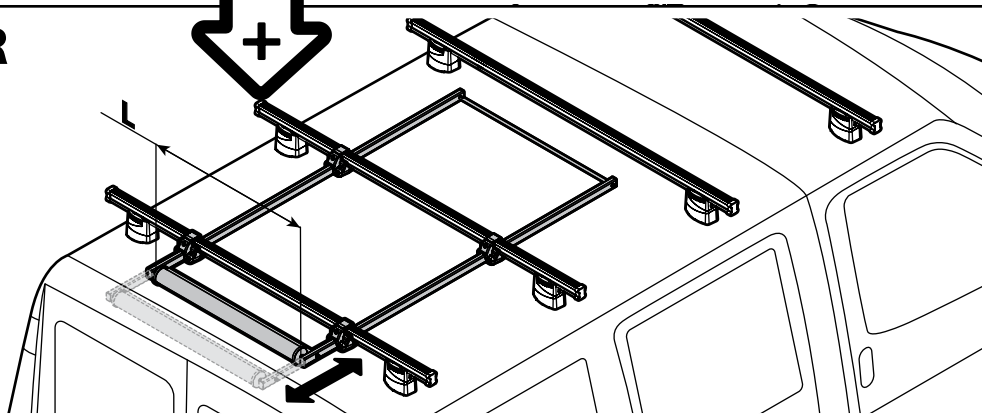

EXTENSION ROLLER

N11020	U-0	L = 64 cm
N11021	U-7	L = 96 cm

- **I** Lotto di produzione da comunicare per eventuali ricambi
- **GB** Production lot number to be communicated for any spare parts
- **F** Lot de production à communiquer pour toute pièce de rechange
- **D** Produktionscharge für eventuelle Ersatzteile
- **E** Lote de producción a comunicar por cualquier repuesto

Lot.

NORDRIVE®
TRANSPORT SOLUTIONS

NORDRIVE® is a registered trademark of
LAMPA S.p.A.
Via G. Rossa 53/55, 46019 Viadana (MN) ITALY
Tel. +39 0375 820700
UNI EN ISO 9001:2008 Certified Company
www.nordrive.it
www.lampa.it