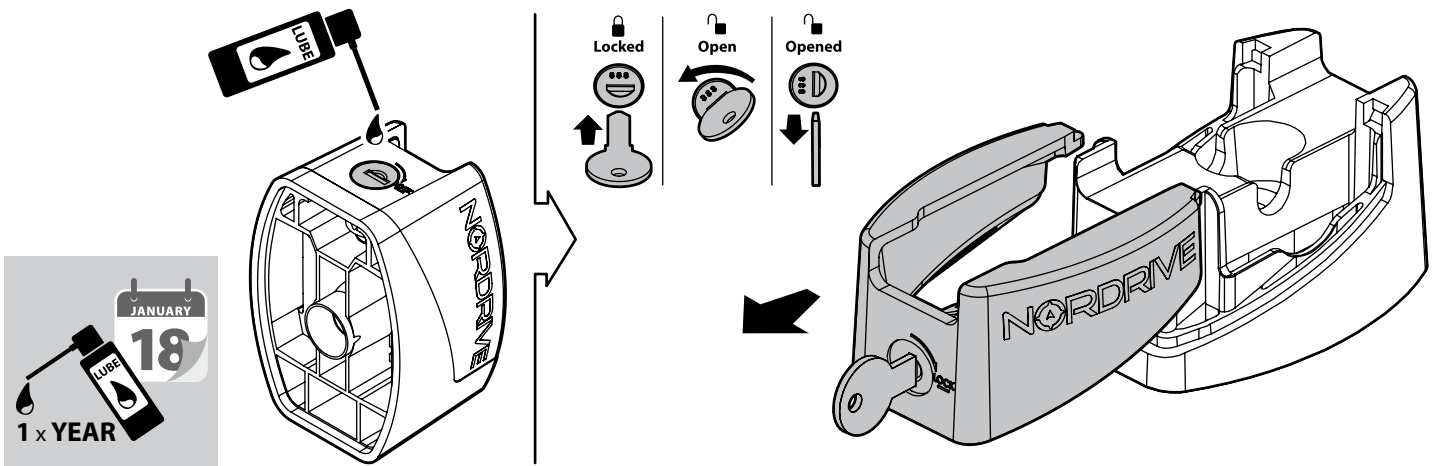

NORDDRIVE®

TRANSPORT SOLUTIONS

Art. **N30342**