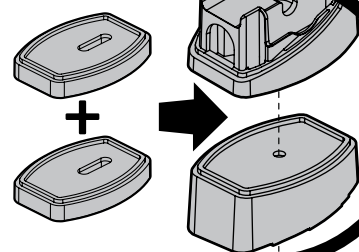

OPTIONALS PER / FOR / FÜR:

Kargo series

Acciaio / Steel

Kargo-Plus series

Alluminio / Aluminium

KARGO-TUBE

N11050	T200	L = 205 cm
N11051	T300	L = 305 cm
N11052	T400	L = 405 cm

LADDER HOLDER STRAPS

N11065 U-5

LADDER STEP ADAPTER

N11067 U-6

RICHIESTO
REQUIRED
REQUIS
ERFORDERLICH
NECESSARIO

Art. **N99985**

x4

M8x70
60CE8070

x2

M8x95
60CE8095

x2

M8x130
60CE80130

=

EXTENSION ROLLER

N11020	U-0	L = 64 cm
N11021	U-7	L = 96 cm

- **I** Lotto di produzione da comunicare per eventuali ricambi
- **GB** Production lot number to be communicated for any spare parts
- **F** Lot de production à communiquer pour toute pièce de rechange
- **D** Produktionscharge für eventuelle Ersatzteile
- **E** Lote de producción a comunicar por cualquier repuesto

Lot.

NORDRIVE®
TRANSPORT SOLUTIONS

NORDRIVE® is a registered trademark of
LAMPA S.p.A.
Via G. Rossa 53/55, 46019 Viadana (MN) ITALY
Tel. +39 0375 820700
UNI EN ISO 9001:2008 Certified Company
www.nordrive.it
www.lampa.it