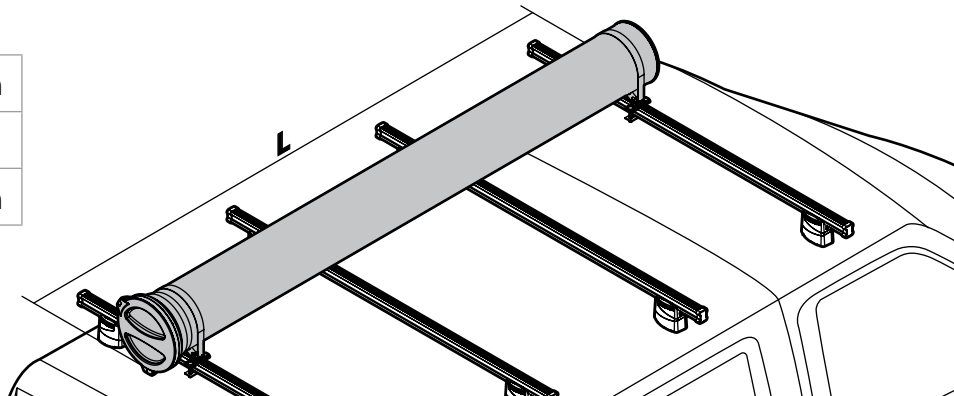

<b>N11050</b>	<b>T200</b>	L = 205 cm
<b>N11051</b>	<b>T300</b>	L = 305 cm
<b>N11052</b>	<b>T400</b>	L = 405 cm

**LADDER HOLDER STRAPS**

**N11065** U-5

**LADDER STEP ADAPTER**

**N11067** U-6

RICHIESTO  
REQUIRED  
REQUIS  
ERFORDERLICH  
NECESSARIO