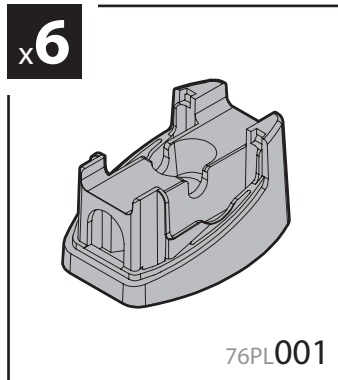

NORDRIVE®

TRANSPORT SOLUTIONS

Art. **N30343**