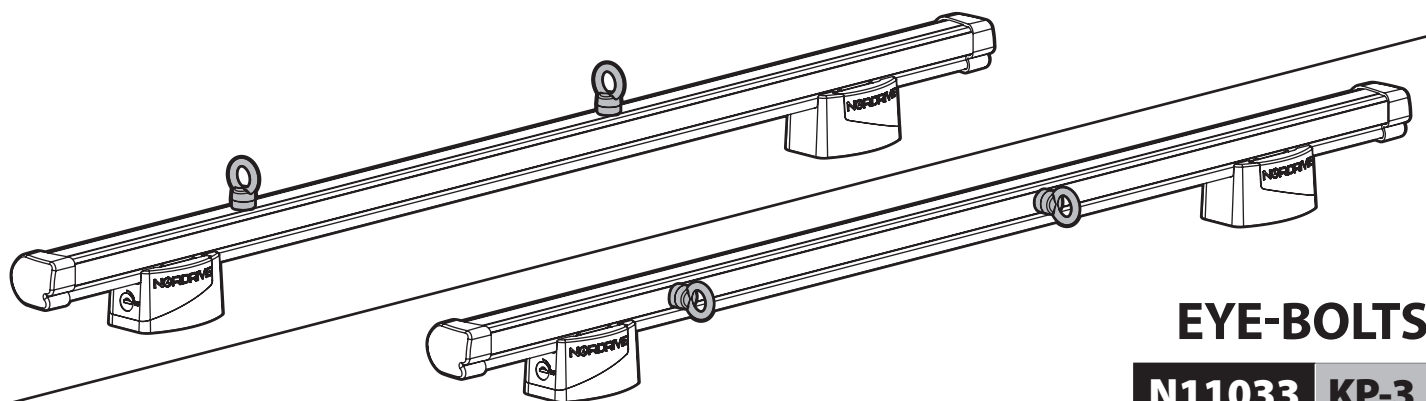

EYE-BOLTS

N11033 KP-3