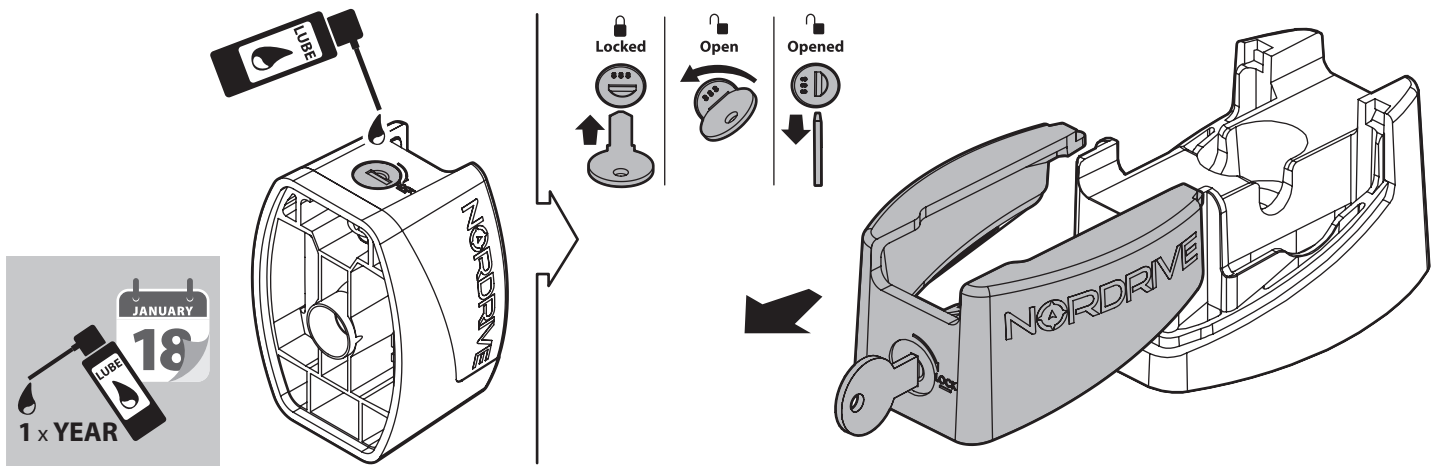

NORDRIVE®

TRANSPORT SOLUTIONS

Art. **N30343**