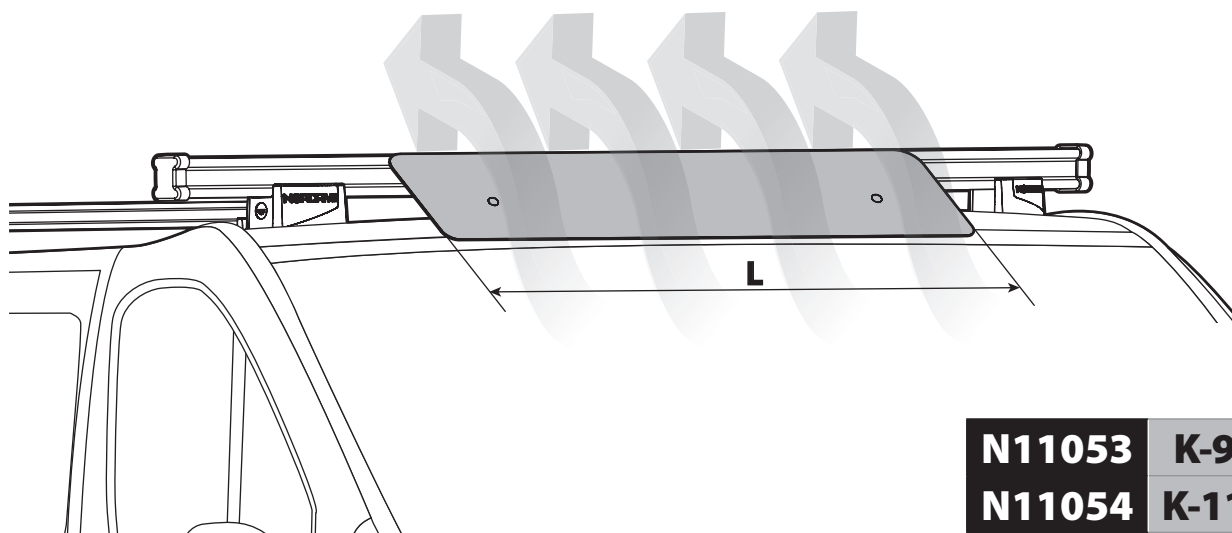

KARGO ROLLER

N11000	K-0	L = 64 cm
N11003	K-7	L = 96 cm

LOAD STOPS

N11001 K-1

LOAD STOPS

N11002 K-2

SPOILER

N11053	K-9	L = 95 cm
N11054	K-11	L = 110 cm