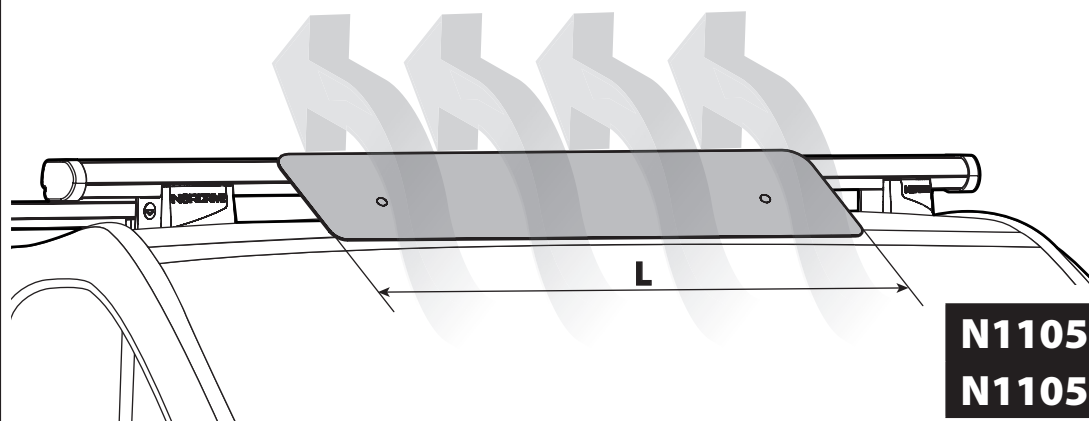

SPOILER

N11057 KP-9 L = 95 cm

N11058 KP-11 L = 110 cm