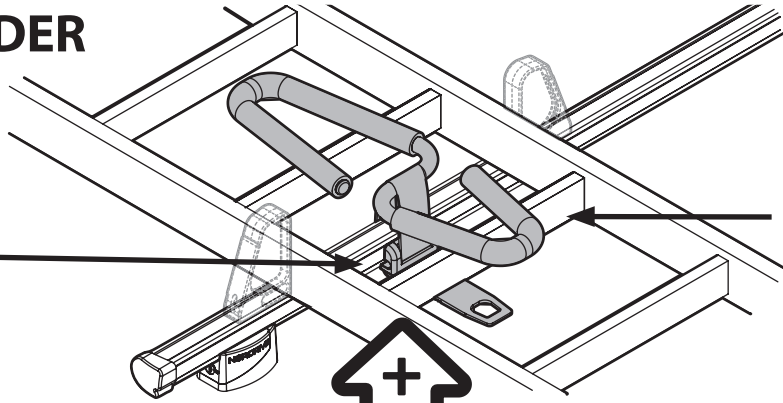

Kargo series

Acciaio / Steel

Kargo-Plus series

Alluminio / Aluminium

KARGO-TUBE

N11050	T200	L = 205 cm
N11051	T300	L = 305 cm
N11052	T400	L = 405 cm

LADDER HOLDER STRAPS

N11065 U-5