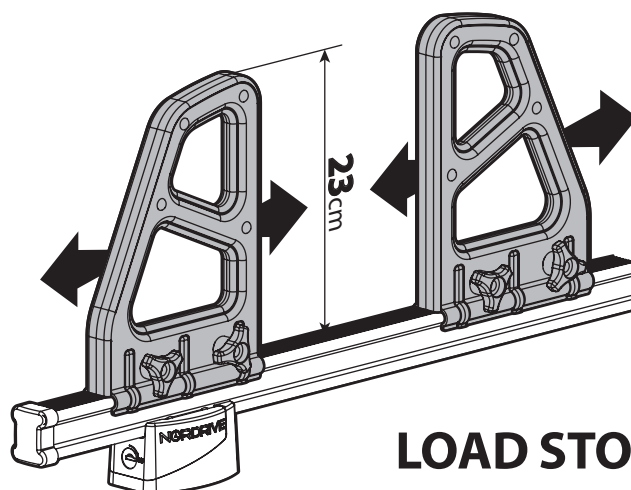

KARGO ROLLER

N11000	K-0	L = 64 cm
N11003	K-7	L = 96 cm

LOAD STOPS

N11001 K-1

LOAD STOPS

N11002 K-2

SPOILER

N11053	K-9	L = 95 cm
N11054	K-11	L = 110 cm