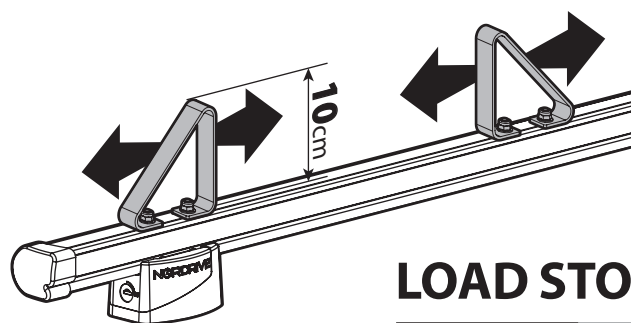

OPTIONALS PER / FOR / FÜR:

Kargo-Plus series

Alluminio / Aluminium

KARGO ROLLER

N11030 KP-0 L = 64 cm

N11034 KP-7 L = 96 cm

LOAD STOPS

N11031 KP-1