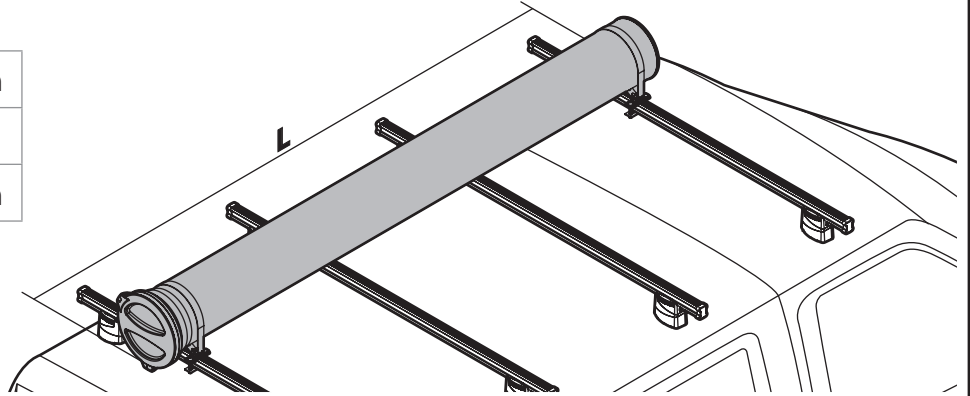

Kargo series

Acciaio / Steel

Kargo-Plus series

Alluminio / Aluminium

KARGO-TUBE

N11050	T200	L = 205 cm
N11051	T300	L = 305 cm
N11052	T400	L = 405 cm

LADDER HOLDER STRAPS

N11065 U-5