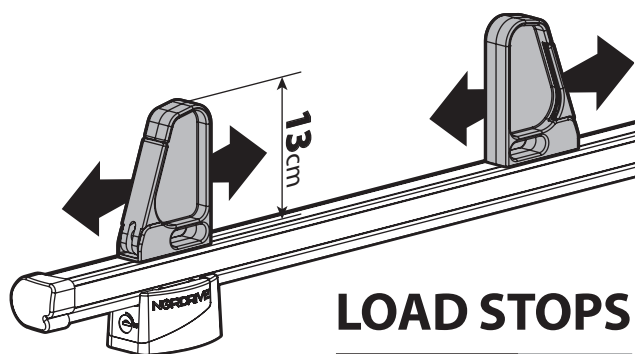

OPTIONALS PER / FOR / FÜR:

Kargo-Plus series

Alluminio / Aluminium

KARGO ROLLER

N11030 KP-0 L = 64 cm

N11034 KP-7 L = 96 cm

LOAD STOPS

N11031 KP-1