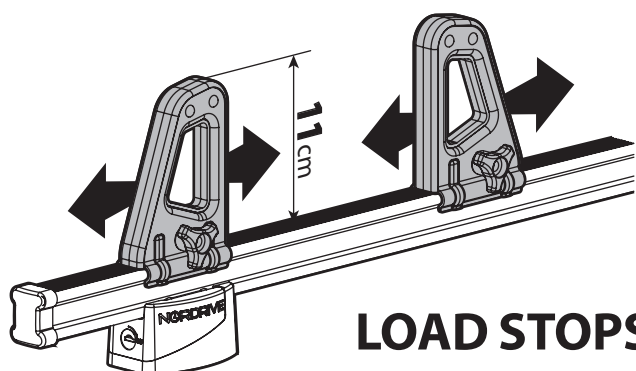

KARGO ROLLER

N11000	K-0	L = 64 cm
N11003	K-7	L = 96 cm

LOAD STOPS

N11001 K-1

LOAD STOPS

N11002 K-2

SPOILER

N11053	K-9	L = 95 cm
N11054	K-11	L = 110 cm