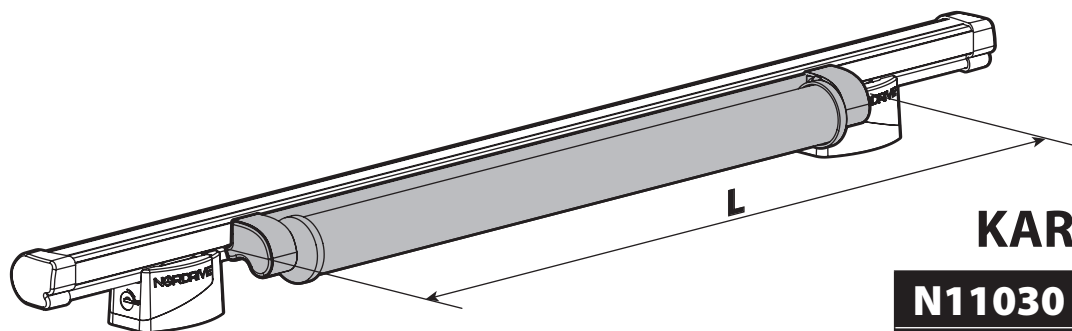

OPTIONALS PER / FOR / FÜR:

Kargo-Plus series

Alluminio / Aluminium

KARGO ROLLER

N11030 KP-0 L = 64 cm

N11034 KP-7 L = 96 cm