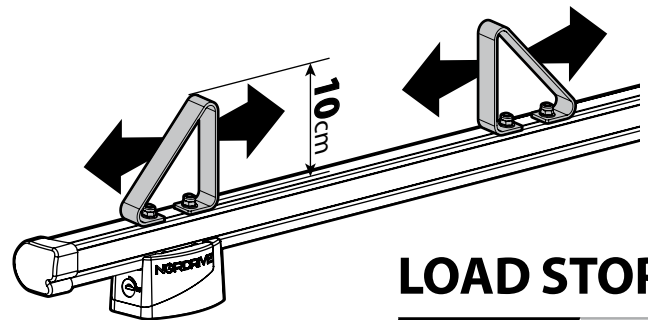

LOAD STOPS

N11031 KP-1