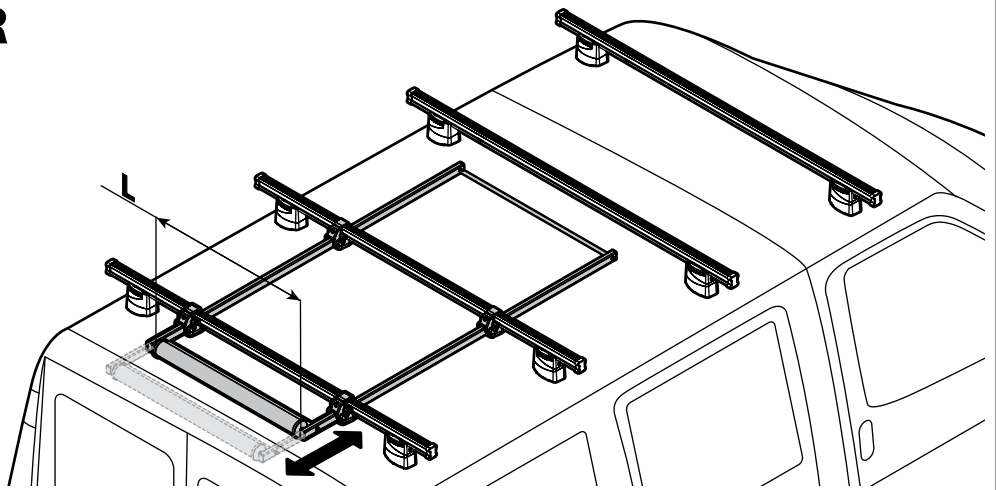

EXTENSION ROLLER

N11020	U-0	L = 64 cm
N11021	U-7	L = 96 cm

- (I) Lotto di produzione da comunicare per eventuali ricambi
- (GB) Production lot number to be communicated for any spare parts
- (F) Lot de production à communiquer pour toute pièce de rechange
- (D) Produktionscharge für eventuelle Ersatzteile
- (E) Lote de producción a comunicar por cualquier repuesto

Lot.

NORDRIVE®
TRANSPORT SOLUTIONS

NORDRIVE® is a registered trademark of
LAMPA S.p.A.
Via G. Rossa 53/55, 46019 Viadana (MN) ITALY
Tel. +39 0375 820700
UNI EN ISO 9001:2008 Certified Company
www.nordrive.it
www.lampa.it