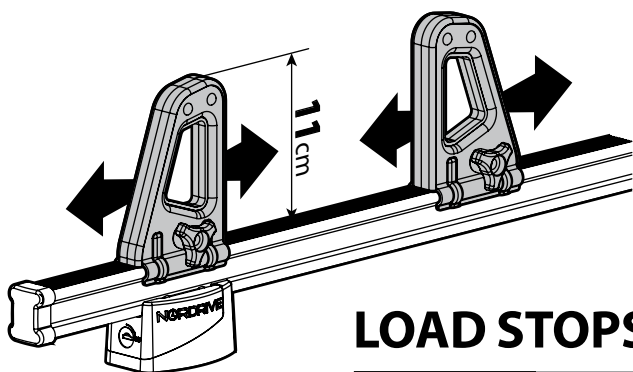

7

8

Kargo series

Acciaio / Steel

KARGO ROLLER

N11000	K-0	L = 64 cm
N11003	K-7	L = 96 cm

LOAD STOPS

N11001 K-1