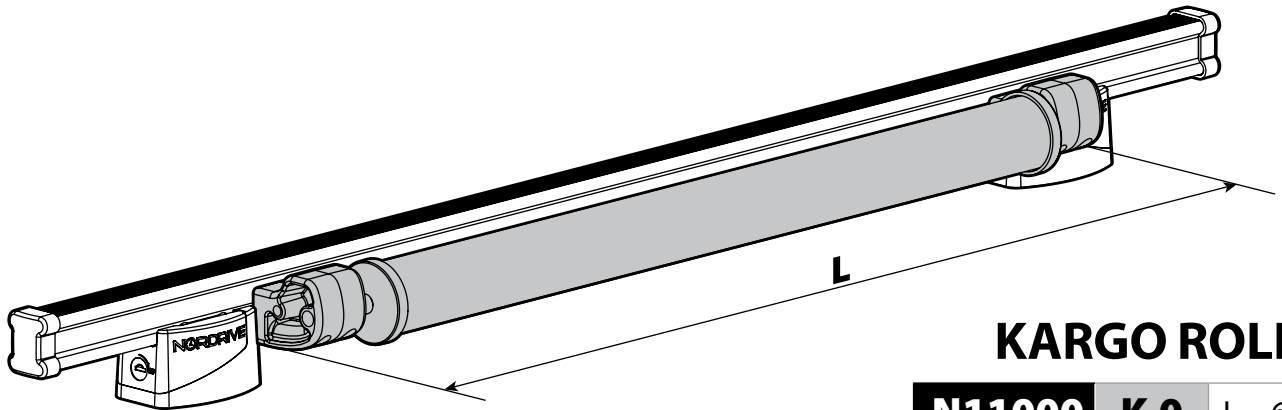

7

8

Kargo series

Acciaio / Steel

KARGO ROLLER

N11000	K-0	L = 64 cm
N11003	K-7	L = 96 cm

LOAD STOPS

N11001 K-1