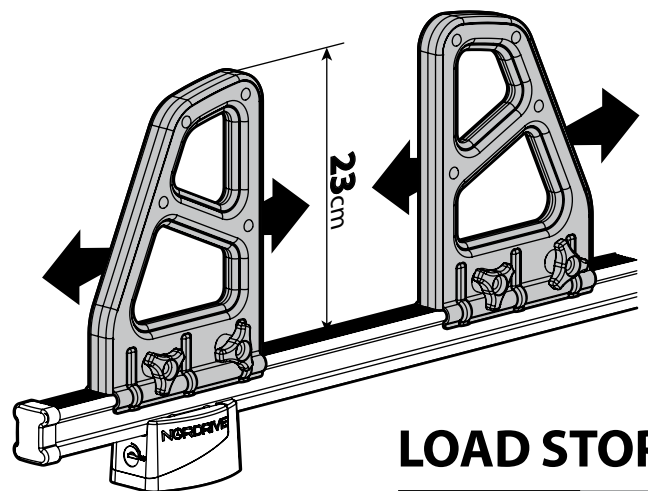

7

8

Kargo series

Acciaio / Steel

KARGO ROLLER

N11000	K-0	L = 64 cm
N11003	K-7	L = 96 cm

LOAD STOPS

N11001 K-1