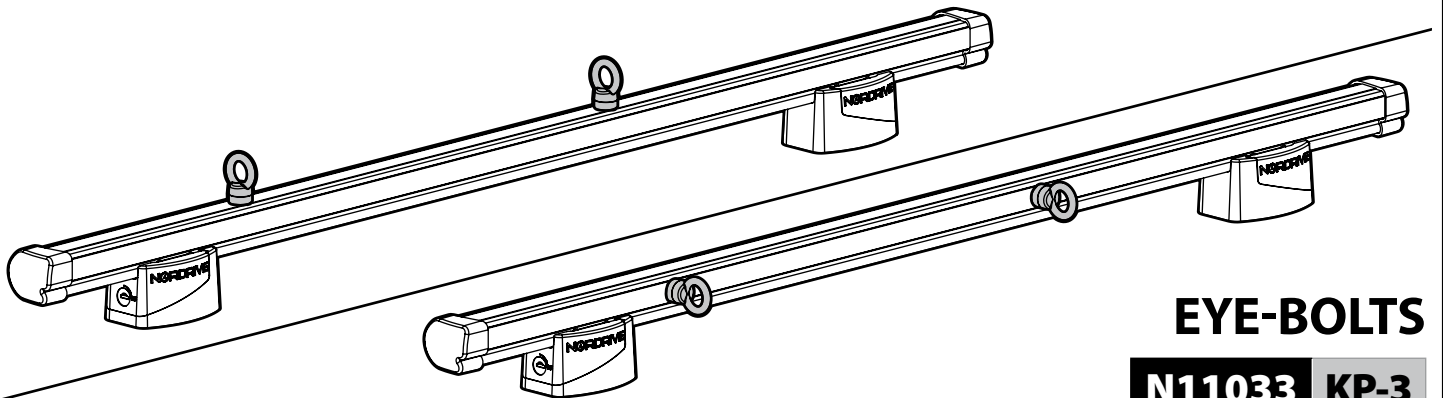

EYE-BOLTS

N11033 KP-3