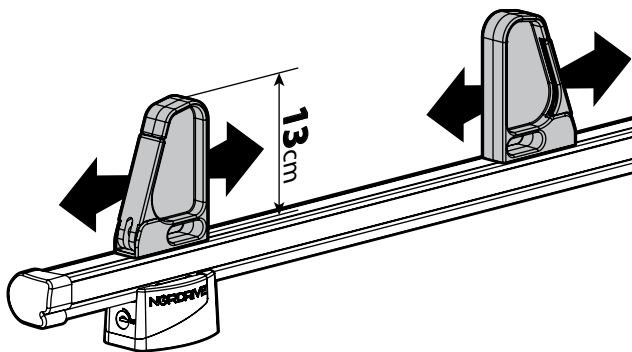

LOAD STOPS

N11031 KP-1