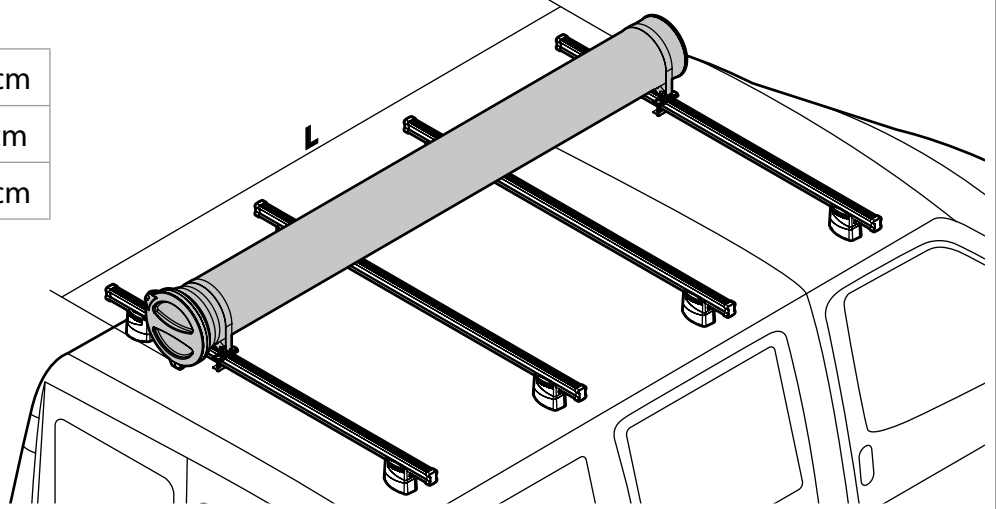

Kargo series

Acciaio / Steel

Kargo-Plus
series

Alluminio / Aluminium

KARGO-TUBE

N11050	T200	L = 205 cm
N11051	T300	L = 305 cm
N11052	T400	L = 405 cm

LADDER HOLDER STRAPS

N11065 U-5