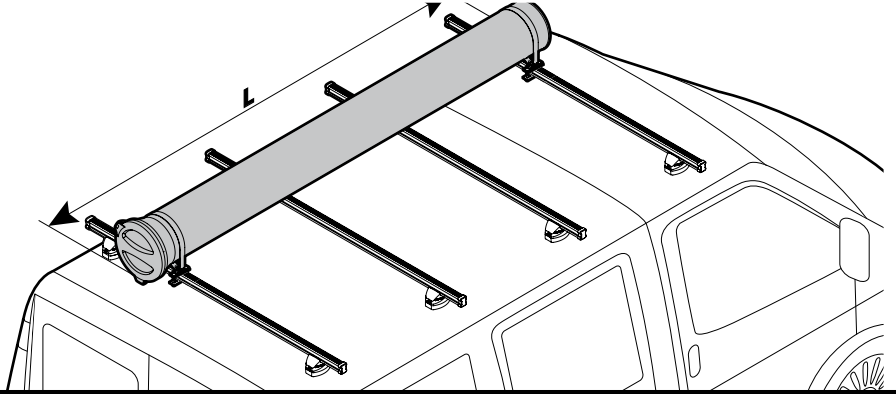

N11050 T200 | L = 205 cm

N11051 T300 | L = 305 cm

N11052 T400 | L = 405 cm

Ladder Holder Straps

N11065 U-5

Ladder Step Adapter

N11067 U-6

RICHIESTO
REQUIRED
REQUIS
ERFORDERLICH
NECESSARIO