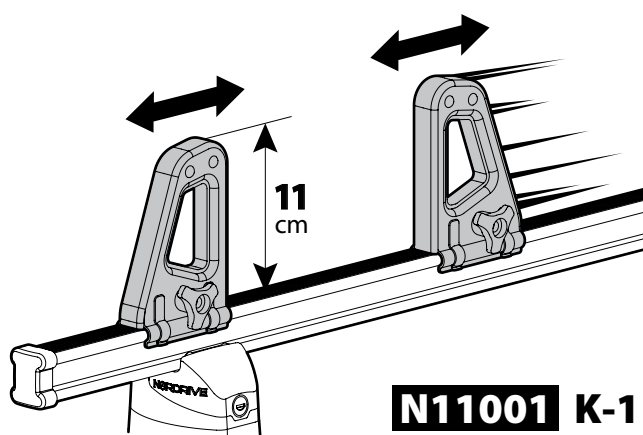

Kargo series

Acciaio / Steel

Kargo Roller

N11000 K-0 | L = 64 cm

N11003 K-7 | L = 96 cm

Load Stops

N11001 K-1

N11002 K-2