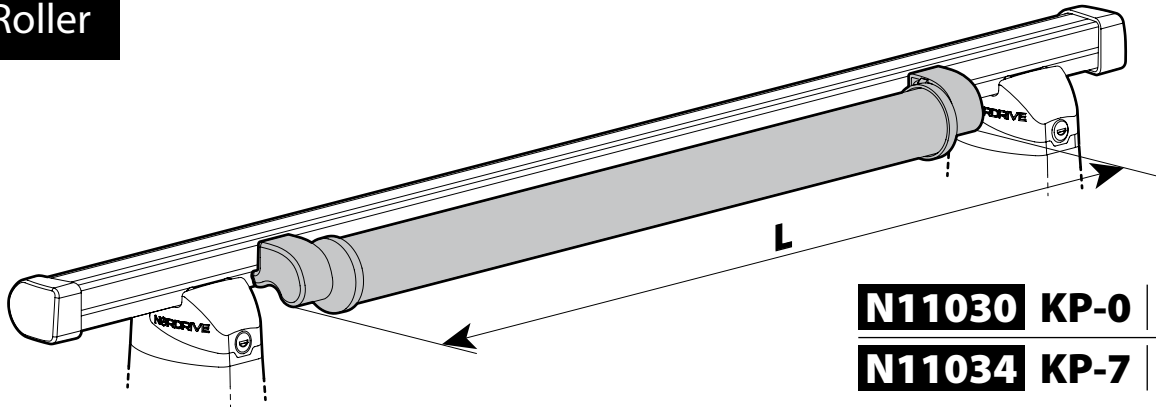

Spoiler

N11053 K-9 | L = 95 cm

N11054 K-11 | L = 110 cm

OPTIONALS PER / FOR / FÜR:

Kargo-Plus series

Alluminio / Aluminium

Kargo Roller

N11030 KP-0 | L = 64 cm