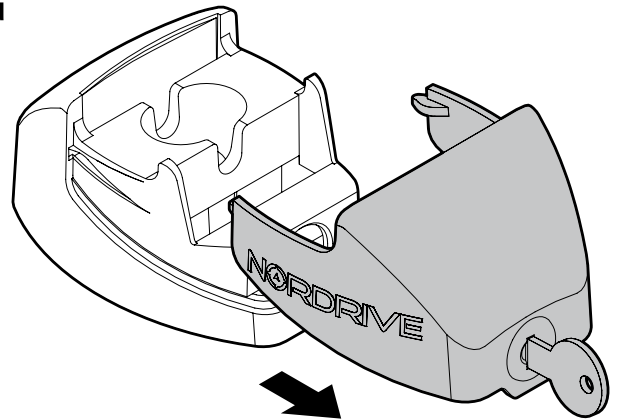

NORDDRIVE®

TRANSPORT SOLUTIONS

Art. **N30442**

1 x Year