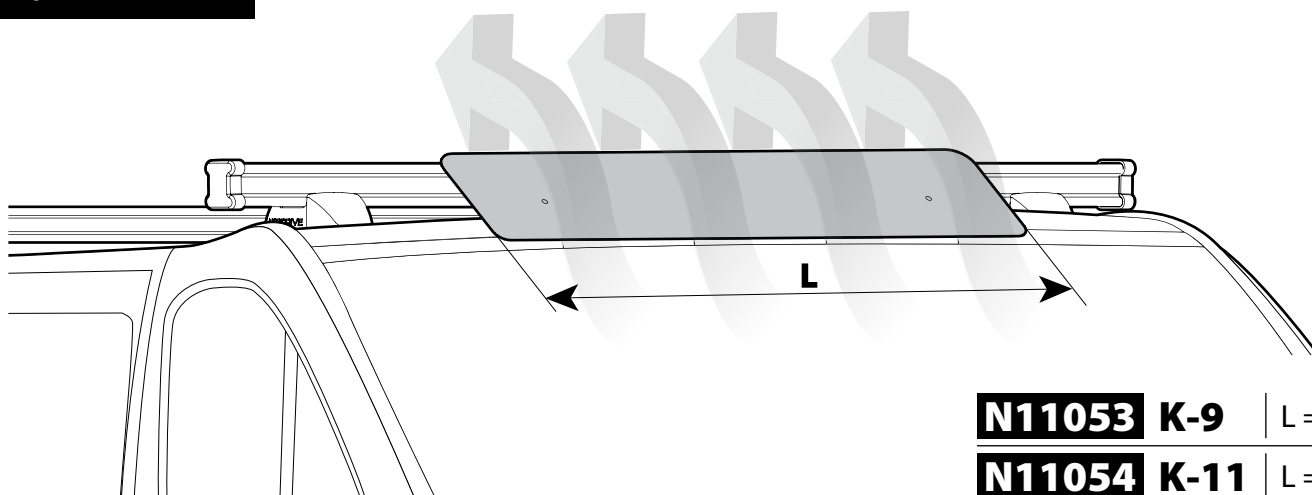

Spoiler

N11053 K-9 | L = 95 cm

N11054 K-11 | L = 110 cm