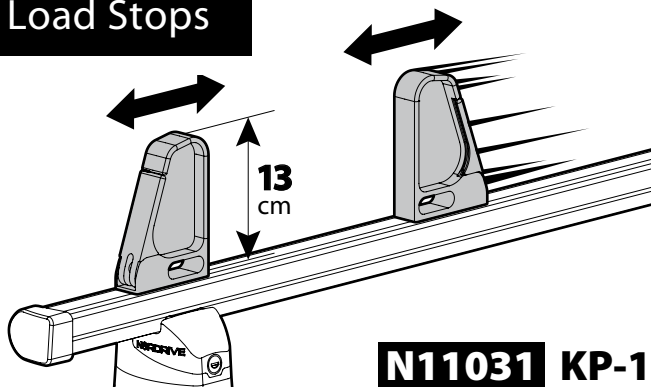

Load Stops

N11031 KP-1