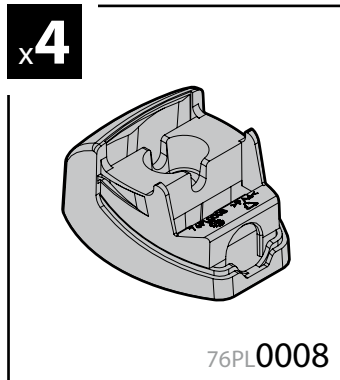

NORDDRIVE®

TRANSPORT SOLUTIONS

Art. **N30442**

1 x Year