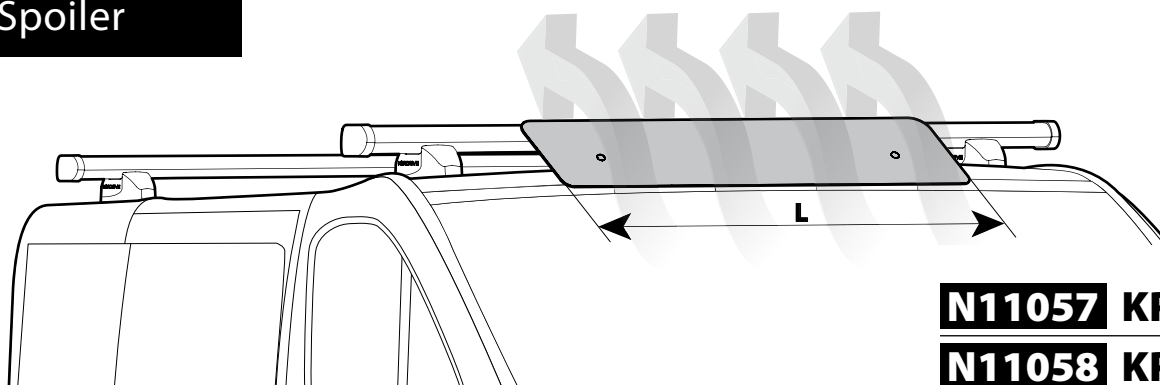

N11034 KP-7 | L = 96 cm

Load Stops

N11031 KP-1

N11036 KP-4 | H = 10 cm

N11037 KP-5 | H = 7 cm

Eye-Bolts

N11033 KP-3

Spoiler