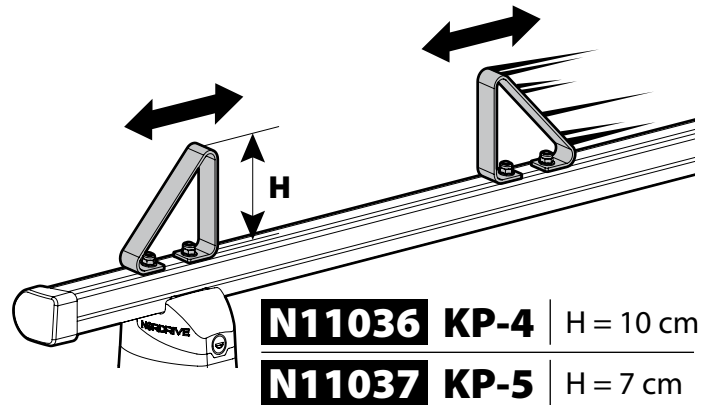

N11036 KP-4 | H = 10 cm

N11037 KP-5 | H = 7 cm