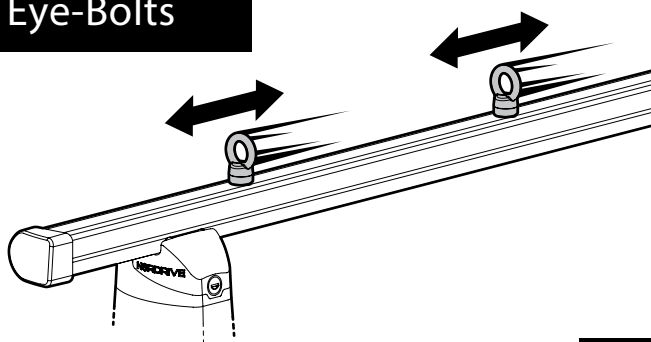

N11034 KP-7 | L = 96 cm

Load Stops

N11031 KP-1

N11036 KP-4 | H = 10 cm

N11037 KP-5 | H = 7 cm

Eye-Bolts

N11033 KP-3

Spoiler