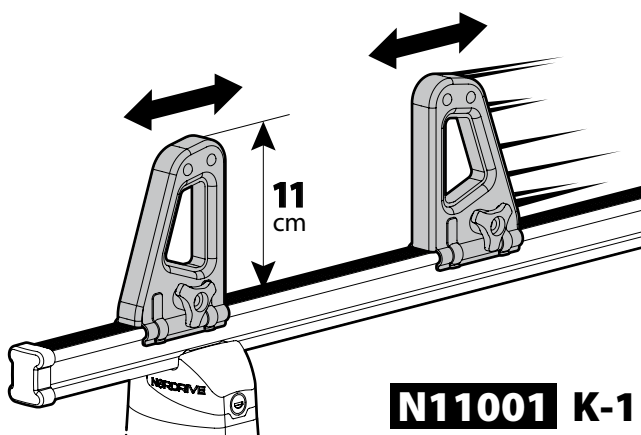

Locked

NORDRIVE

Kargo series

Acciaio / Steel

Kargo Roller

N11000 K-0 | L = 64 cm

N11003 K-7 | L = 96 cm

Load Stops