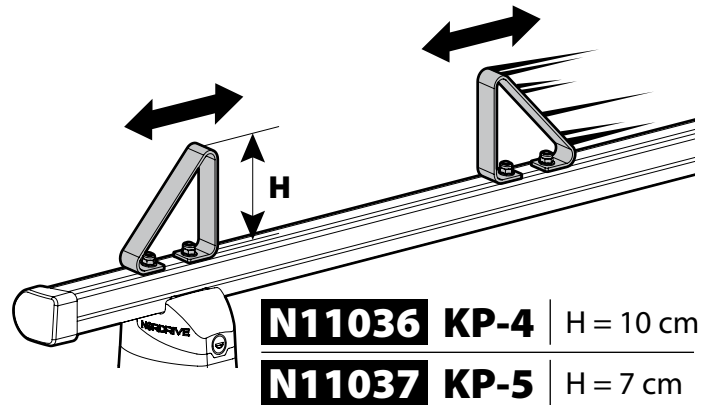

Kargo Roller

N11030 KP-0 | L = 64 cm

N11034 KP-7 | L = 96 cm

Load Stops

N11031 KP-1

N11036 KP-4 | H = 10 cm

N11037 KP-5 | H = 7 cm

Eye-Bolts