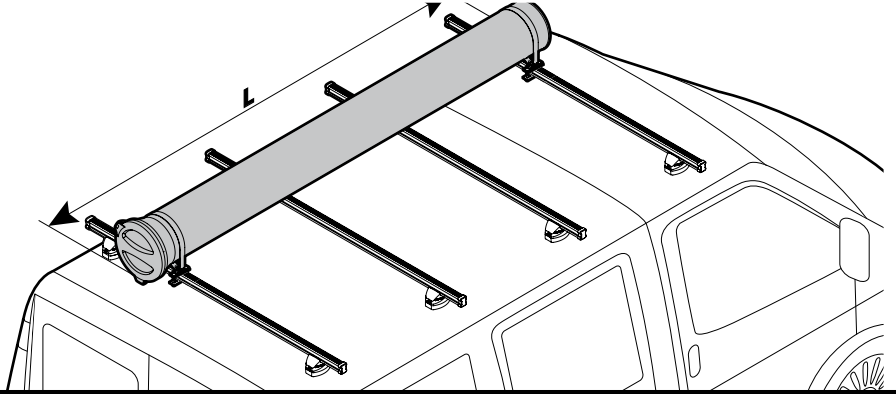

Alluminio / Aluminium

Kargo Tube

N11050 T200 | L = 205 cm

N11051 T300 | L = 305 cm

N11052 T400 | L = 405 cm

Ladder Holder Straps

N11065 U-5

Ladder Step Adapter