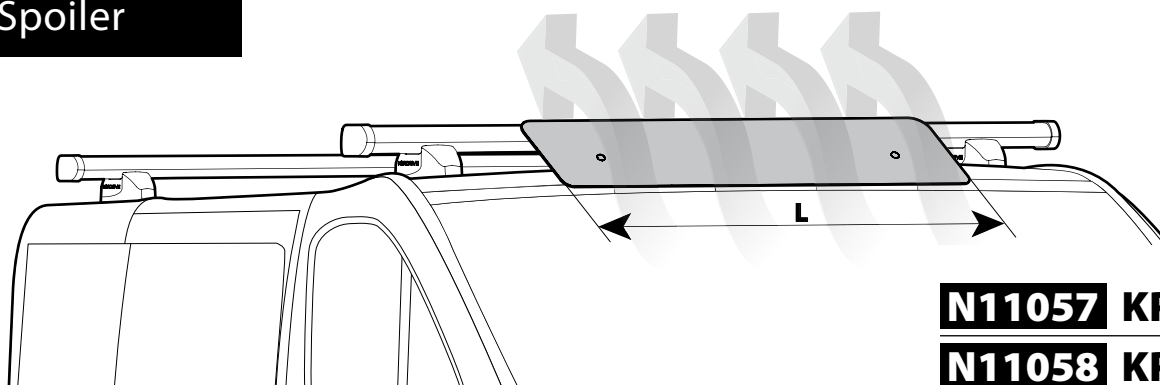

Spoiler

N11057 KP-9 | L = 95 cm

N11058 KP-11 | L = 110 cm