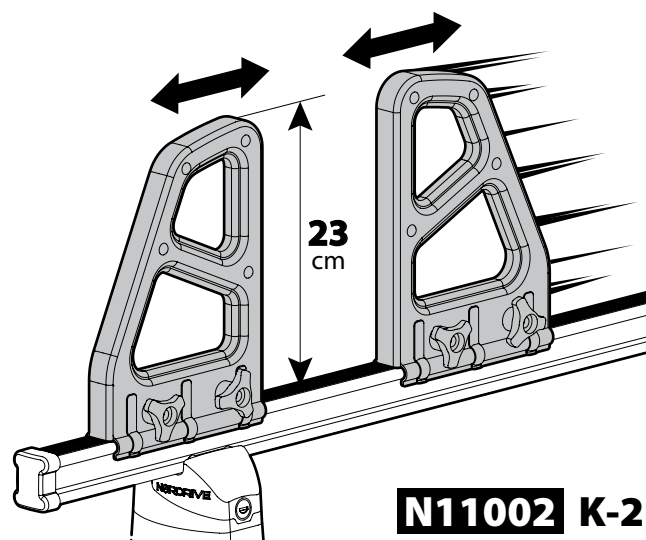

Kargo series

Acciaio / Steel

Kargo Roller

N11000 K-0 | L = 64 cm

N11003 K-7 | L = 96 cm

Load Stops

N11001 K-1

N11002 K-2

Spoiler

N11053 K-9 | L = 95 cm

N11054 K-11 | L = 110 cm