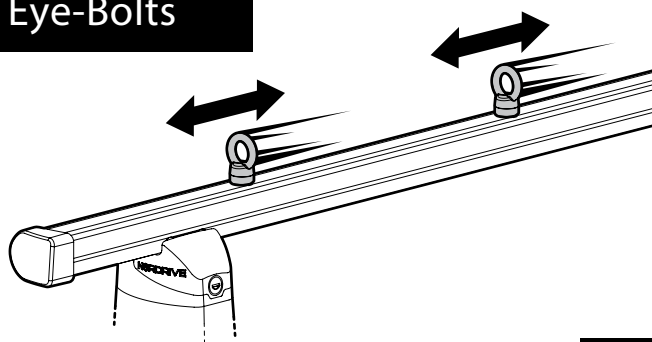

Kargo Roller

N11030 KP-0 | L = 64 cm

N11034 KP-7 | L = 96 cm

Load Stops

N11031 KP-1

N11036 KP-4 | H = 10 cm

N11037 KP-5 | H = 7 cm

Eye-Bolts