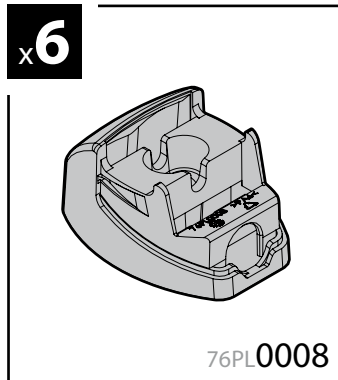

NORDDRIVE®

TRANSPORT SOLUTIONS

Art. **N30443**

1 x Year