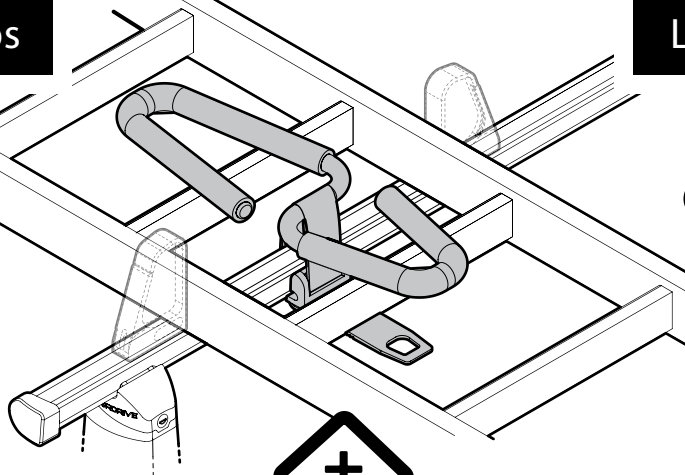

Alluminio / Aluminium

Kargo Tube

N11050 T200 | L = 205 cm

N11051 T300 | L = 305 cm

N11052 T400 | L = 405 cm

Ladder Holder Straps

N11065 U-5

Ladder Step Adapter