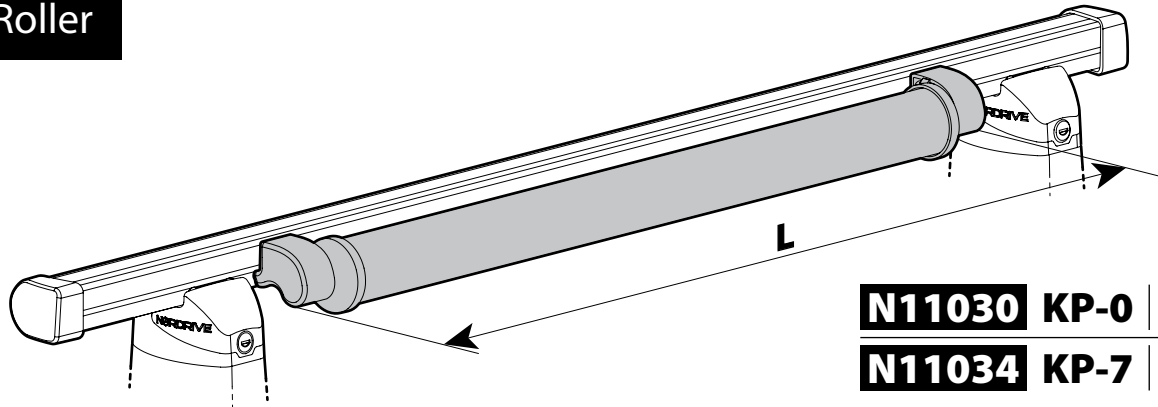

OPTIONALS PER / FOR / FÜR:

Kargo-Plus series

Alluminio / Aluminium

Kargo Roller

N11030 KP-0 | L = 64 cm

N11034 KP-7 | L = 96 cm