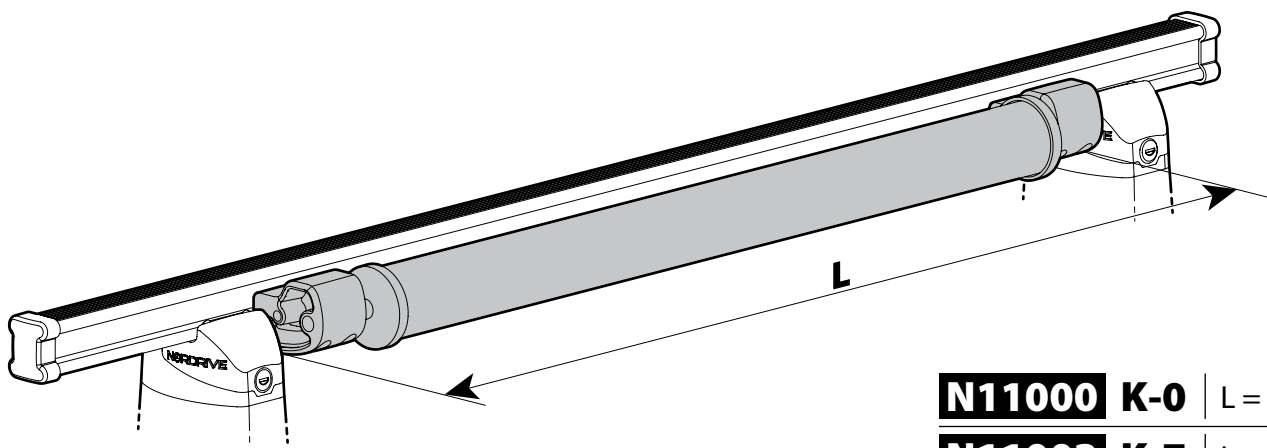

Locked

NORDRIVE

Kargo series

Acciaio / Steel

Kargo Roller

N11000 K-0 | L = 64 cm

N11003 K-7 | L = 96 cm

Load Stops