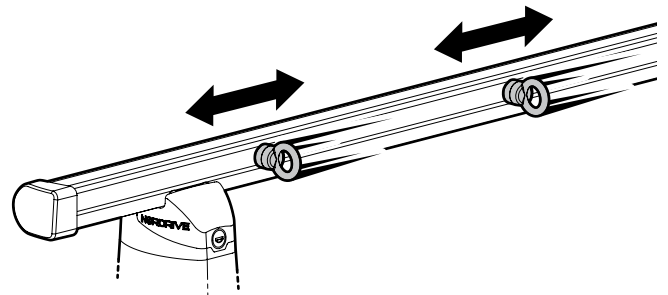

OPTIONALS PER / FOR / FÜR:

Kargo-Plus series

Alluminio / Aluminium

Kargo Roller

N11030 KP-0 | L = 64 cm

N11034 KP-7 | L = 96 cm

Load Stops

N11031 KP-1

N11036 KP-4 | H = 10 cm

N11037 KP-5 | H = 7 cm

Eye-Bolts

N11033 KP-3

Spoiler

N11057 KP-9 | L = 95 cm

N11058 KP-11 | L = 110 cm