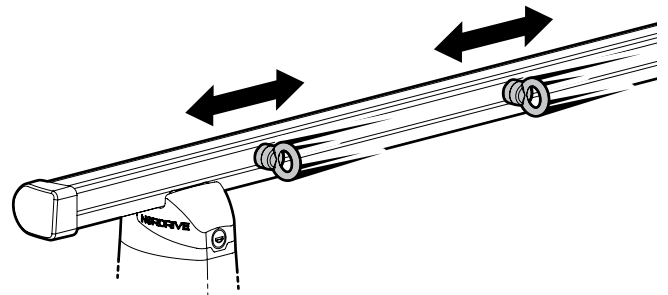

OPTIONALS PER / FOR / FÜR:

Kargo-Plus series

Alluminio / Aluminium

Kargo Roller

N11030 KP-0 | L = 64 cm

N11034 KP-7 | L = 96 cm

Load Stops

N11031 KP-1

N11036 KP-4 | H = 10 cm

N11037 KP-5 | H = 7 cm

Eye-Bolts

N11033 KP-3

Spoiler

N11057 KP-9 | L = 95 cm

N11058 KP-11 | L = 110 cm