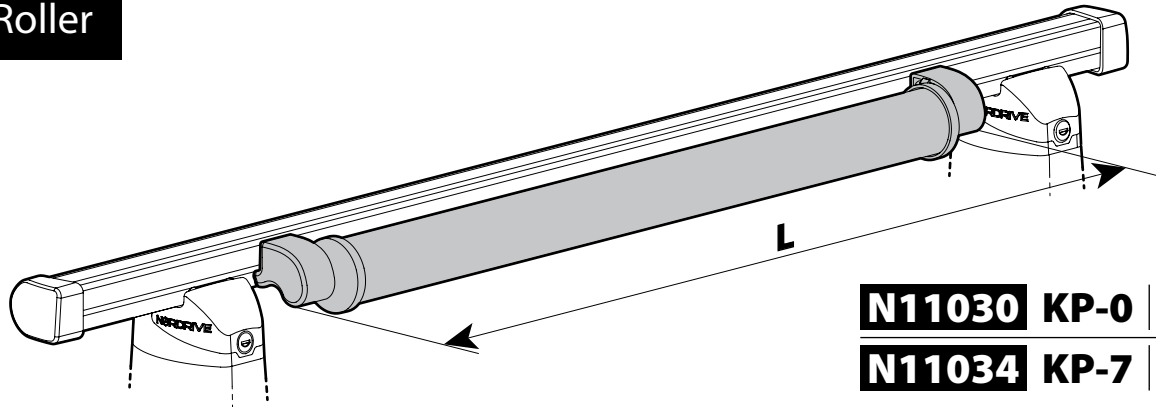

OPTIONALS PER / FOR / FÜR:

Kargo-Plus series

Alluminio / Aluminium

Kargo Roller

N11030 KP-0 | L = 64 cm

N11034 KP-7 | L = 96 cm