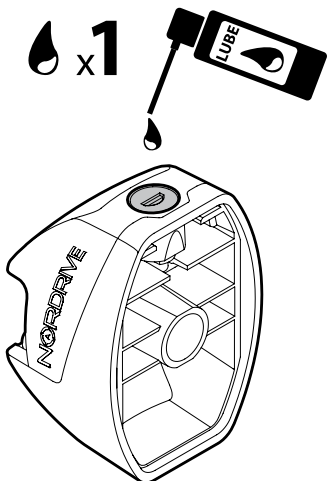

NORDDRIVE®

TRANSPORT SOLUTIONS

Art. **N30452**