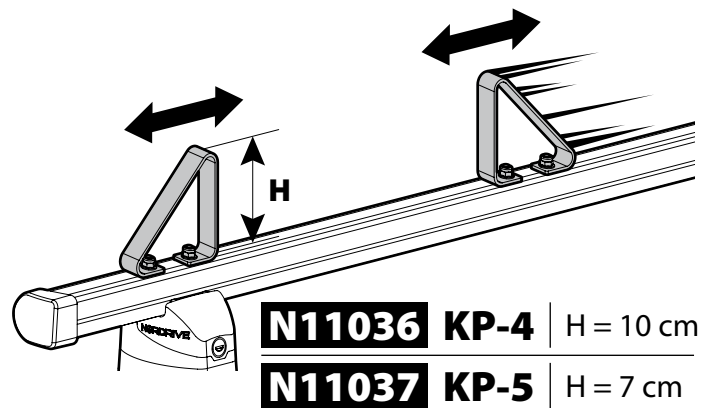

Kargo-Plus series

Alluminio / Aluminium

Kargo Roller

N11030 KP-0 | L = 64 cm

N11034 KP-7 | L = 96 cm

Load Stops

N11031 KP-1

N11036 KP-4 | H = 10 cm