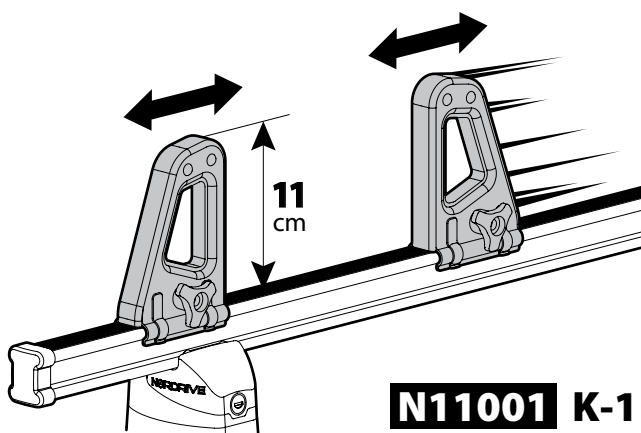

Load Stops

N11001 K-1