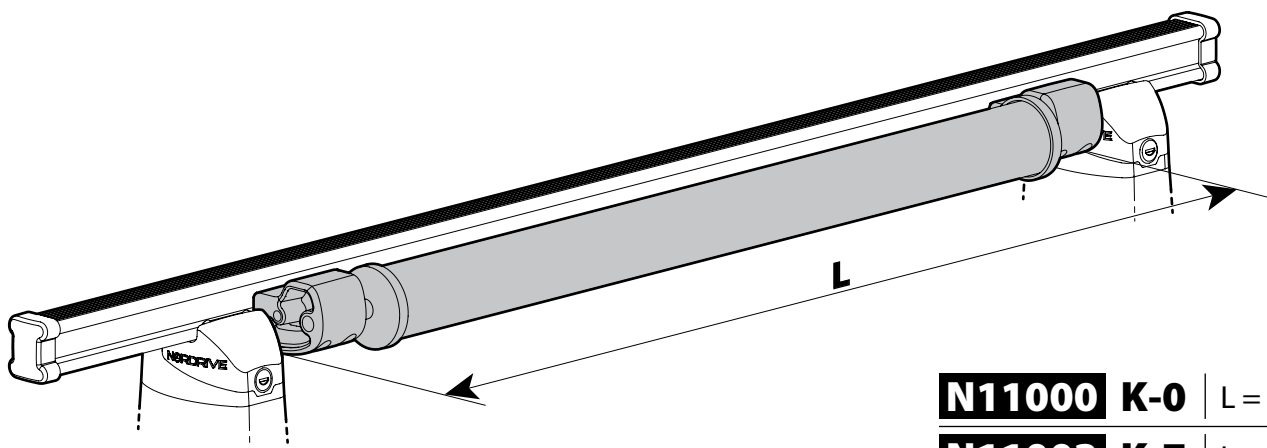

1 8Nm

2

Opened Lock Locked

NORDRIVE

Kargo series

Acciaio / Steel

Kargo Roller

N11000 K-0 | L = 64 cm