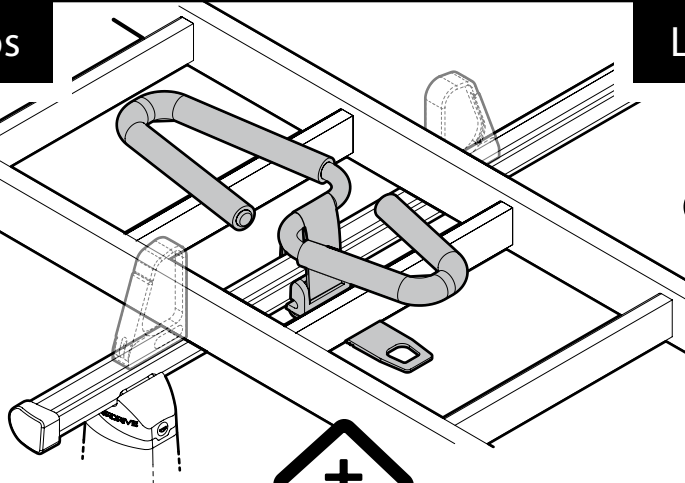

Acciaio / Steel

Kargo-Plus series

Alluminio / Aluminium

Kargo Tube

N11050 T200 | L = 205 cm

N11051 T300 | L = 305 cm

N11052 T400 | L = 405 cm

Ladder Holder Straps

N11065 U-5

Ladder Step Adapter

N11067 U-6

RICHIESTO
REQUIRED
REQUIS
ERFORDERLICH
NECESSARIO

Art. **N99962**

2 bars = **x2**

4 bars = **x4**

2 bars = **x4**