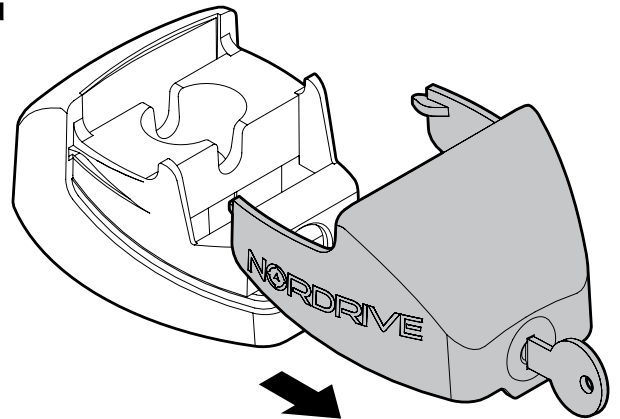

NORDDRIVE®

TRANSPORT SOLUTIONS

Art. **N30452**