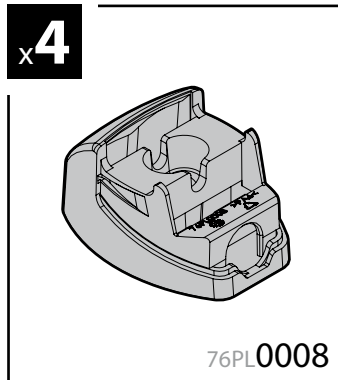

NORDDRIVE®

TRANSPORT SOLUTIONS

Art. **N30452**