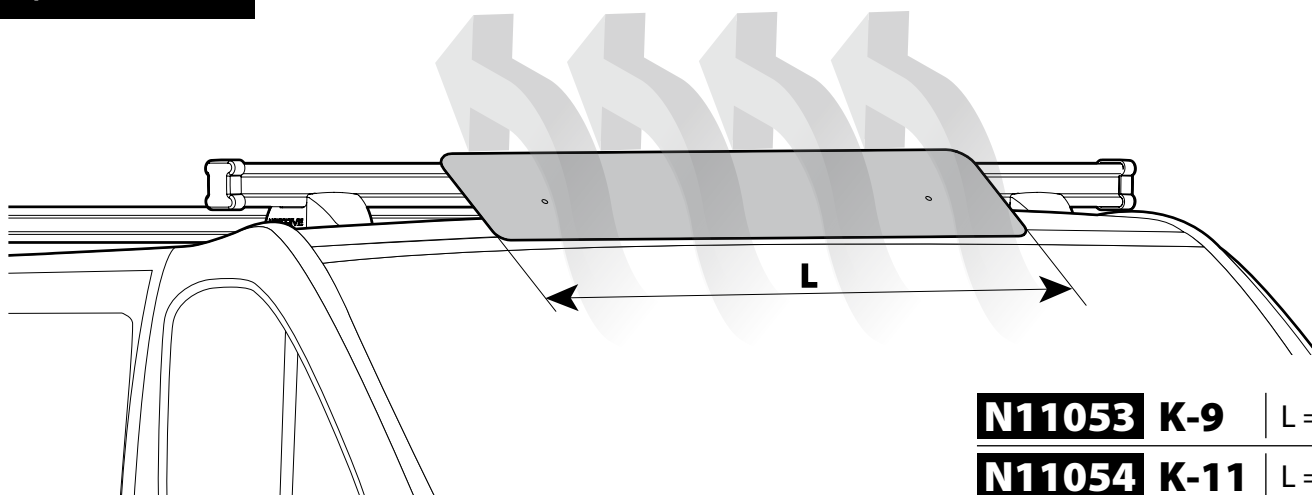

N11003 K-7 | L = 96 cm

Load Stops

N11001 K-1

N11002 K-2

Spoiler

N11053 K-9 | L = 95 cm

N11054 K-11 | L = 110 cm

OPTIONALS PER / FOR / FÜR: