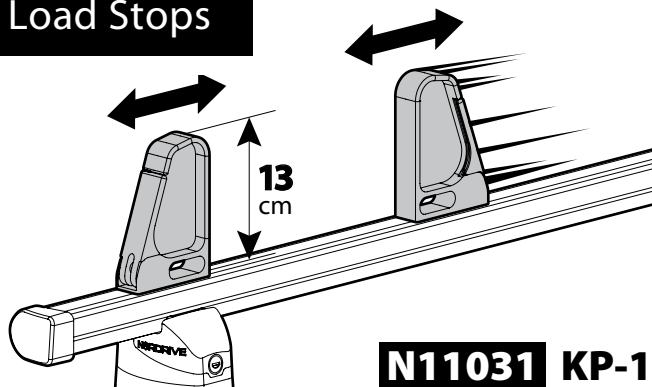

Kargo-Plus series

Alluminio / Aluminium

Kargo Roller

N11030 KP-0 | L = 64 cm

N11034 KP-7 | L = 96 cm

Load Stops

N11031 KP-1

N11036 KP-4 | H = 10 cm