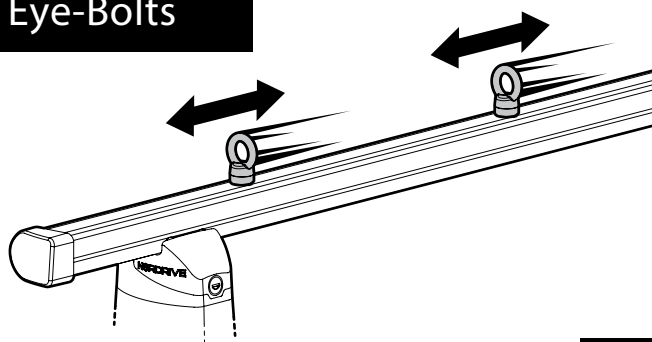

Eye-Bolts

N11033 KP-3