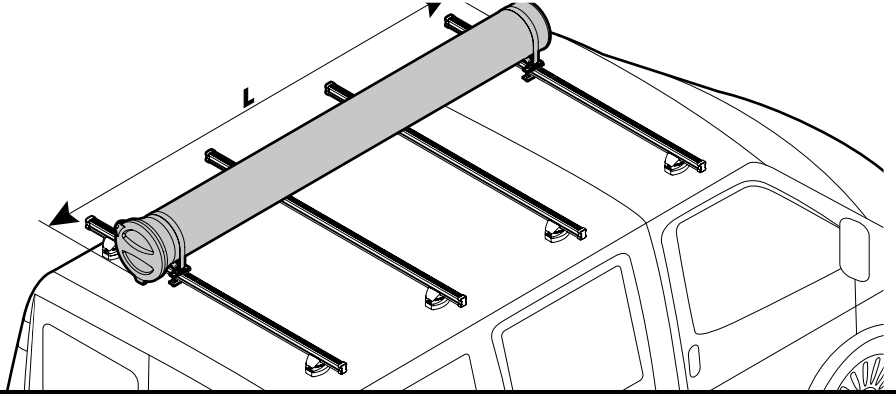

Acciaio / Steel

Kargo-Plus series

Alluminio / Aluminium

Kargo Tube

N11050 T200 | L = 205 cm

N11051 T300 | L = 305 cm

N11052 T400 | L = 405 cm

Ladder Holder Straps