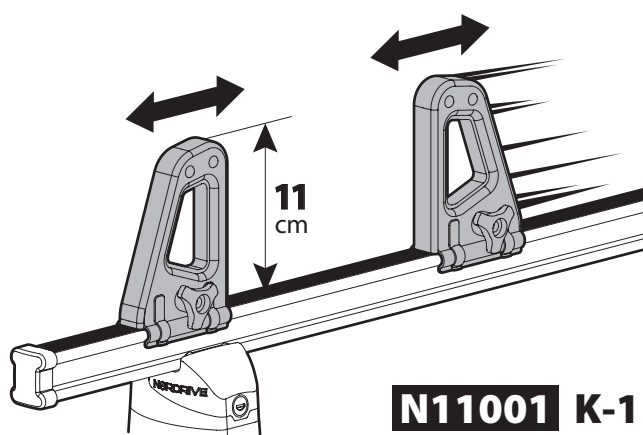

NORDRIVE

Kargo series

Acciaio / Steel

Kargo Roller

N11000 K-0 | L = 64 cm

N11003 K-7 | L = 96 cm

Load Stops

N11001 K-1