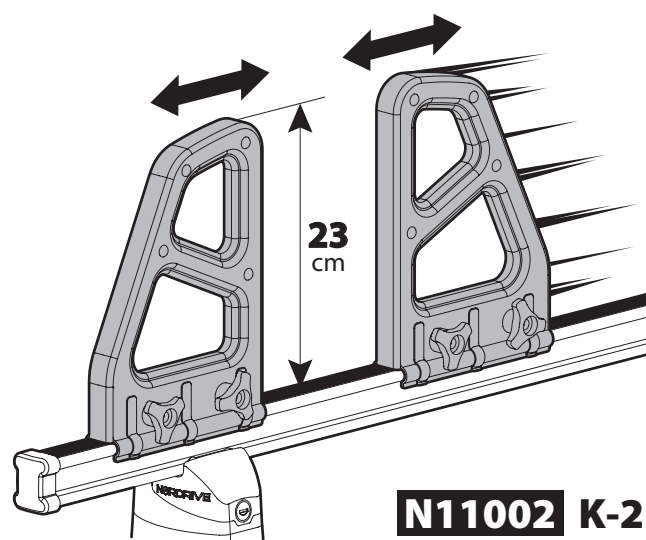

NORDRIVE

Kargo series

Acciaio / Steel

Kargo Roller

N11000 K-0 | L = 64 cm

N11003 K-7 | L = 96 cm

Load Stops

N11001 K-1