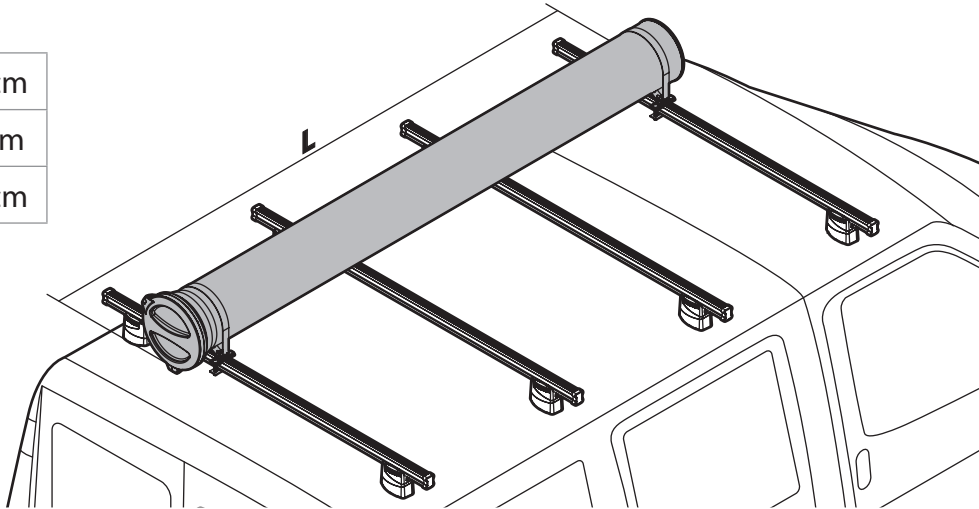

KARGO-TUBE

N11050 T200 L = 205 cm

N11051 T300 L = 305 cm

N11052 T400 L = 405 cm

LADDER HOLDER STRAPS

N11065 U-5

LADDER STEP ADAPTER

N11067 U-6