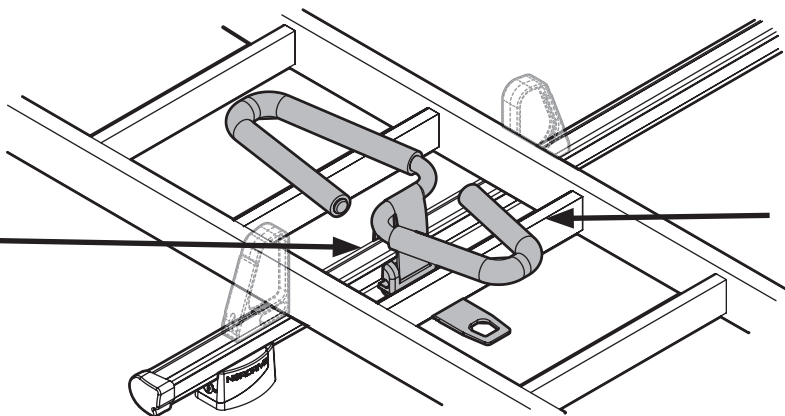

KARGO-TUBE

N11050 T200 L = 205 cm

N11051 T300 L = 305 cm

N11052 T400 L = 405 cm

LADDER HOLDER STRAPS

N11065 U-5

LADDER STEP ADAPTER

N11067 U-6