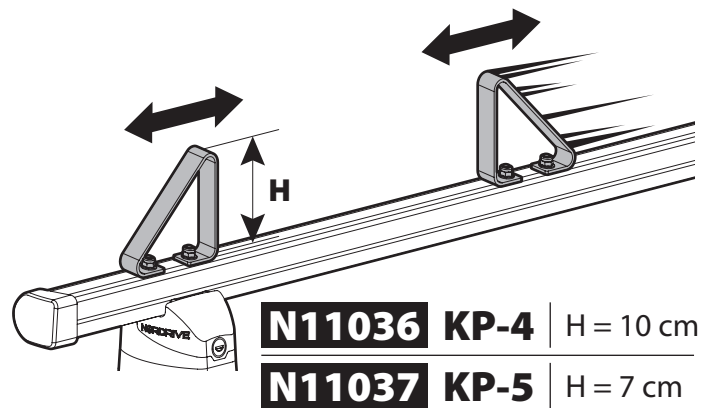

N11036 KP-4 | H = 10 cm

N11037 KP-5 | H = 7 cm