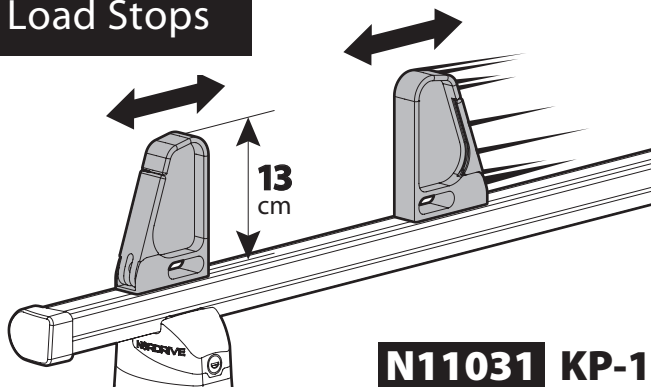

Load Stops

N11031 KP-1