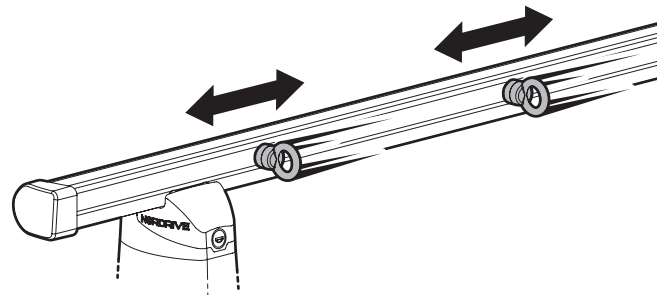

N11030 KP-0 | L = 64 cm

N11034 KP-7 | L = 96 cm

Load Stops

N11031 KP-1

N11036 KP-4 | H = 10 cm

N11037 KP-5 | H = 7 cm

Eye-Bolts

N11033 KP-3