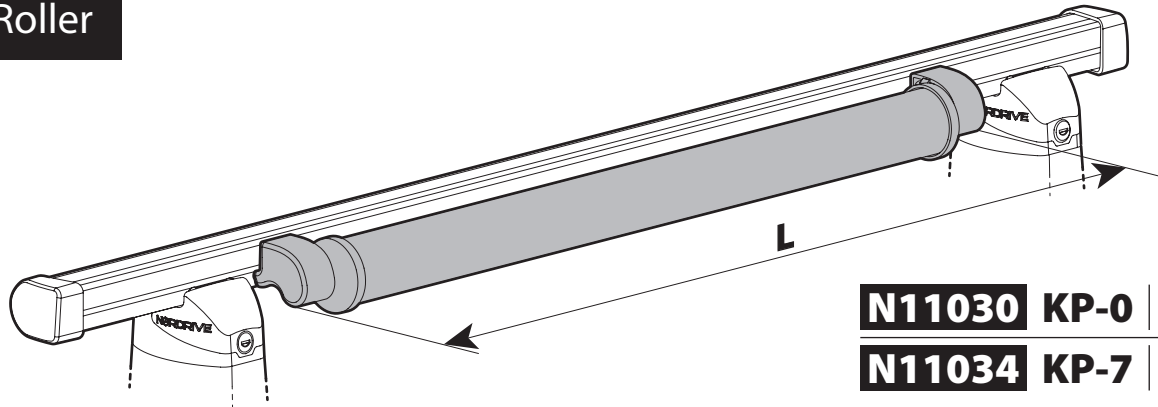

N11002 K-2

Spoiler

N11053 K-9 | L = 95 cm

N11054 K-11 | L = 110 cm

OPTIONALS PER / FOR / FÜR:

Kargo-Plus series

Alluminio / Aluminium

Kargo Roller