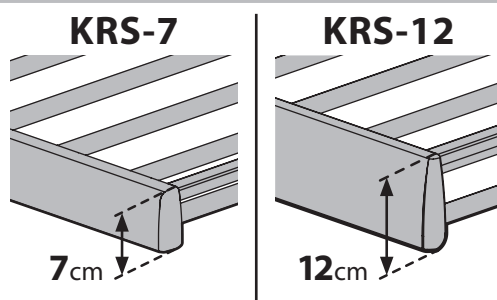

KRS-7

KRS-12

- ⓘ CESTE PORTATUTTO KRS-7 / KRS-12
- ⒸB KRS-7 / KRS-12 VAN ROOF RACKS
- Ⓕ GALERIE KRS-7 / KRS-12
- Ⓓ DACHKÖRBEŃ KRS-7 / KRS-12
- Ⓔ BACAS KRS-7 / KRS-12

Art. **N10005** x2

Art. **N10035** x2

NORDRIVE®

TRANSPORT SOLUTIONS