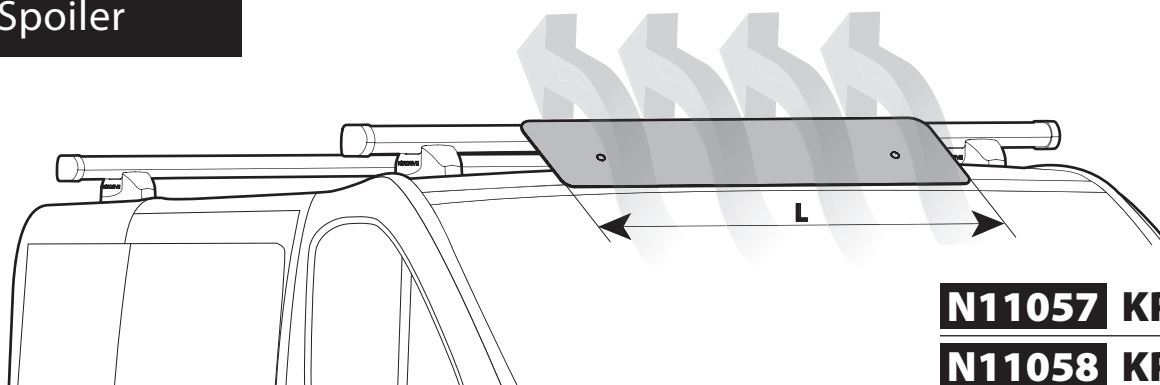

Spoiler

N11057 KP-9 | L = 95 cm

N11058 KP-11 | L = 110 cm