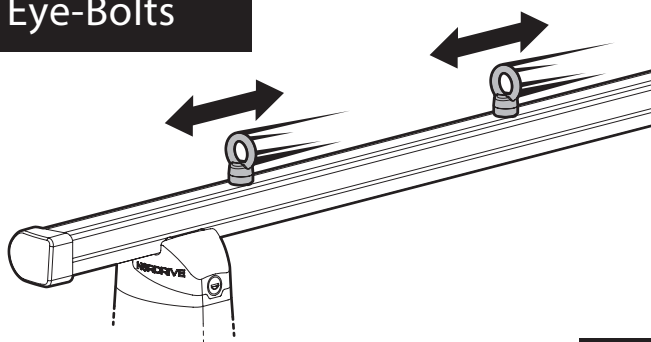

N11030 KP-0 | L = 64 cm

N11034 KP-7 | L = 96 cm

Load Stops

N11031 KP-1

N11036 KP-4 | H = 10 cm

N11037 KP-5 | H = 7 cm

Eye-Bolts

N11033 KP-3