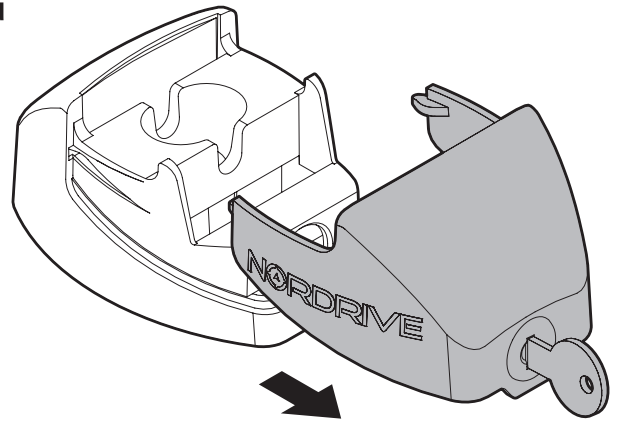

NORDDRIVE®

TRANSPORT SOLUTIONS

Art. **N30462**