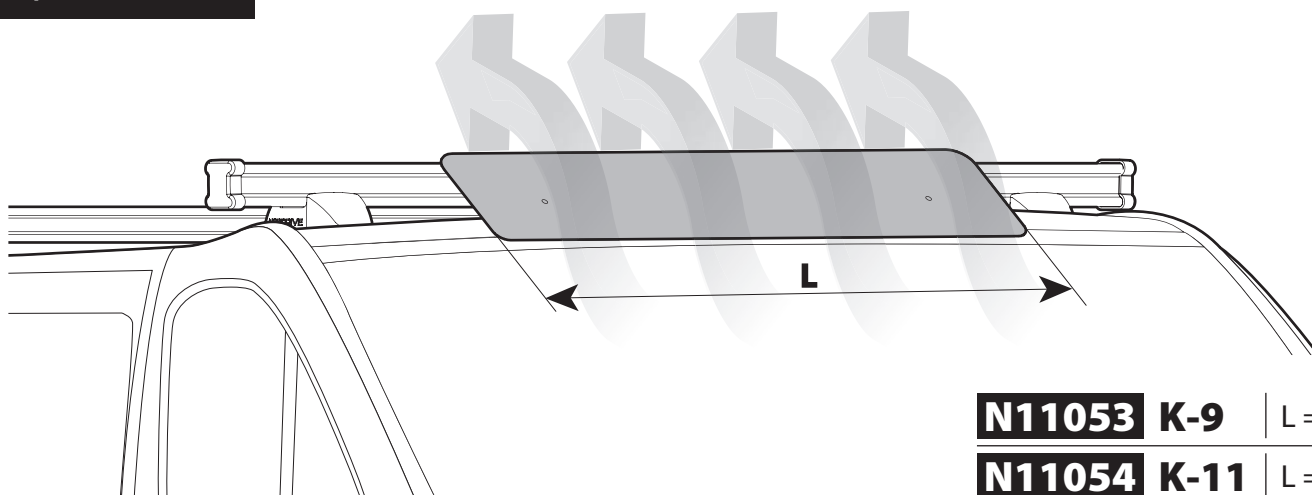

Spoiler

N11053 K-9 | L = 95 cm

N11054 K-11 | L = 110 cm