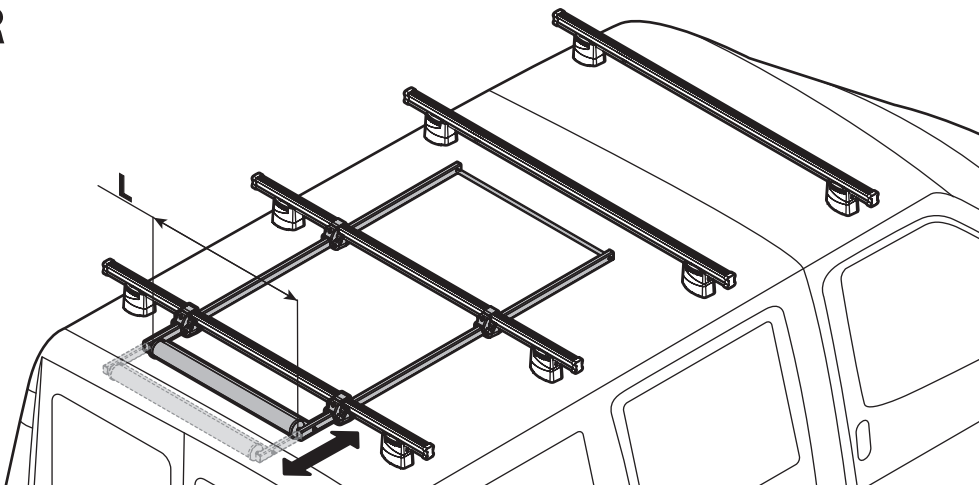

EXTENSION ROLLER

N11020 U-0 L = 64 cm

N11021 U-7 L = 96 cm

- **I** Lotto di produzione da comunicare per eventuali ricambi
- **GB** Production lot number to be communicated for any spare parts
- **F** Lot de production à communiquer pour toute pièce de rechange
- **D** Produktionscharge für eventuelle Ersatzteile
- **E** Lote de producción a comunicar por cualquier repuesto

Lot.

NORDRIVE®
TRANSPORT SOLUTIONS

NORDRIVE® is a registered trademark of

LAMPA S.p.A.

Via G. Rossa 53/55, 46019 Viadana (MN) ITALY

Tel. +39 0375 820700

UNI EN ISO 9001 / ISO 14001 / ISO 45001

Certified Company

service@lampa.it

www.nordrive.it www.lampa.it