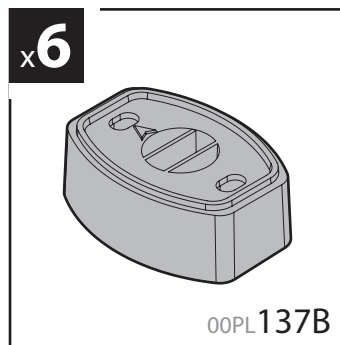

NORDDRIVE®

TRANSPORT SOLUTIONS

Art. **N30463**