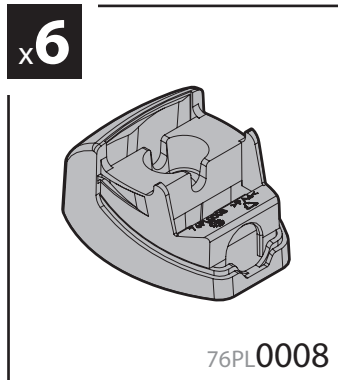

NORDDRIVE®

TRANSPORT SOLUTIONS

Art. **N30463**