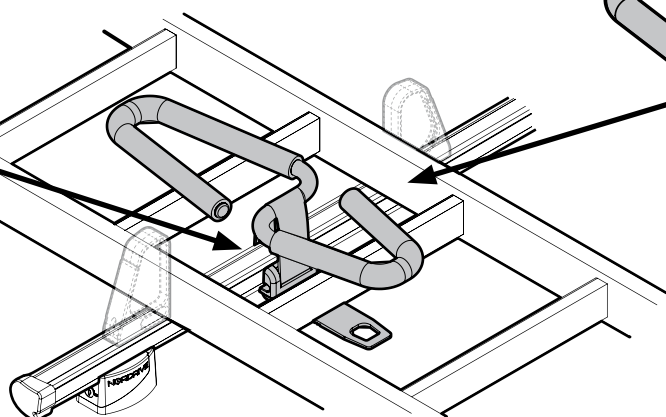

LADDER HOLDER STRAPS

N11065 U-5