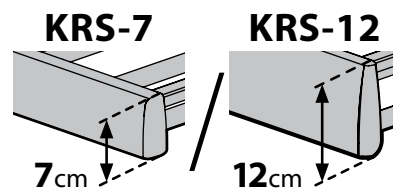

- **I** CESTE PORTATUTTO KRS-7 / KRS-12
- **GB** KRS-7 / KRS-12 VAN ROOF RACKS
- **F** GALERIE KRS-7 / KRS-12
- **D** DACHKÖRBEIN KRS-7 / KRS-12
- **E** BACAS KRS-7 / KRS-12

NORDRIVE®
TRANSPORT SOLUTIONS