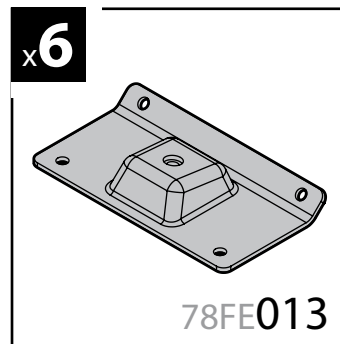

NORDRIVE®

TRANSPORT SOLUTIONS

Art. **N30233**