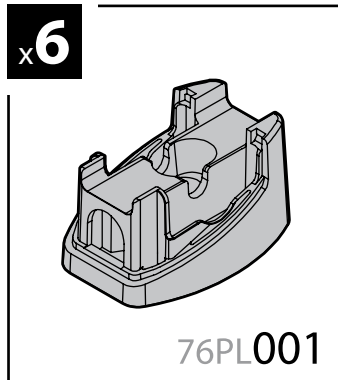

NORDRIVE®

TRANSPORT SOLUTIONS

Art. **N30233**