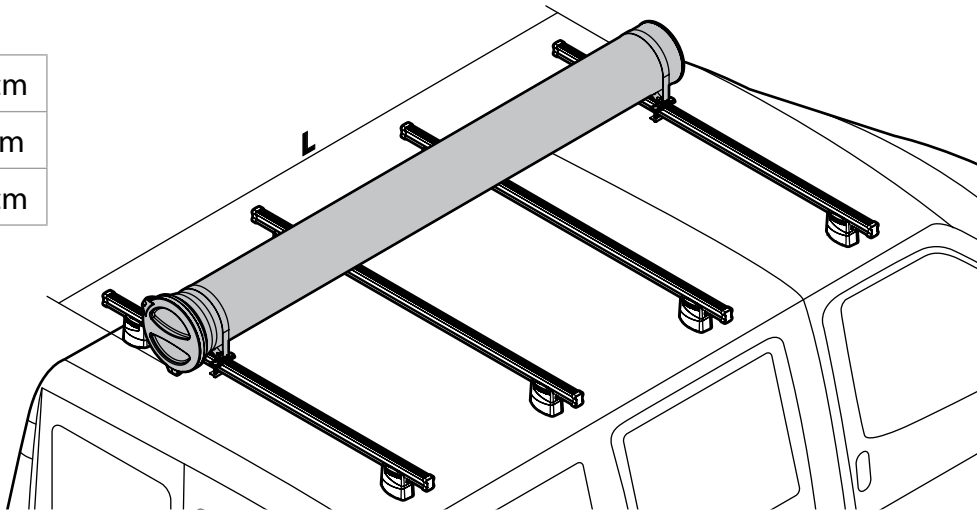

N11050	T200	L = 205 cm
N11051	T300	L = 305 cm
N11052	T400	L = 405 cm

LADDER HOLDER STRAPS

N11065 U-5

LADDER STEP ADAPTER

N11067 U-6

EXTENSION ROLLER

N11020	U-0	L = 64 cm
N11021	U-7	L = 96 cm