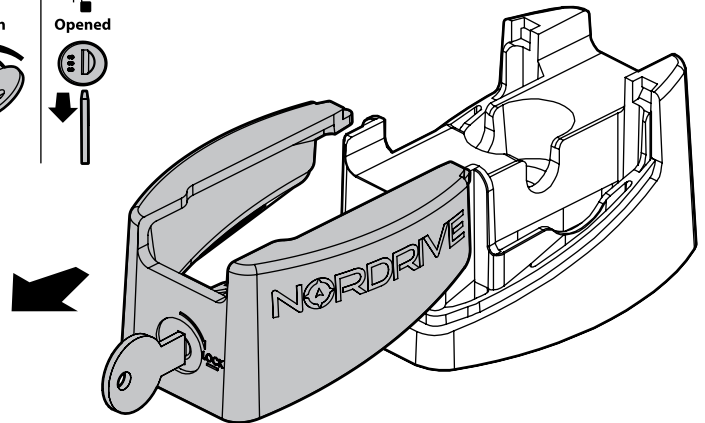

NORDRIVE®

TRANSPORT SOLUTIONS

Art. **N30233**