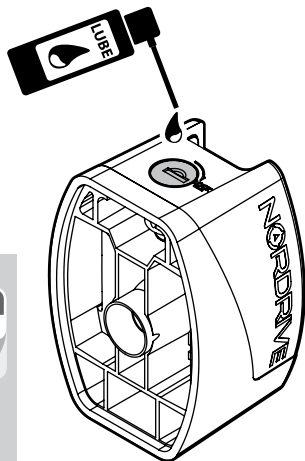

NORDRIVE®

TRANSPORT SOLUTIONS

Art. **N30233**