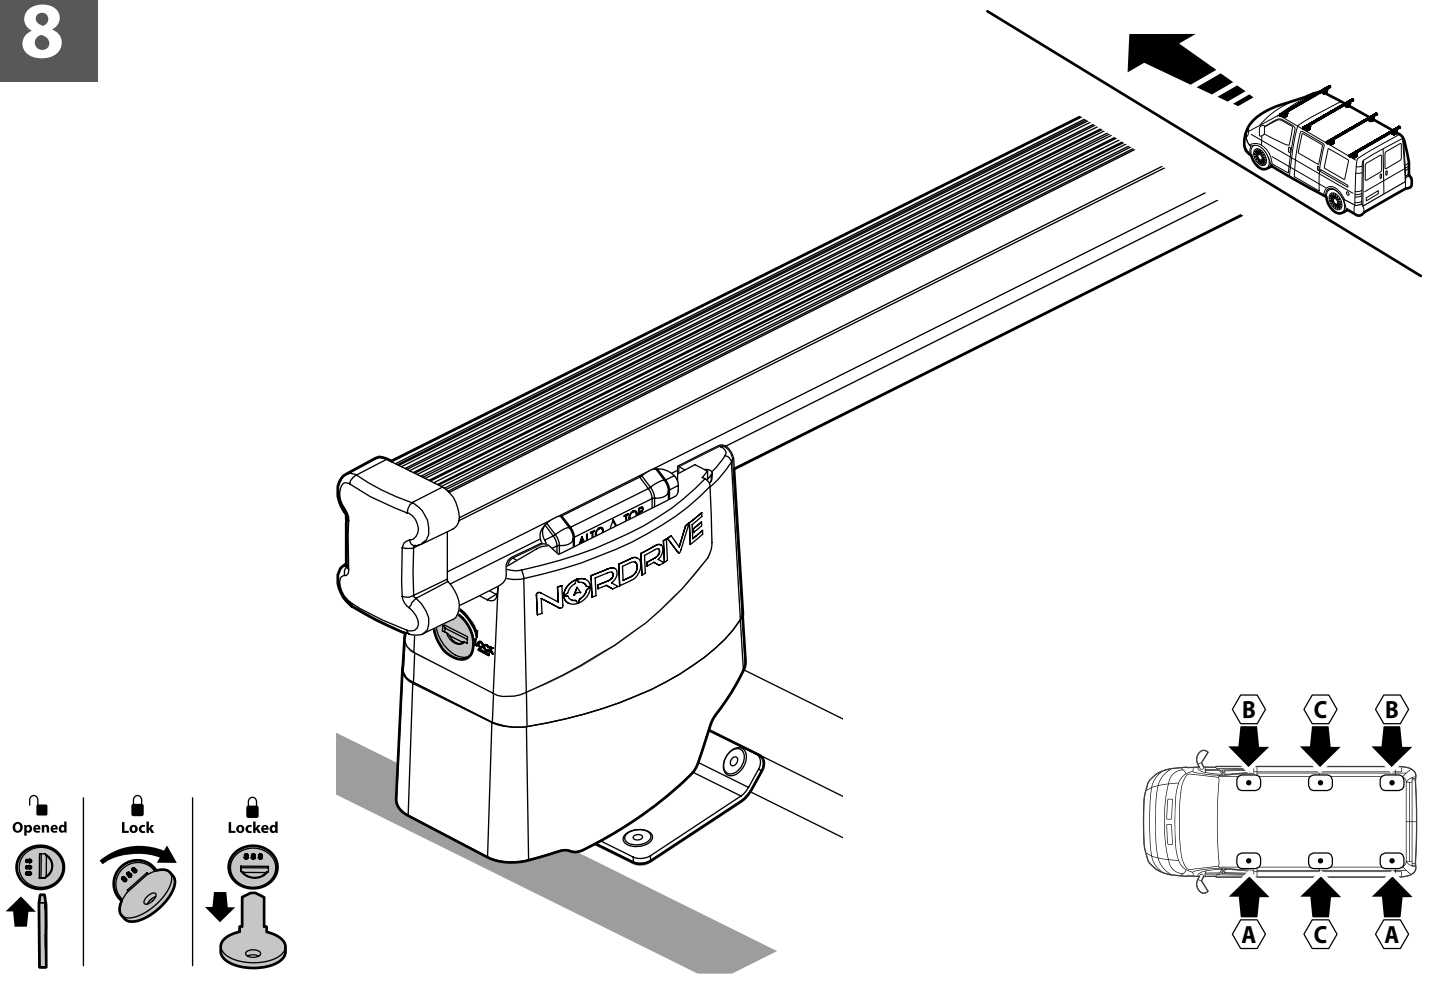

6

7

8

Kargo series

Acciaio / Steel

KARGO ROLLER

N11000	K-0	L = 64 cm
N11003	K-7	L = 96 cm

LOAD STOPS