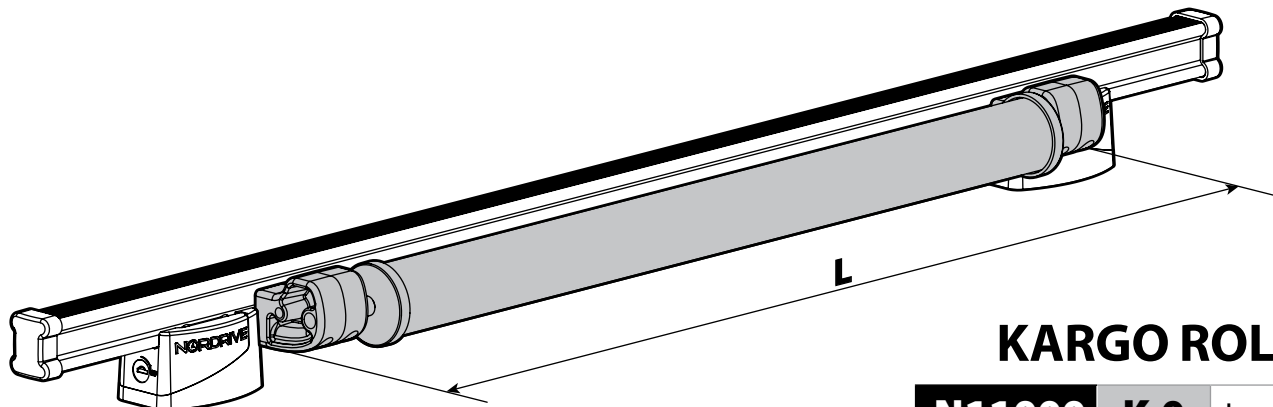

6

7

8

Kargo series

Acciaio / Steel

KARGO ROLLER

N11000	K-0	L = 64 cm
N11003	K-7	L = 96 cm

LOAD STOPS